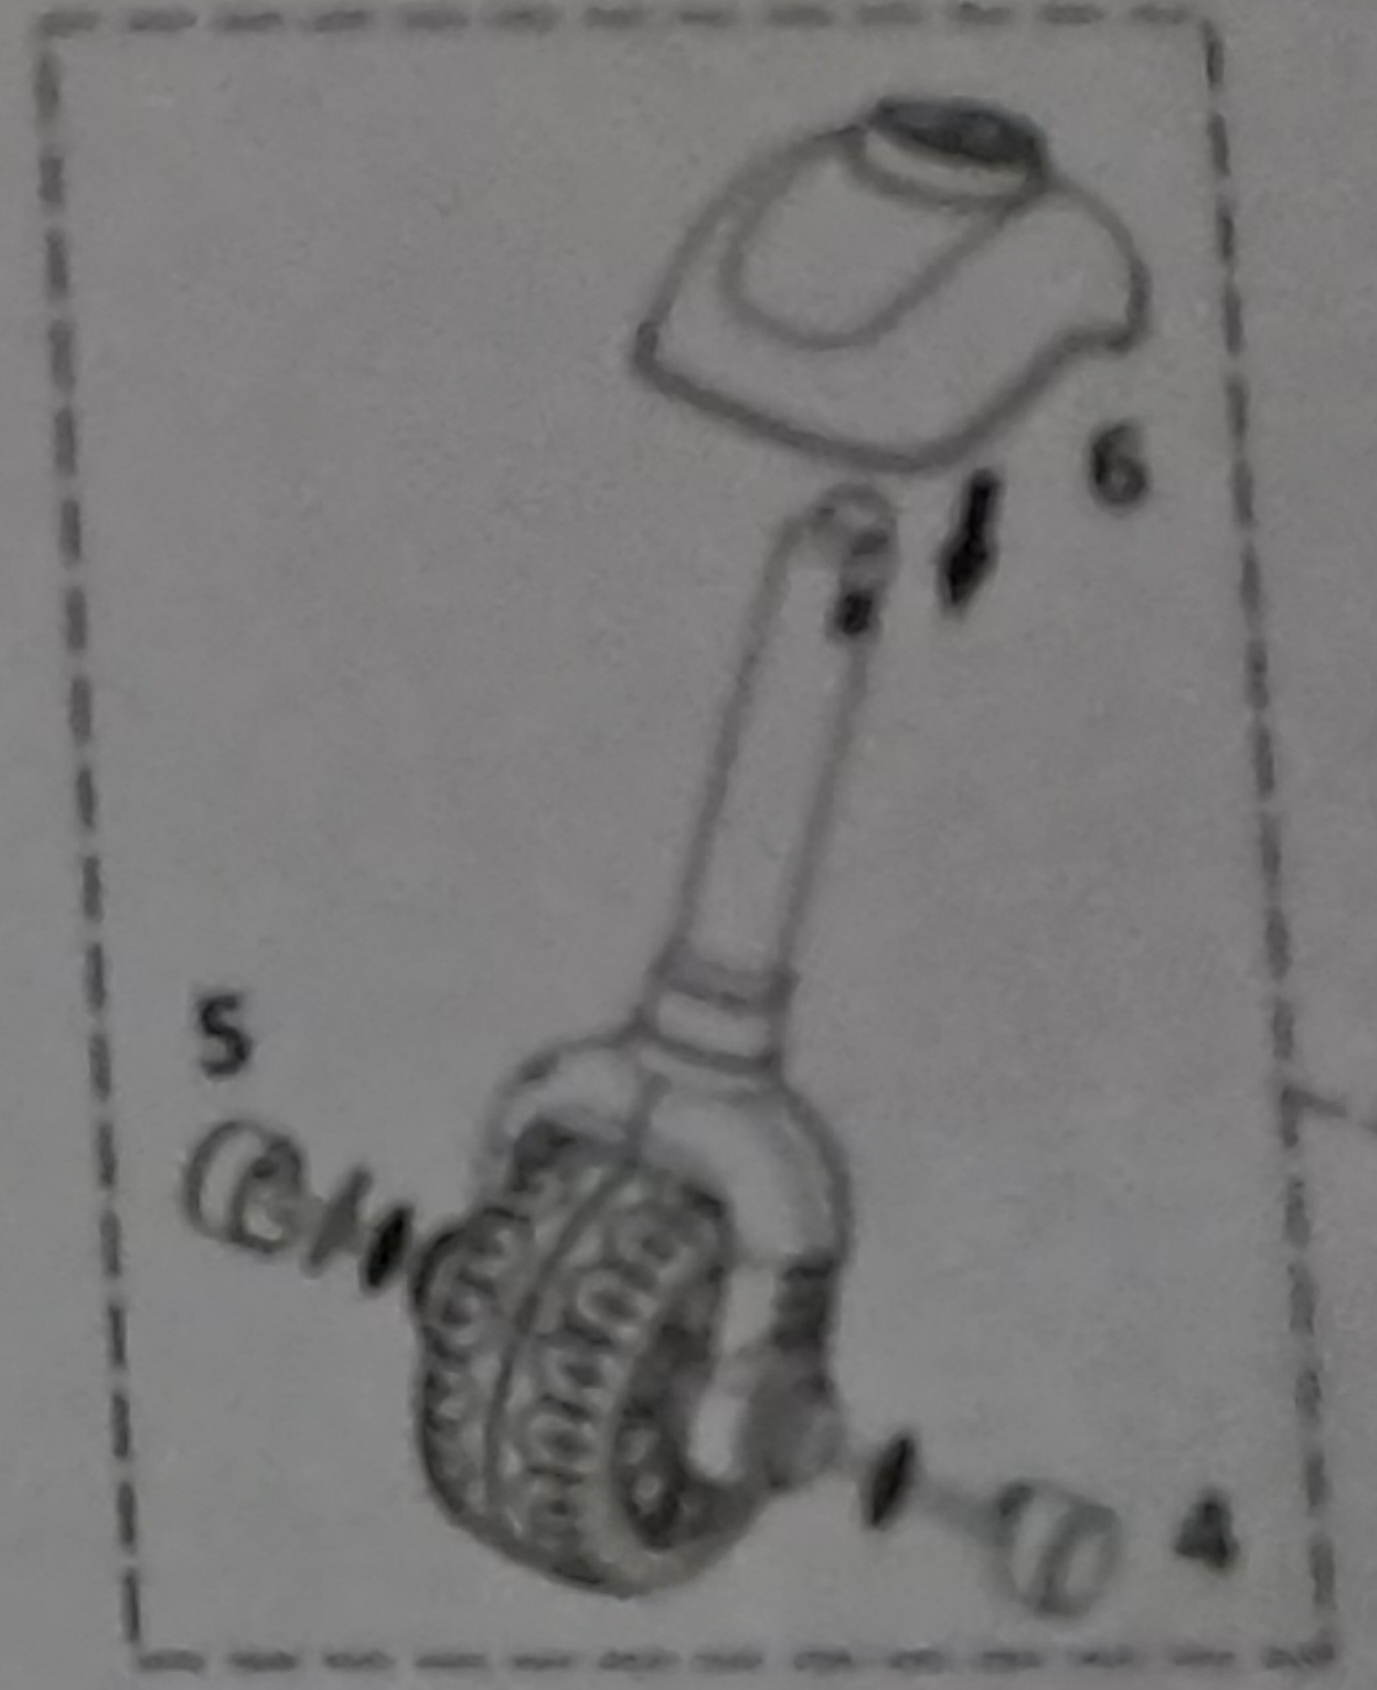

## Assembly diagram

Item No.: See the packaging for detail

The packaging must be retained since it contains important information.

Maintenance : Wipe the stain on the surface with a dry cloth.

Age for : Applicable 19 to 36 months to used by children.

Product Name: Dudu Briving

Importeur:  
Importer:  
Sako Trading  
Lindsterlaan 3  
NL-9363 EA Marum  
info@sakotrading.nl

Artikelnummer: 1012  
Articlenumber: 1012  
Loopscooter  
Ride-on Scooter  
Kleur: Rood  
Color: Red

### **WARNING**

- The packaging part is not a kind of toy. Please do not let the baby take it, avoiding any danger!
- Assemble the toy by an adult, and then give it to the child.
- Toys must be used under the direct care of adults.
- Limit the load within 15kg.
- Toys are not allowed to be used in dangerous places such as the road, ramp, and alongside the swimming pool.
- The adult should keep the thin film bag. Infants and babies are not allowed to use them.
- Not to be used by children over 36 months due to its size.