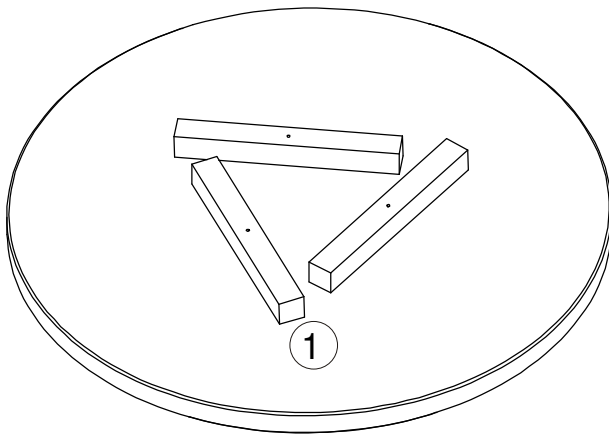

## SIDE TABLE WHITE STONE S

---

DX3