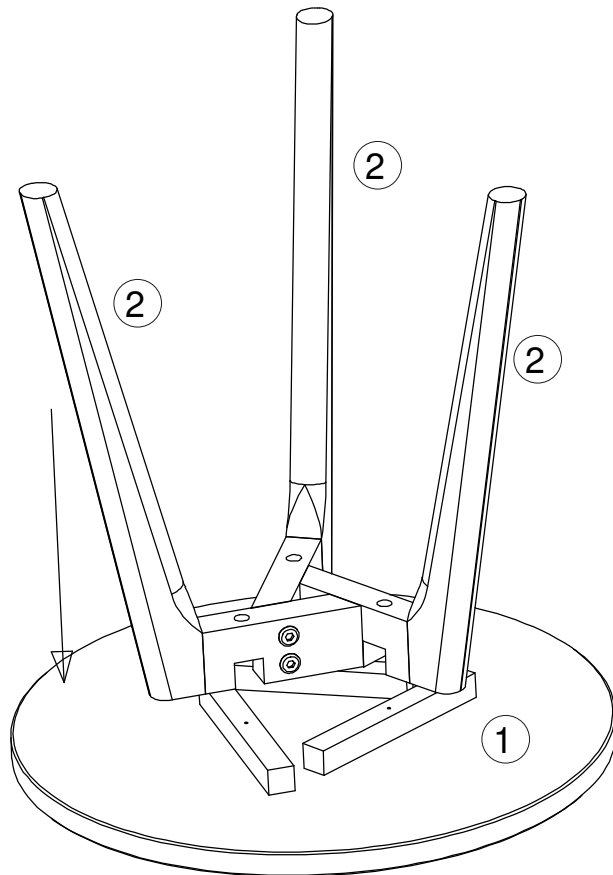

## SIDE TABLE WHITE STONE S

---

DX3