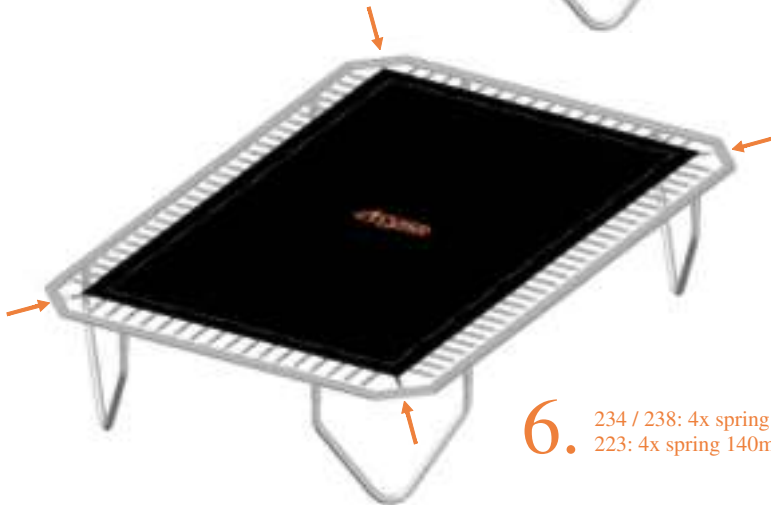

5. 234/238: 78/90x spring 215mm
223: 66x spring 175mm