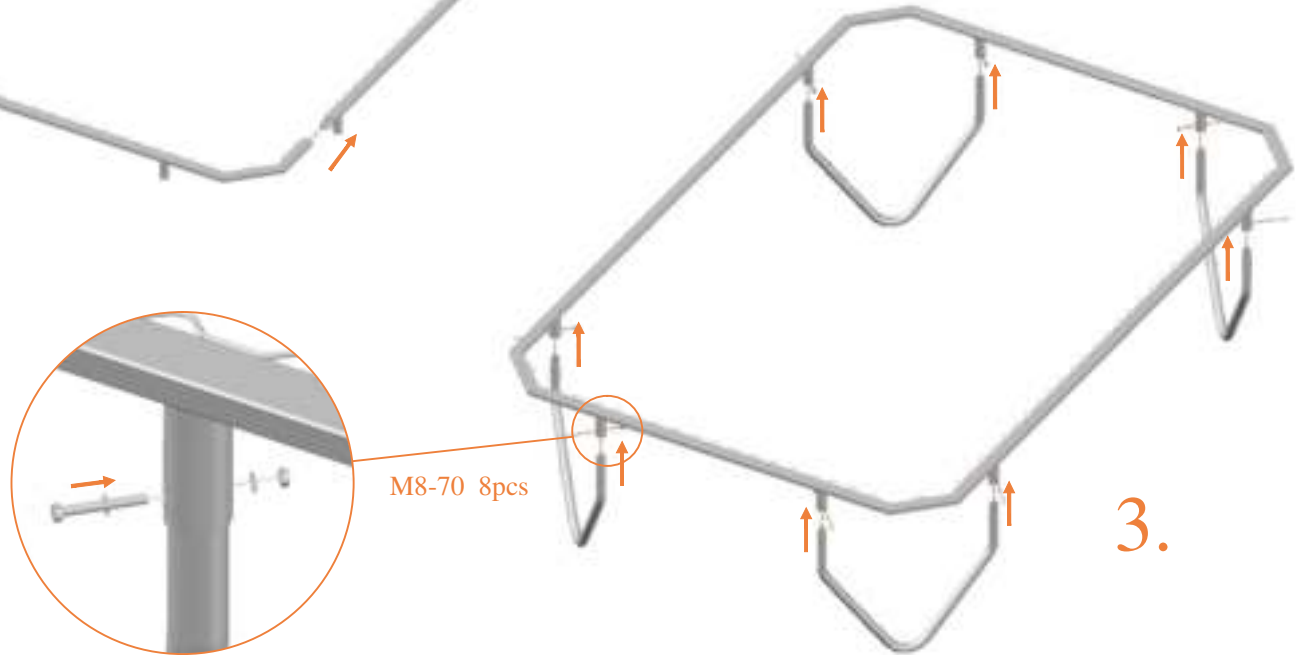

Model 238 APPROX 380x255cm			
Quantity	Part number		
Jumping mat	1	TEPL-238-222	
Galvanized spring L=215mm Ø3.2mm	90	TEPL-200-211/A	
Galvanized spring L=175mm Ø3.2mm	4	TEPL-200-211/C	
Safety pad	1	TEPL-238-333-grey or AVGR-238-333-green or CAM-238-333-camouflage	
Fastener for Safety pad	12	TEPL-ELAS-A	
V-tube	4	TEPL-238-116 A	
U-tube	2	TEPL-238-1142	

Model 238 APPROX 380x255cm			
Quantity	Part number		
K-tube	2	TEPL-238-1141	
Screw M8, nut and washer	8	M8-70	
Wrench	2	WRENCH	
Fastener for Safety pad	20	TEPL-ELAS-B	
Tool for springs	1	TOOL-SPRING	
Safety Manual	1	208010301	
Users Manual	1	208010101	
Warning Card	1	208040101	
Tie rip for warning card	1	209010102	
J-tube	8	TEPL-238-116 B	
Screw M8, nut and washer	8	M8 - 60