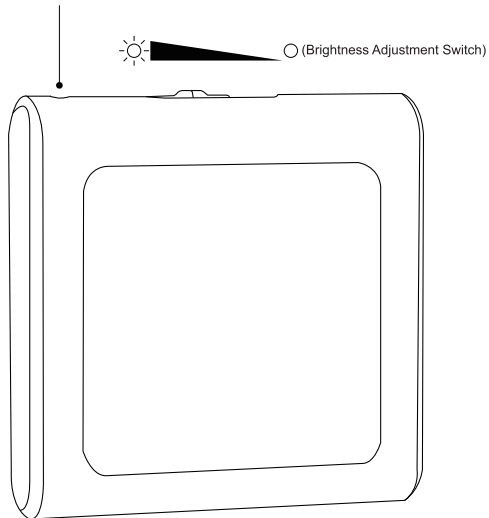

User Manual

www.peerlights.nl

Description

This Night Light is a non battery-powered light-sensing one that emanating a Soft, White glow automatically at night or in low lighting conditions, which is ideal for indoor places like living room, bedroom, children's room, kitchen, hallway, stairway, closet, etc. Drawing minimal power at 0.5W, the LED light is extremely safe for you and your family. In addition, it's wireless and portable for convenient use.

Specification

Input Voltage: AC230V
Power Consumption: 0.5W
Lifespan: 20,000 H
Dimension: 2.76x2.79x0.7in/70x71x18mm
Net Weight: 2.0oz/52g

Features

- Built-in light sensor enables a white glow at night automatically.
- Space-saving flat panel design that perfect for any size room and can be easily plugged into any standard outlet, without obstructing the second outlet.
- Wireless and portable, just plug into a wall power outlet to use.
- With a slide switch to adjust the brightness from highest to lowest.
- Low power consumption, long lifespan up to 20,000 hours.
- Fit for kid's room, bedroom, bathroom, kitchen, basement, hallway, stairway, etc.

Light Sensor

⚠ Note:

- Do not disassemble!
- This product is not a toy, away from children.
- No waterproof, not use in the wet environment!