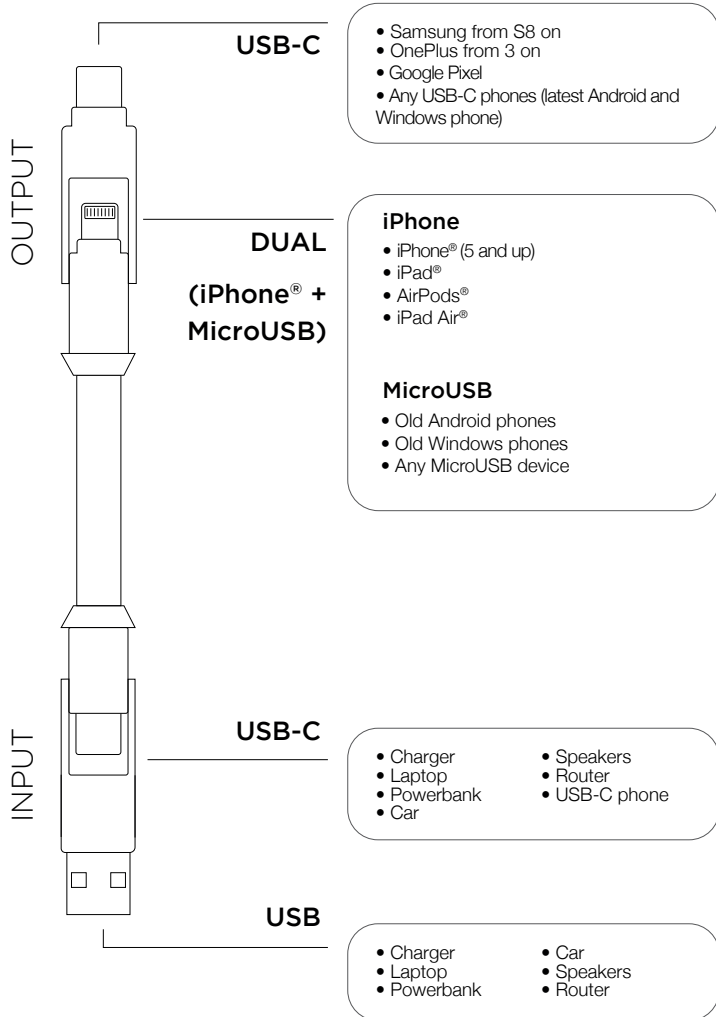

Specification

Up to 15W charging (5V-3A)

Warnings

 KEEP THE DEVICE OUT OF REACH OF CHILDREN.

 KEEP THE DEVICE AWAY FROM FIRE AND HIGH TEMPERATURES.

 AVOID DROPPING THE DEVICE.

 DO NOT SUBMERGE IN WATER OR EXPOSE TO ADVERSE WEATHER CONDITIONS.

 DO NOT OPEN OR PUNCTURE IT.

SCAN FOR
MORE INFO

Designed in Switzerland
Made in China

inCharge®

6

User Manual

Connectors

Hook Your Keys

1. Open the two inCharge 6 side and insert your keyring.
2. Close the two side, thanks to the magnet and the anti-sliding system inCharge will never get lost
3. Use your keys as you always do, now you have your Swiss Army Knife of cables.

Dual Connector