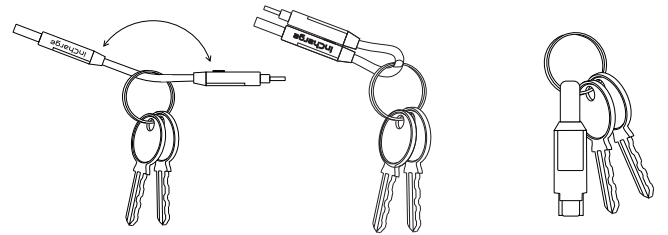

Specification

Up to 15W charging (5V-3A)

Warnings

 KEEP THE DEVICE OUT OF REACH OF CHILDREN.

 KEEP THE DEVICE AWAY FROM FIRE AND HIGH TEMPERATURES.

 AVOID DROPPING THE DEVICE.

 DO NOT SUBMERGE IN WATER OR EXPOSE TO ADVERSE WEATHER CONDITIONS.

 DO NOT OPEN OR PUNCTURE IT.

SCAN FOR
MORE INFO

Designed in Switzerland
Made in China

inCharge®

6

User Manual

Connectors

Hook Your Keys

1. Open the two inCharge 6 side and insert your keyring.
2. Close the two side, thanks to the magnet and the anti-sliding system inCharge will never get lost
3. Use your keys as you always do, now you have your Swiss Army Knife of cables.