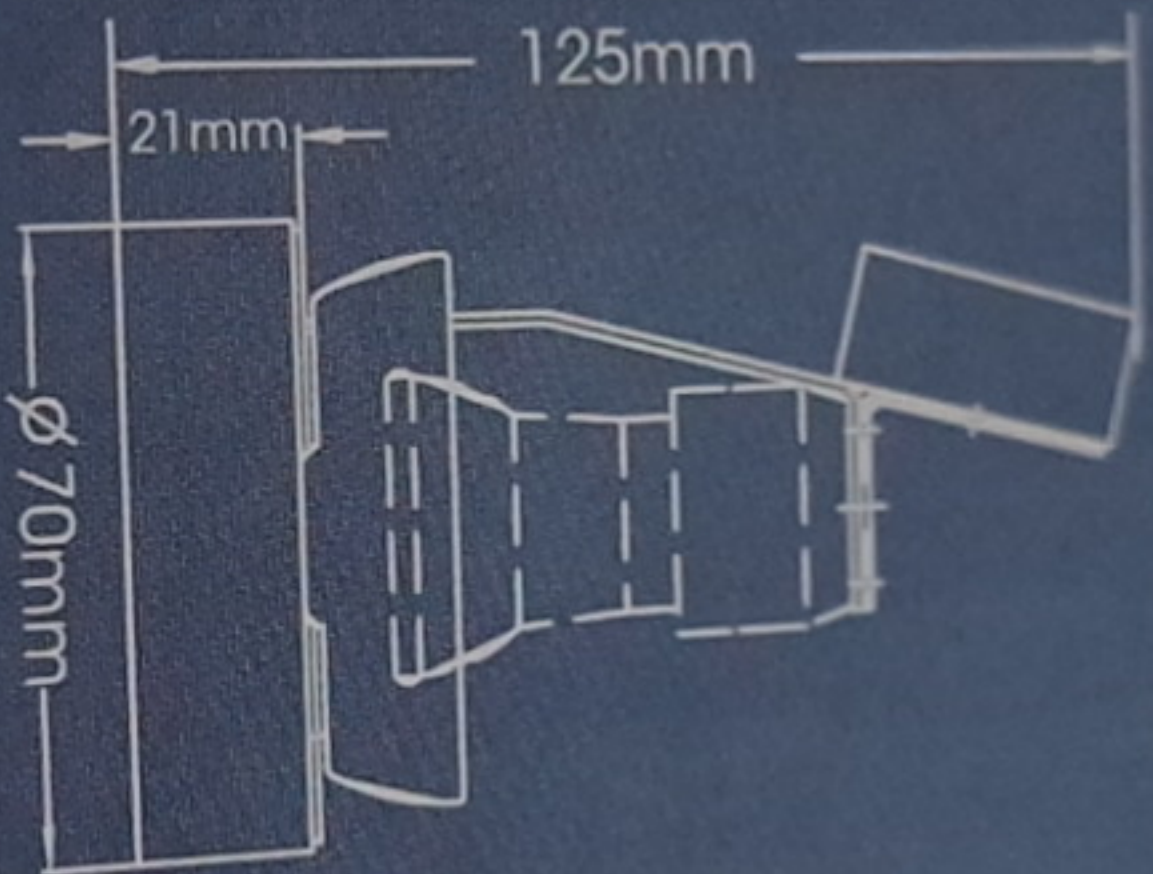

220-240V Max GU10 1x40W 35W (max)

IP54

silver grils / grils argente
silver grey / silber grau

CE

23106/21/36