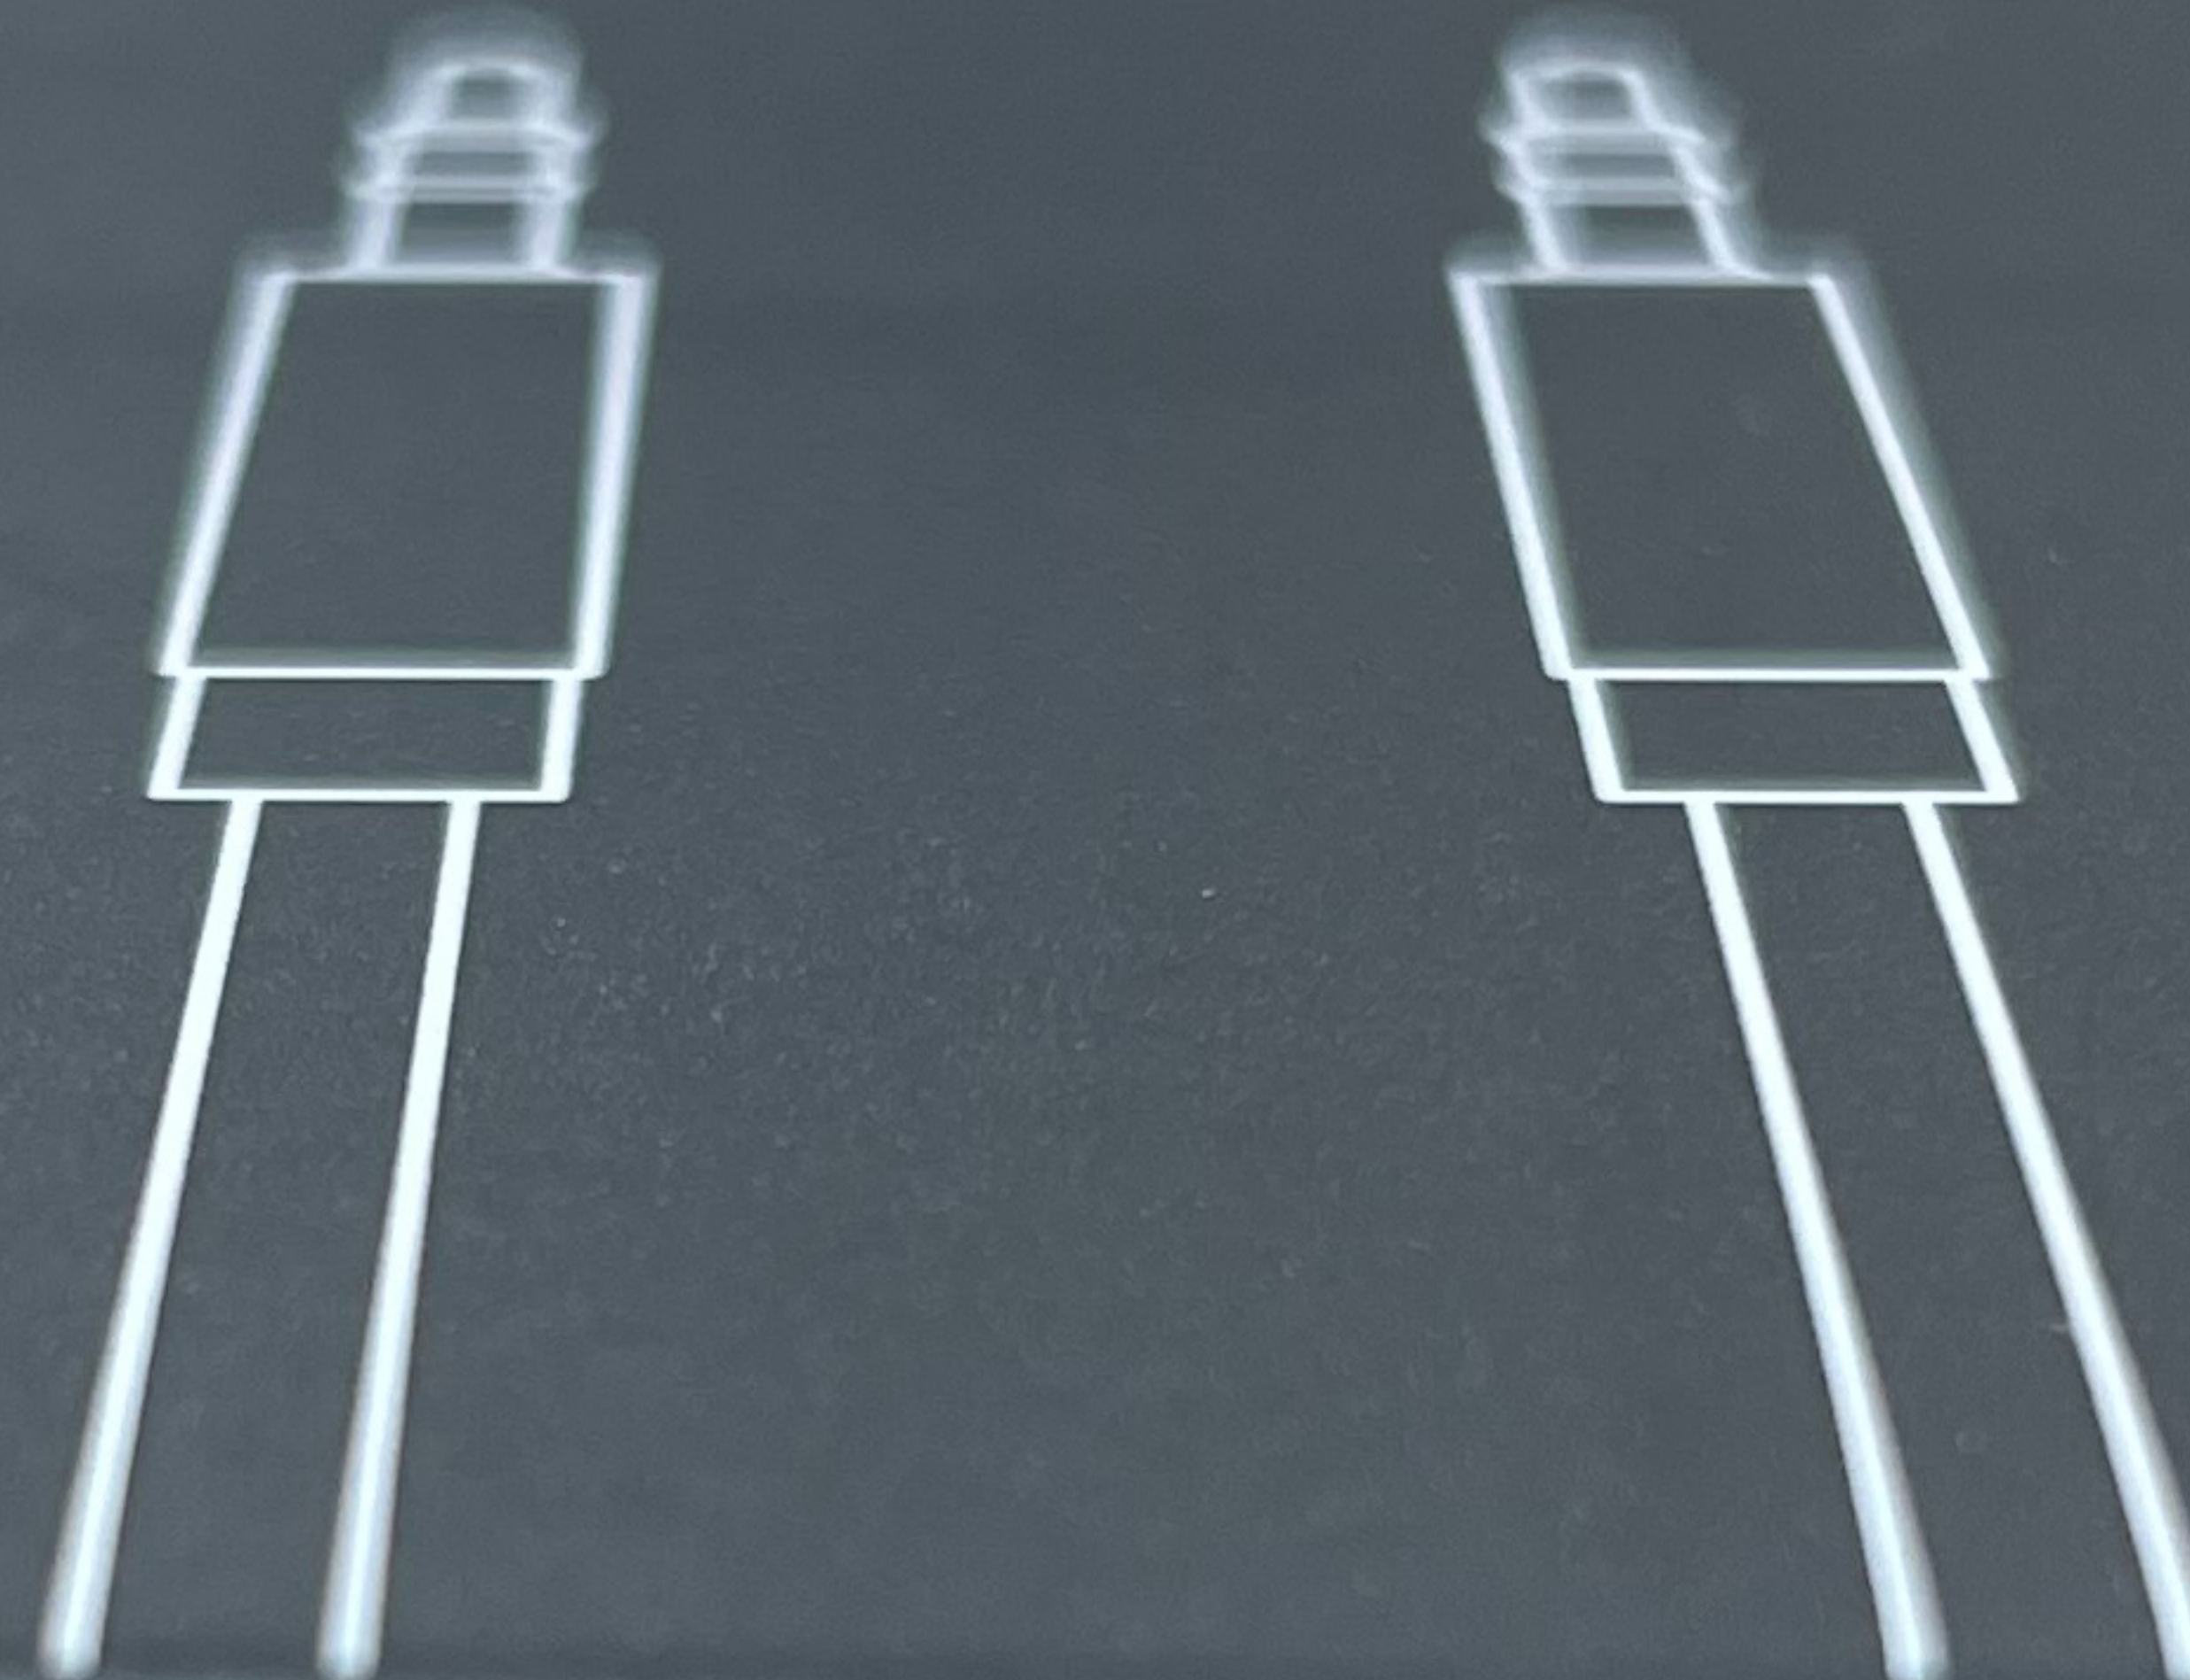

JACK MALE CABLE

PRODIGE **BOLD**

CE

DESIGNED IN THE NETHERLANDS