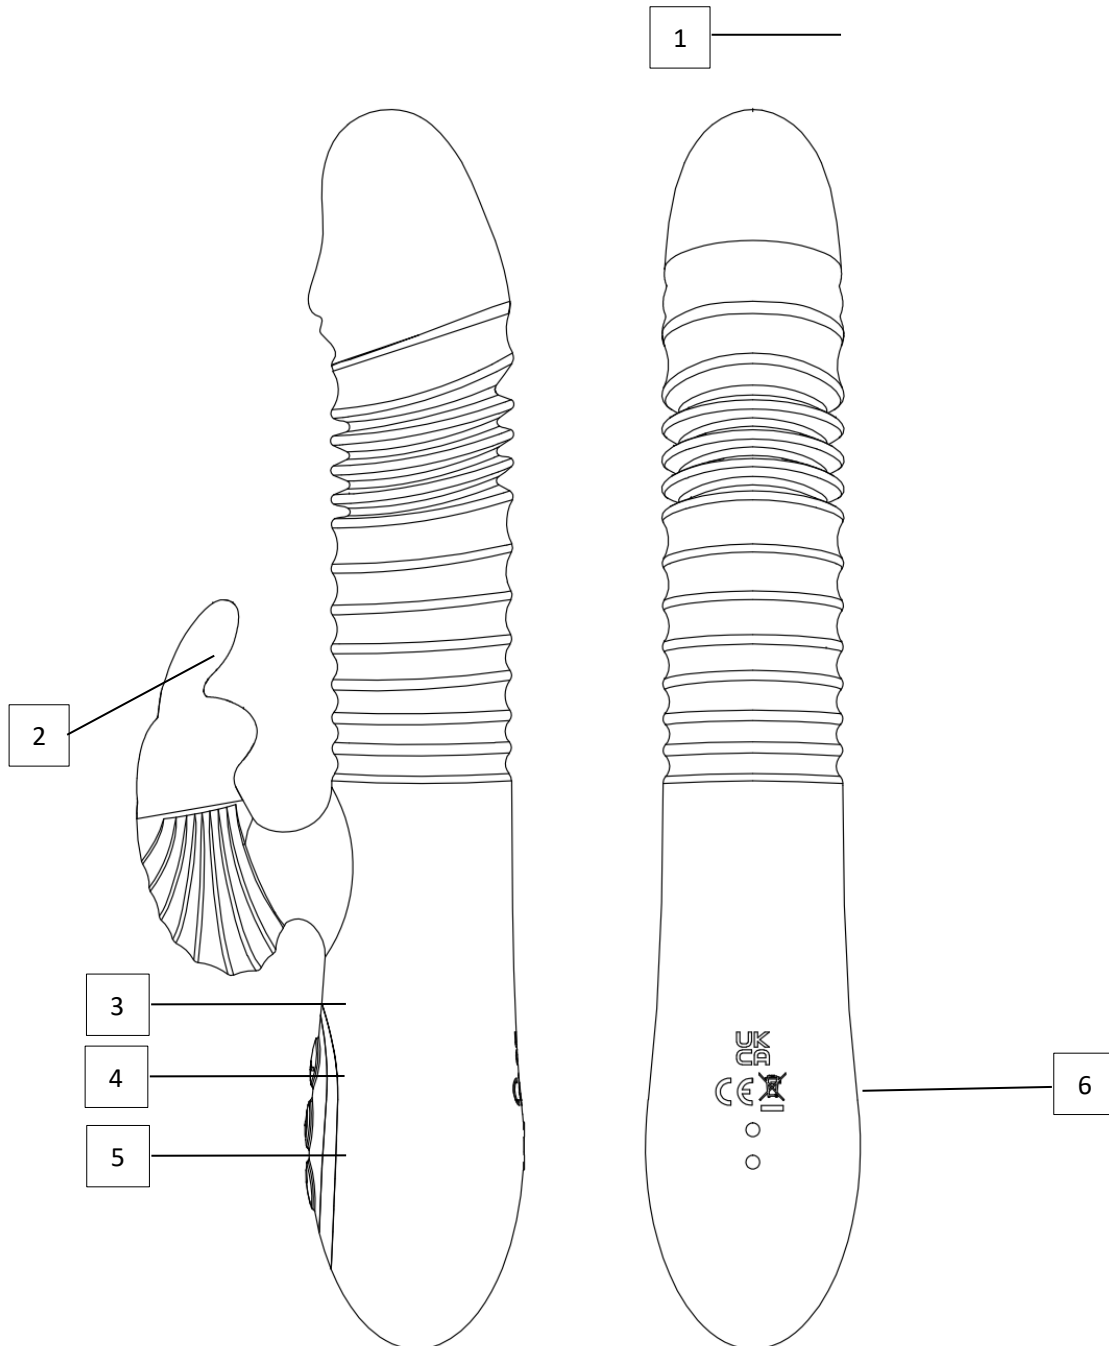

MANUAL.

SELECTED DEALS® Magic Pulsing Rabbit Vibrator met G-spot Vibrator.

FEATURES

- ◆Materials: Silicone outside and ABS inside.
- ◆Diameter: 1.38"/3.5cm(max).
- ◆Total length: 9.45"/23cm.
- ◆Charging Time: 2hrs.
- ◆Working Time: 1-2hrs.
- ◆Max Noise Level: <50dB.
- ◆Vibration Patterns: 5 thrusting modes + 10 vibration modes (head & rabbit ears +heating function).

FUNCTIONS

- ◆On/Off button (4): long press 2s to turn on or off the toy.
- ◆On/Off button (4): after turning the toy on, short press to change the motor's vibration modes(1),10 vibration modes.
- ◆Button (3): after turning the toy on, short press to change the motor's vibration modes(2), 10 vibration modes.
- ◆Button (5): after turning the toy on, short press to change the motor's thrusting modes(1), 5 thrusting modes, long press 2s to open the heating function(1) and long press 2s again to close the heating function(1)
- ◆Recharging hole(6): To charge the vibrator, place the magnetic charging cable on the 2 magnetic dots located at the back of the vibrator. The charging indicator light will be blinking while charging. Once vibrator is fully charged, the charging indicator light will stop blinking. Please use a 5V/1A power adapter or connect the USB to any computer device to charge.