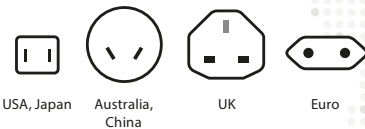

Compatibility

Weight:

Adapter: 131g
Retail packaging: 223g
Giftbox: 154g

Dimensions:

Adapter: L 67,6 mm W 49 mm H 52,4 mm
Retail packaging: L 150 mm W 150 mm H 75 mm
Giftbox: L 60 mm W 75 mm H 76 mm

Packaging Unit:

Master retail: 20
Dimensions master retail: L 400 mm W 300 mm H 330 mm
Pallet retail: 1000 pcs.

Master giftbox: 50
Dimensions master giftbox: L 390 mm W 325 mm H 165 mm
Pallet giftbox: 3000 pcs.

Standard colour: □ white