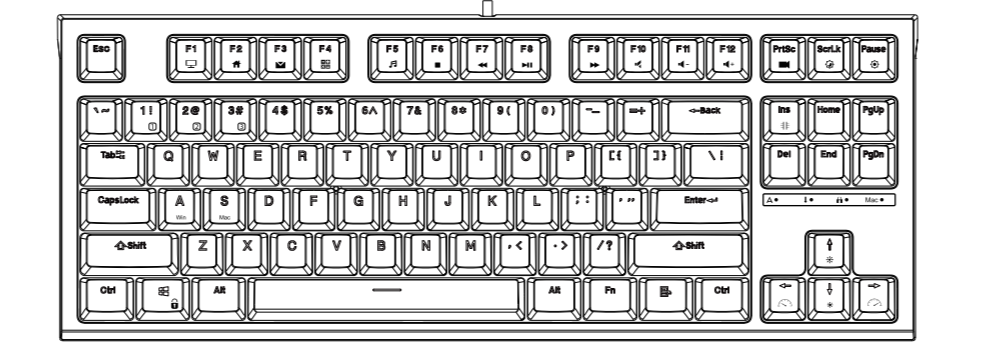

BACKLIGHT CONTROL

Fn + Back	Switch Backlight Mode	Fn + Power	(The same applies to RGB) Monochrome switching
Fn + ↑	Backlight Brightness +	Fn + →	Backlight Speed +
Fn + ↓	Backlight Brightness -	Fn + ←	Backlight Speed -
Fn + Win	Windows Lock	Fn + space bar	Restore to factory settings
Fn + Ins	Side light adjustment	Fn + [Backlight off]	Turn off/on all lights