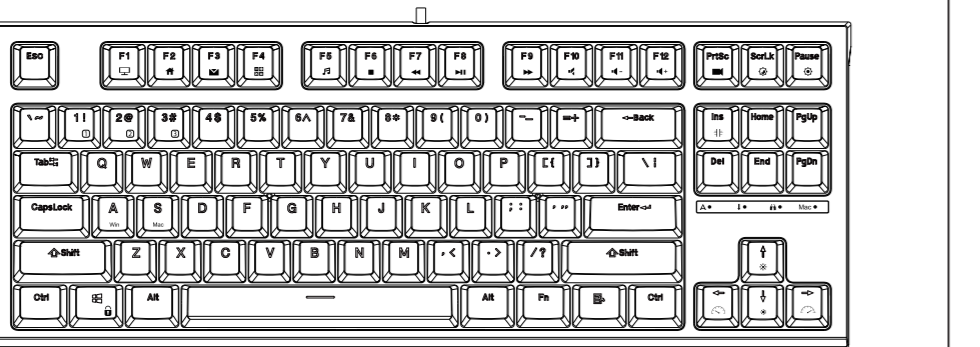

PRODUCT BASIC

Keyboard