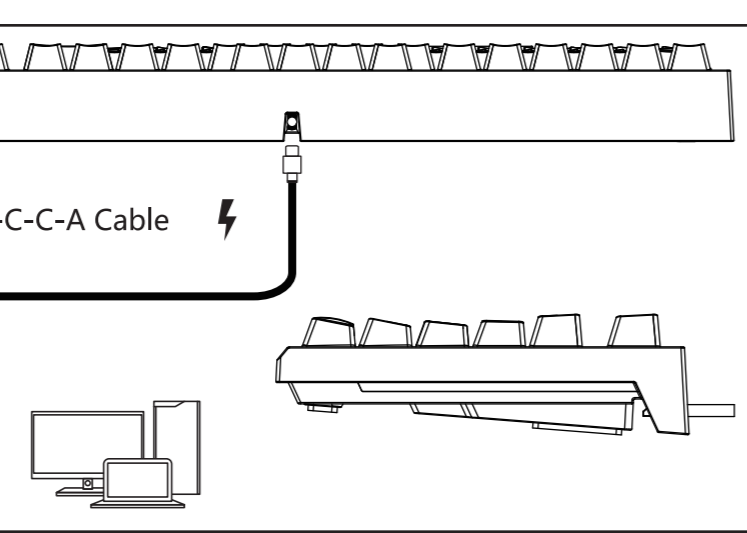

PRODUCT BASIC

WIRED MODE

BACKLIGHT CONTROL

Fn + Back	Switch Backlight Mode	Fn + Power	(The same applies to RGB) Monochrome switching
Fn + ↑	Backlight Brightness +	Fn + →	Backlight Speed +
Fn + ↓	Backlight Brightness -	Fn + ←	Backlight Speed -
Fn + Win	Windows Lock	Fn + space bar	Restore to factory settings
Fn + Ins	Side light adjustment	Fn + [Backlight off]	Turn off/on all lights

COUSTOM BACKLIGHT SET

MULTIMEDIA KEY FOR WINDOWS

1. In Windows mode(FN + A: switch to Windows system)

Fn + F1	Computer	Fn + F7	Last song
Fn + F2	Browser	Fn + F8	Play / pause
Fn + F3	Mailbox	Fn + F9	Next song
Fn + F4	Calculator	Fn + F10	Mute
Fn + F5	Player	Fn + F11	Volume-
Fn + F6	Stop	Fn + F12	Volume+

MULTIMEDIA KEY FOR MAC

1. MAC system(FN + s: switch to MAC system)

Fn + F1	Screen Brightness-	Fn + F8	Play / pause
Fn + F2	Screen Brightness+	Fn + F9	Next song
Fn + F5	Keyboard Backlight Brightness-	Fn + F10	Mute
Fn + F6	Keyboard Backlight Brightness+	Fn + F11	Volume-
Fn + F7	Last song	Fn + F12	Volume+

INDICATOR LIGHT PROMPT FUNCTION (FROM LEFT TO RIGHT)

INDICATOR LIGHT PROMPT FUNCTION (FROM LEFT TO RIGHT)

1. Download Driver Address: www.rkgaming.com/download/1/

Have an issue with one of our RK products?

Feel free to contact us with any product issues or questions. We will reply as quickly as possible to ensure all your needs are handled. Please contact the seller

Executive standard:GB/T 14081-2010
Made in China www.rkgaming.com