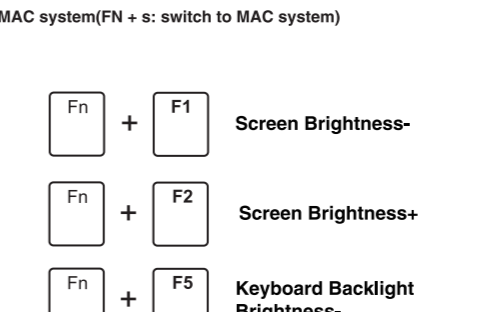

INDICATOR LIGHT PROMPT FUNCTION (FROM LEFT TO RIGHT)

INDICATOR LIGHT PROMPT FUNCTION (FROM LEFT TO RIGHT)

1. Download Driver Address: www.rkgaming.com/download/1/

Have an issue with one of our RK products?

Feel free to contact us with any product issues or questions. We will reply as quickly as possible to ensure all your needs are handled. Please contact the seller

Executive standard:GB/T 14081-2010
Made in China www.rkgaming.com