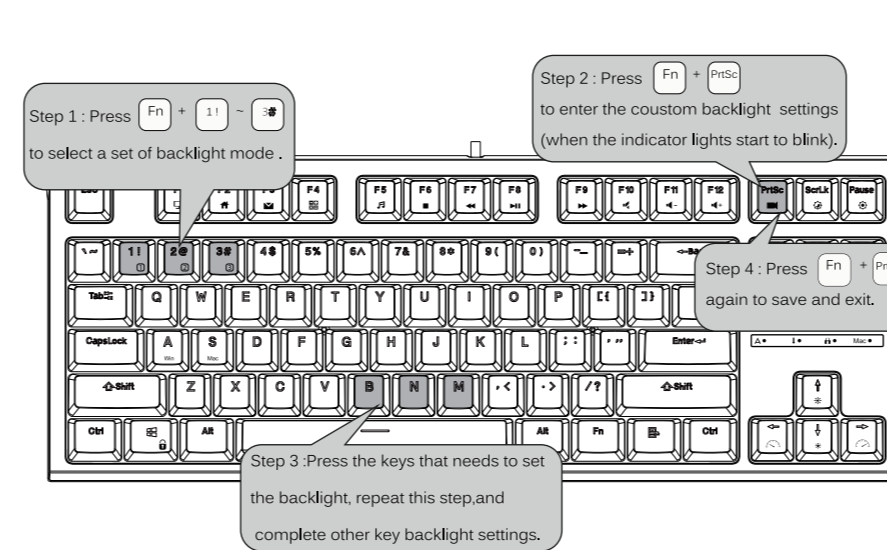

COUSTOM BACKLIGHT SET

MULTIMEDIA KEY FOR WINDOWS

1. In Windows mode(FN + A: switch to Windows system)

Fn + F1	Computer	Fn + F7	Last song
Fn + F2	Browser	Fn + F8	Play / pause
Fn + F3	Mailbox	Fn + F9	Next song
Fn + F4	Calculator	Fn + F10	Mute
Fn + F5	Player	Fn + F11	Volume-
Fn + F6	Stop	Fn + F12	Volume+

MULTIMEDIA KEY FOR MAC

1. MAC system(FN + s: switch to MAC system)

Fn + F1	Screen Brightness-	Fn + F8	Play / pause
Fn + F2	Screen Brightness+	Fn + F9	Next song
Fn + F5	Keyboard Backlight Brightness-	Fn + F10	Mute
Fn + F6	Keyboard Backlight Brightness+	Fn + F11	Volume-
Fn + F7	Last song	Fn + F12	Volume+