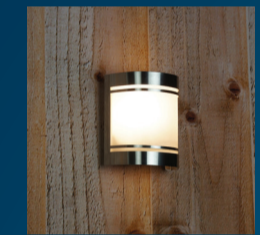

S smartwares®

Nice indirect light