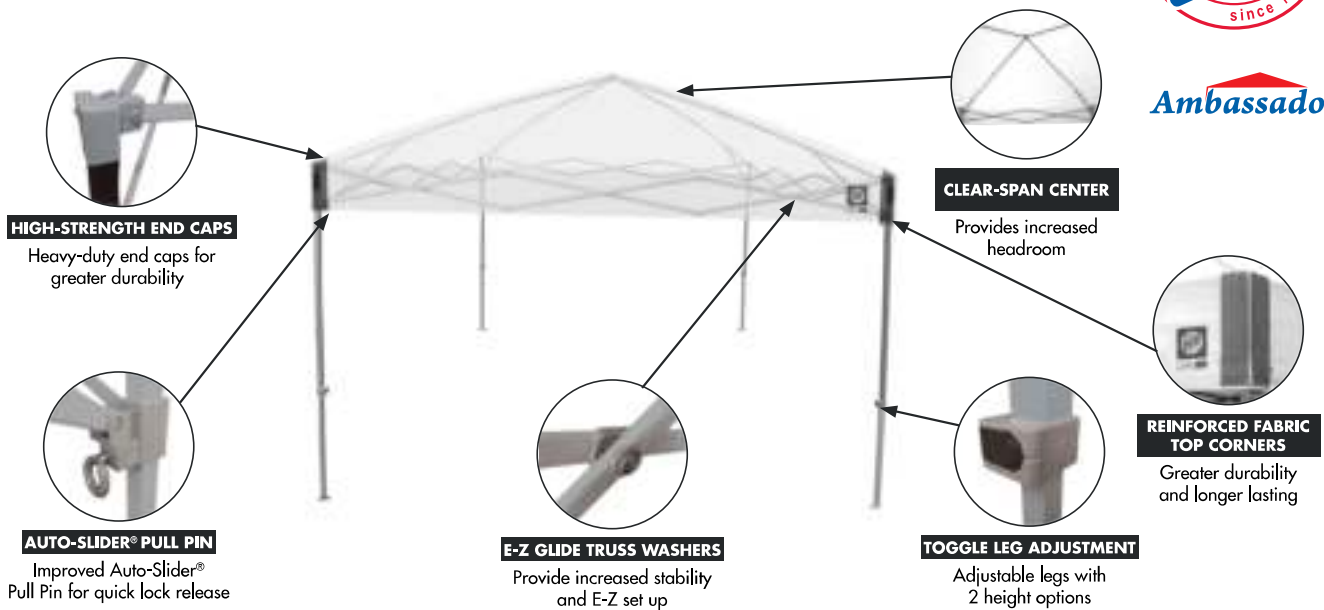

E-Z UP®

AMBASSADOR™

NEW

Ambassador™

AMBASSADOR™ RECREATIONAL SHELTER

Style and portability meet with the new Ambassador™ recreational shelter. Along with a modern design, this 10' x 10' shelter is built with the newest in technology and materials. The shelter has a clear-span center for increased headroom, high-strength end caps, improved Auto-Slider® Pull Pin quick lock release, two height options, and reinforced fabric corners. The shelter comes with an upgraded roller bag and spike kit.

2 DYNAMIC COLOR COMBINATIONS

WHITE SLATE TOP* (Gray Frame)

White Slate Ambassador™ Shelter

White Pyramid™ Shelter

*Ambassador™ shelter shown with silver UV undercoating.

GRAY TOP (Black Frame)

E-Z UP® AMBASSADOR™

Ambassador

AMBASSADOR™	
SIZE (AT BASE)	10' x 10' (3 m x 3 m)
SHADED AREA	100 sq ft (9 sq. m)
FRAME	Powder-Coated Steel
TOP FABRIC	Recreational-Grade Fabric
PRODUCT INCLUDES	Fabric Top, Folding Frame, Roller Bag and Spike Kit
ITEM WEIGHT	35 lbs. (15.9 kg)
BOX DIMENSIONS	51" L x 8.25" W x 7.5" H (129 cm x 21 cm x 19 cm)
SHIPPING WEIGHT	39 lbs. (17.7 kg)
MAXIMUM PEAK HEIGHT	114" (2.9 m)
MAXIMUM HEADROOM	113" (2.87 m)
MAXIMUM VALANCE CLEARANCE HEIGHT	78" (1.98 m)
CUSTOM PRINTING	N/A
WARRANTY	1 Year