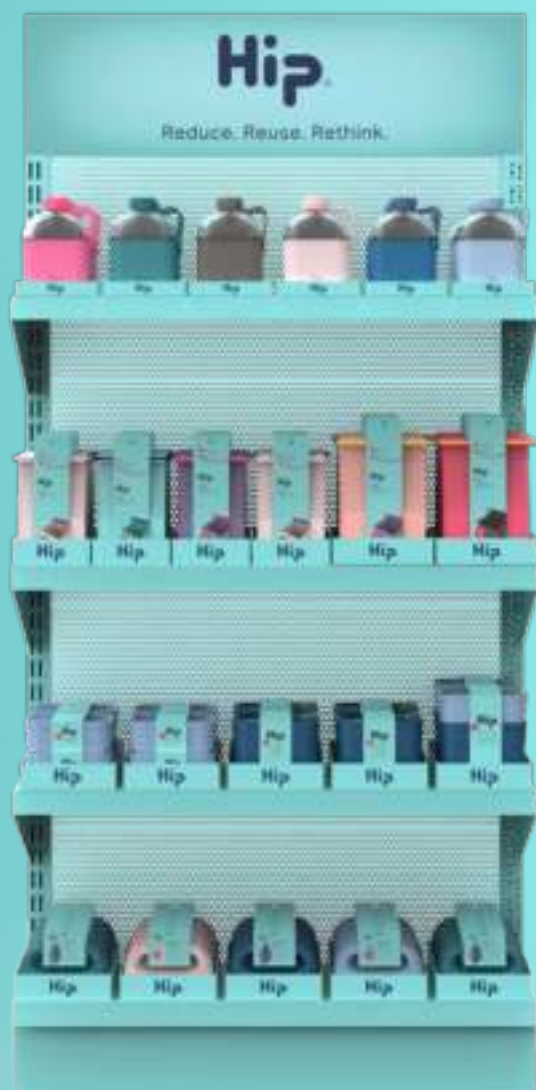

On Shelf Programs

Purchase as is or mix and match.

1200 x 500 x 1800mm
47.24" x 19.69" x 70.87"

POG A: Hip Originals

- Hip Original Bottle
- Hip Pack
- Bamboo Fiber Food Containers
- Carri Tote