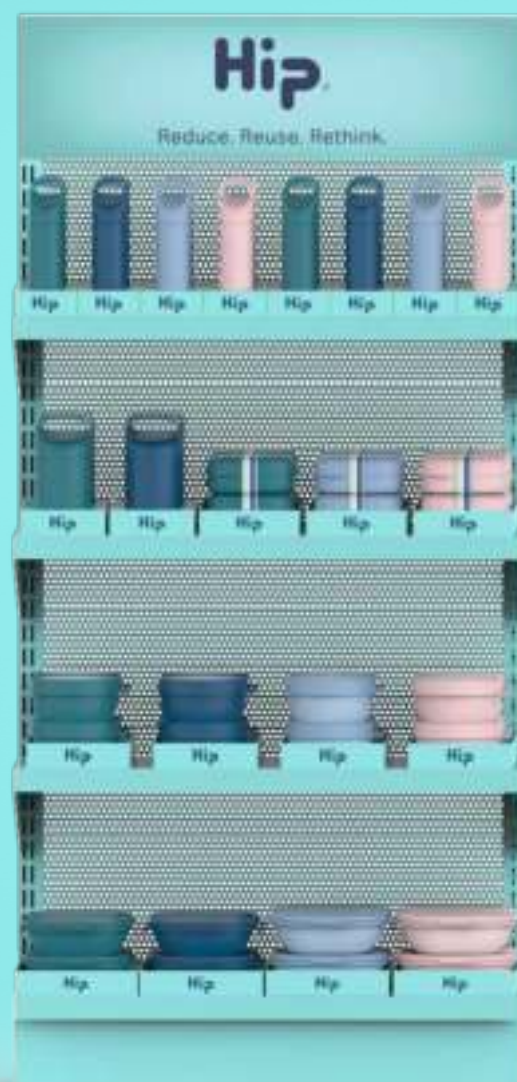

PANTONE 169 C

DUSTY PINK

PANTONE 698 C

FUCHSIA

PANTONE 184 C

Ideal for snacks,
candy, bulk foods
+ lunch-on-the-go

On Shelf Programs

Purchase as is or mix and match.

1200 x 500 x 1800mm
47.24" x 19.69" x 70.87"

POG A: Hip Originals

- Hip Original Bottle
- Hip Pack
- Bamboo Fiber Food Containers
- Carri Tote

POG B: On the Go Essentials

- Tritan Bottle
- Hip Lunch Pod
- Bento
- Set of 3 Bowls
- Salad Bowls (1.1L and 1.5L)