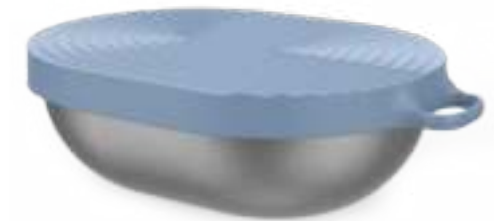

PANTONE 645 U
PANTONE 644 U

Snap-tight lid
+ handy carry loop

Salad Bowl Stainless Steel

(1.1L and 1.5L)

Our stainless bowl includes a snap tight lid and a handy carry loop. Perfect for transporting your salad wherever you go.

Capacity: 1.1L / 37oz and 1.5L / 50oz

DUSTY PINK

PANTONE 692 C

JADE

PANTONE 3155 C

SPACE

PANTONE 2187 U

SKY

PANTONE 645 U

SqueakyCleanStraw™ Case

Our little case to easily fit your SqueakyCleanStraw on the go. Straw included.

DUSTY PINK

PANTONE 692 C

JADE

PANTONE 3155 C

SPACE