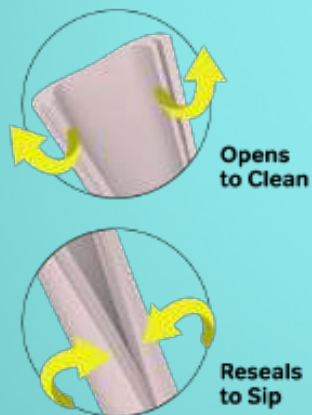

DUSTY PINK

- PANTONE 692 C

The only straw that opens and closes for easy cleaning