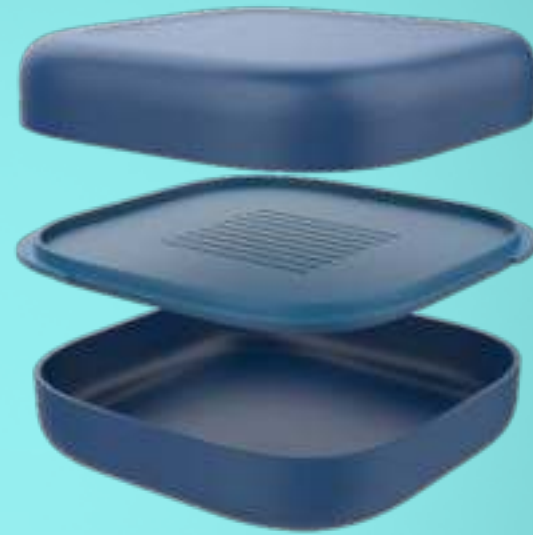

PANTONE 645 U
PANTONE 644 U

Designed to nest
into each other
for storage

Salad Bowl (1.1L and 1.5L)

Deep bowl shape is perfect for salads and grain bowls. Press-fit lids have leak-resistant silicone seals and side-straps. Skip the take-out containers, bring your meals with Hip's Salad Bowls.

Capacity: 1.1L / 37oz and 1.5L / 50oz

DUSTY PINK

PANTONE 692 C
PANTONE 691 C

JADE

PANTONE 3155 C
PANTONE 7714 C

SPACE

PANTONE 2187 U
PANTONE 2152 U

SKY

PANTONE 645 U
PANTONE 644 U

Pull down straps
to secure lid

Divider creates two compartments

Bento

Compact Bento Box to hold your daily lunch and snacks in a colorful, minimalist package. Lidded design comes with a divider to separate foods and double as a plate and an elastic band to hold it all together.