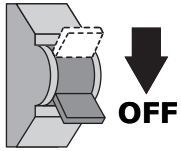

1

Installation Manual
50114101 Lucca aluminium
50114121 Lucca white
50114161 Lucca black

UPHIX®

2

Cut out Ø64mm

3

Power supply

12V

230V

G4 Lamp (not included)
Max. 20W.

4