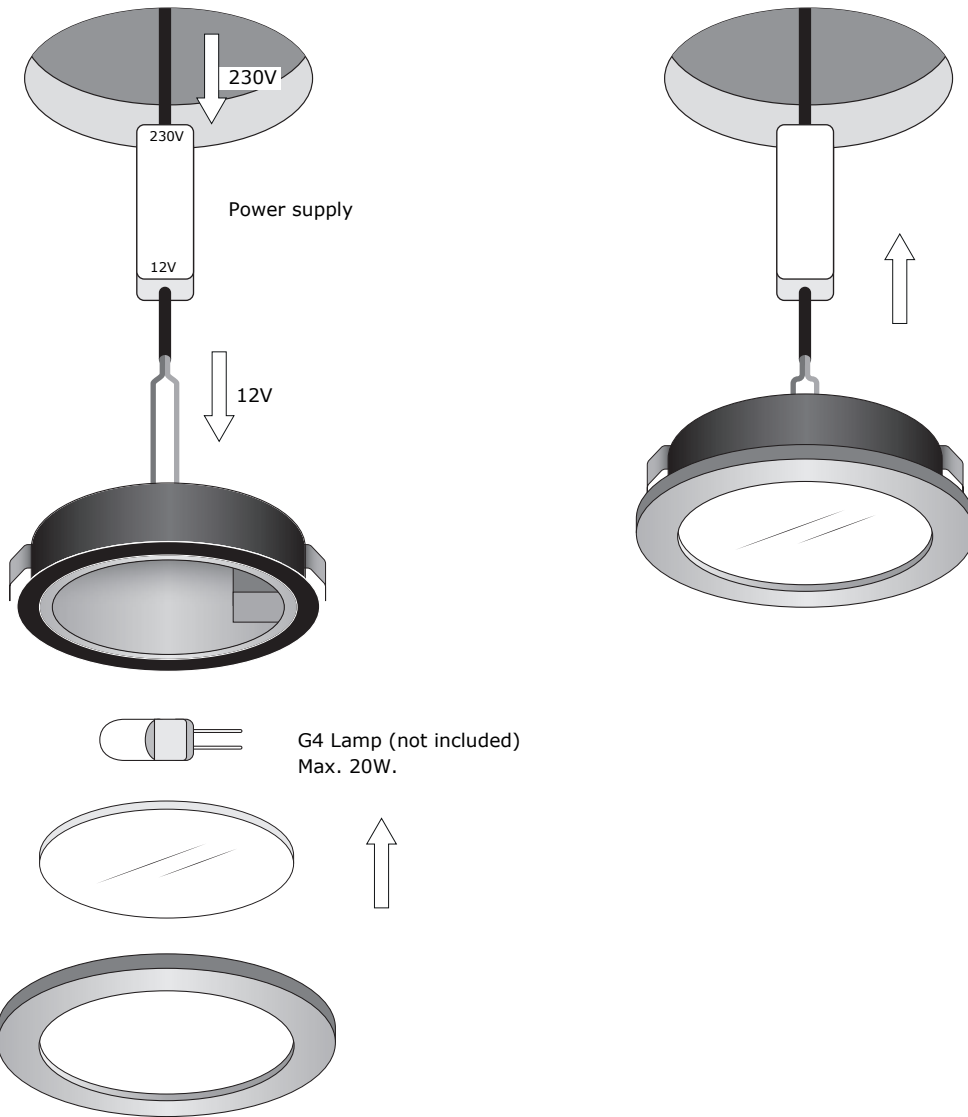

1

**Installation Manual**  
50114101 Lucca aluminium  
50114121 Lucca white  
50114161 Lucca black

# UPHIX®

2

Cut out Ø64mm

3

Power supply

12V

230V

G4 Lamp (not included)  
Max. 20W.