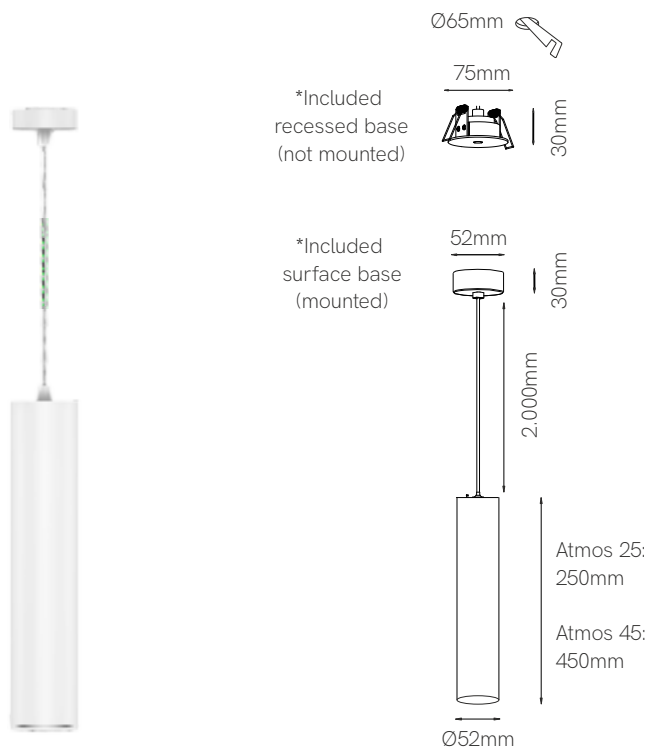

Atmos GU10

decorative lighting

Technical Data

Suspended decorative fixture
for GU10 dichroic bulb 50mm.

Light

GU10 bulbholder included.

Finishes

Matt white, matt black and chrome. Aluminium.