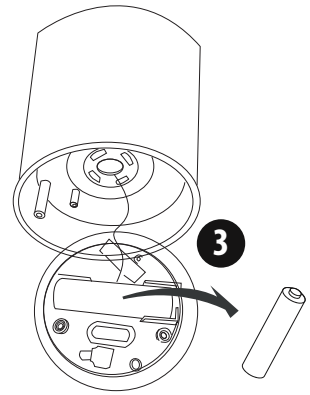

Loading needs to be done indoors  
10 hours charge for full battery

 USB-cable only to be used to load USB rechargeable light  
Actual charging time is affected by your charger type

L13

CANDLE

L15

M2

M5

P8