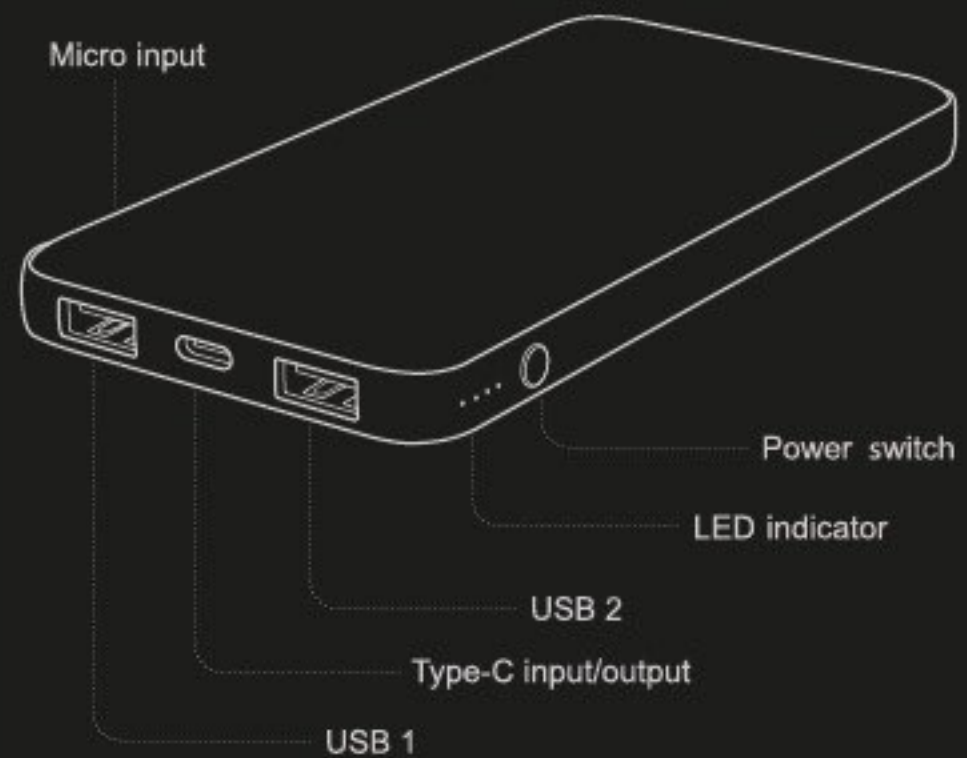

SURGE

TRIPPLE OUTPUT 10.000 mAh POWERBANK

SURGE

Specifications

Charging time: 5 Hours.
Capacity: 10.000 mAh.
Size: 136 x 70 x 14.5 mm.

Input

Micro: 5V - 2A
Type-C: 5V - 2A

Output

USB1/2: 5V - 2.1A
Type-C: 5V - 2.1A

SURGE
Oesterzwan 26, 4758 AZ
Standdaarbuiten
The Netherlands
www.surgestore.eu
CE RoHS
FC
made in China

Barcode