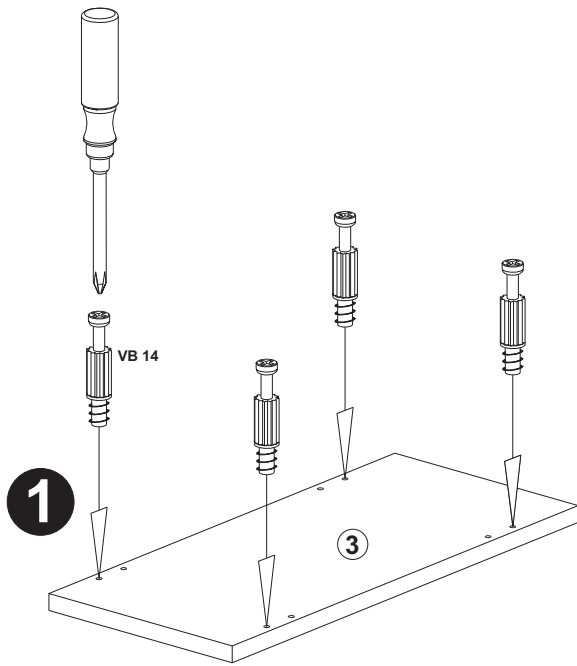

<120

A

B

3,5x25
2 x SR1

1 x GR34

C

D

 4 x GL7	 2 x SK4	 4 x SO1	 4 x ZB6	 4 x VB1	 4 x VB4
---	---	---	---	---	---

E

F

5,0x38
2 x
VB20

Light
Strip
Cable
ZB1

G

M4x8
2 x SG1

3,5x15
6 x SP1

3 x
GL22