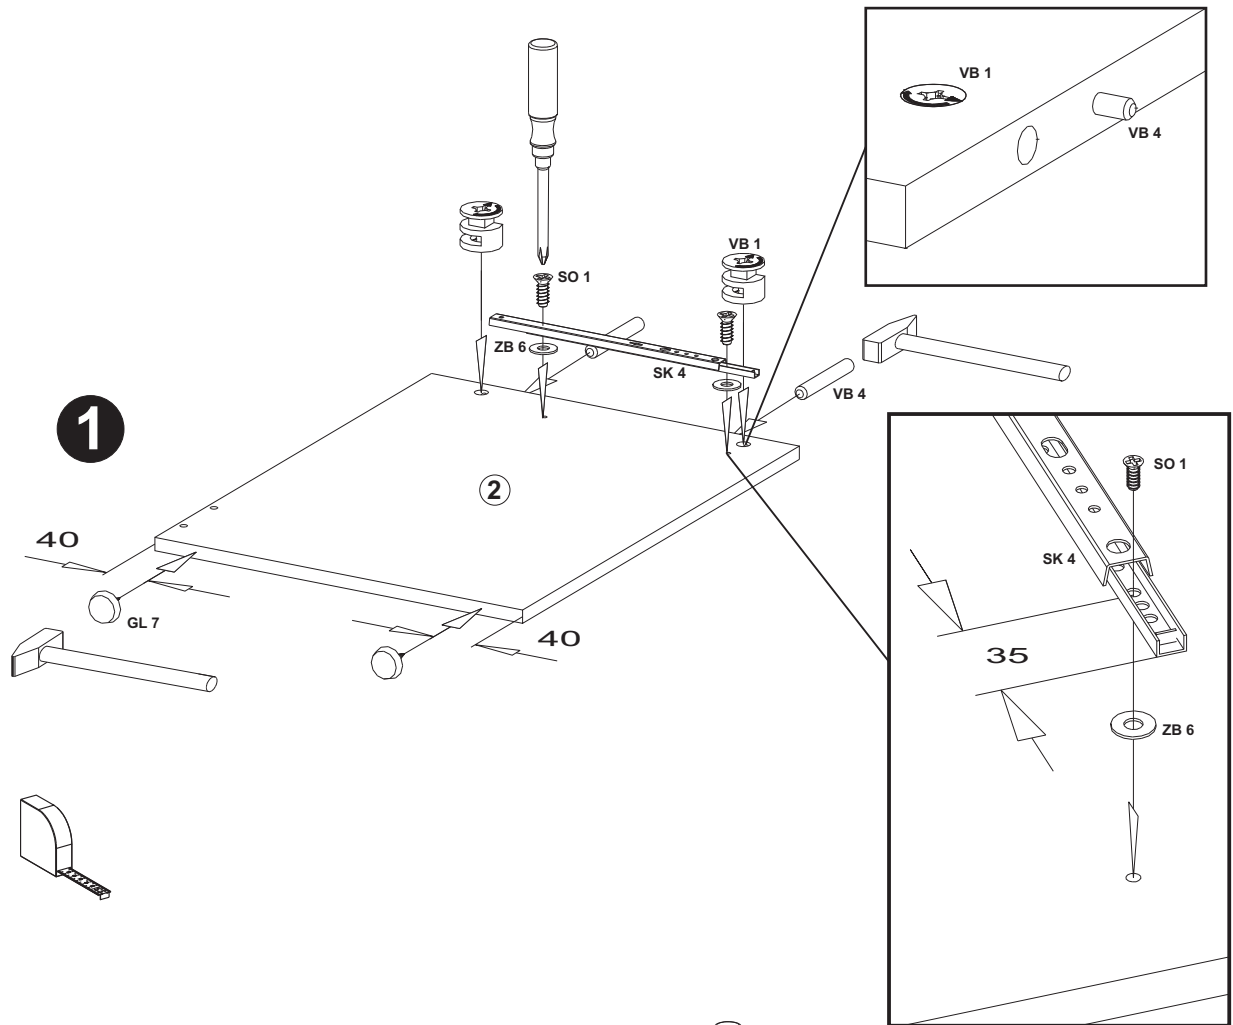

<120

A

B

3,5x25
2 x SR1

1 x GR34

C

D

 4 x GL7	 2 x SK4	 4 x SO1	 4 x ZB6	 4 x VB1	 4 x VB4
---	---	---	---	---	---

E

F

5,0x38
2 x
VB20

Light
Strip
Cable
ZB1

G

M4x8
2 x SG1

3,5x15
6 x SP1

3 x
GL22