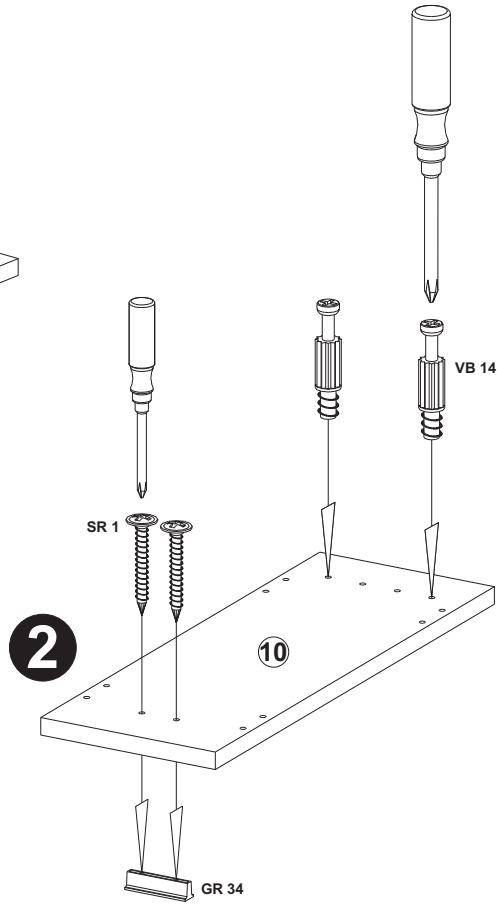

<120

A

B

3,5x25
2 x SR1

1 x GR34

C

D

 4 x GL7	 2 x SK4	 4 x SO1	 4 x ZB6	 4 x VB1	 4 x VB4
---	---	---	---	---	---

E

F

5,0x38
2 x
VB20

Light
Strip
Cable
ZB1

G

M4x8
2 x SG1

3,5x15
6 x SP1

3 x
GL22