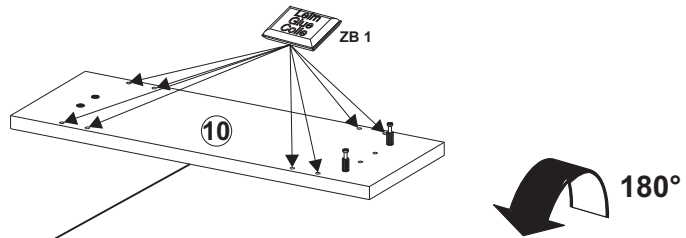

<120

A

B

3,5x25
2 x SR1

1 x GR34

C

D

 4 x GL7	 2 x SK4	 4 x SO1	 4 x ZB6	 4 x VB1	 4 x VB4
---	---	---	---	---	---

E

F

5,0x38
2 x
VB20

Light
Strip
Cable
ZB1

G

M4x8
2 x SG1

3,5x15
6 x SP1

3 x
GL22