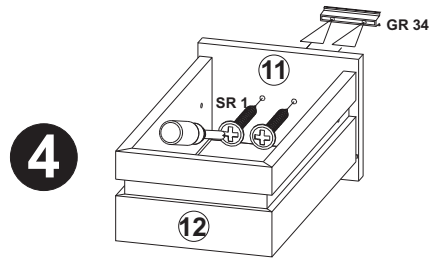

<120

A

B

3,5x25
2 x SR1

1 x GR34

C

D

 4 x GL7	 2 x SK4	 4 x SO1	 4 x ZB6	 4 x VB1	 4 x VB4
---	---	---	---	---	---

E

F

5,0x38
2 x
VB20

Light
Strip
Cable
ZB1

G

M4x8
2 x SG1

3,5x15
6 x SP1

3 x
GL22