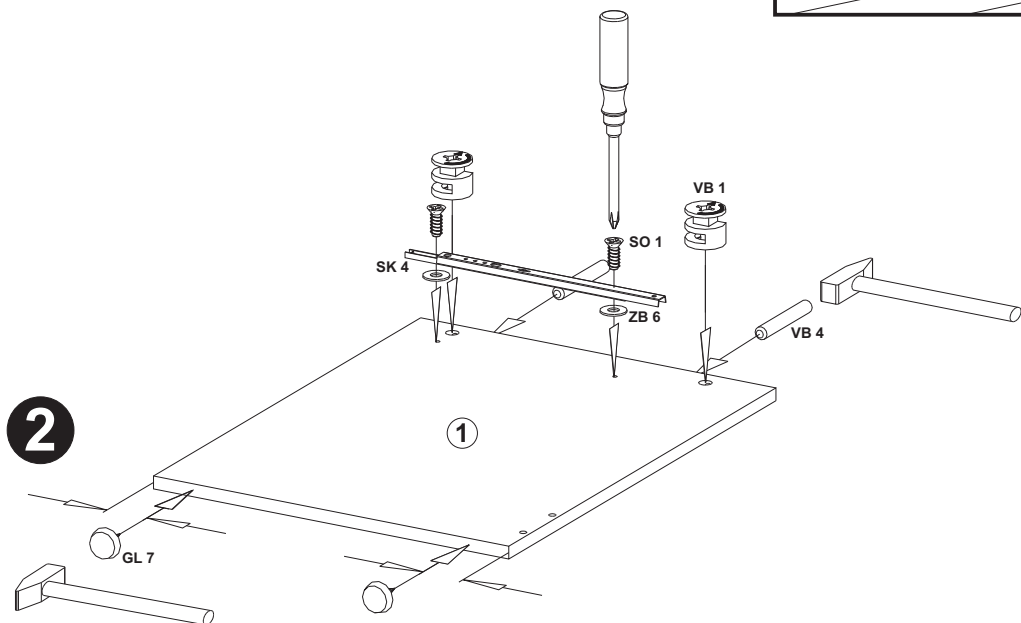

<120

A

B

3,5x25
2 x SR1

1 x GR34

C

D

 4 x GL7	 2 x SK4	 4 x SO1	 4 x ZB6	 4 x VB1	 4 x VB4
---	---	---	---	---	---

E

F

5,0x38
2 x
VB20

Light
Strip
Cable
ZB1

G

M4x8
2 x SG1

3,5x15
6 x SP1

3 x
GL22