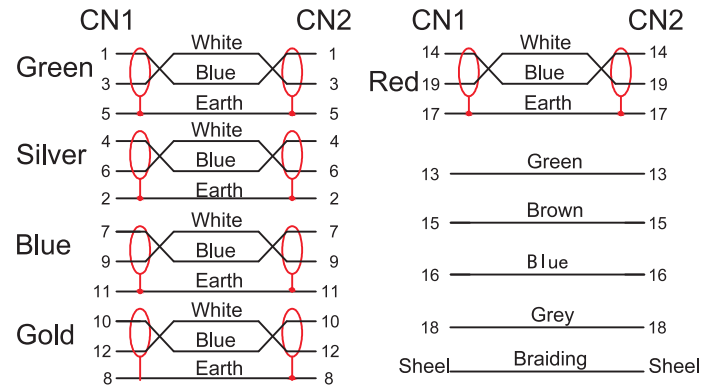

Signal Assignment

Remark:

- 1.100% Opne/Short Test
2. Conductive Resistance:5ohms MAX
3. Insulation Resistance:10M ohm MIN.
4. HI-POT:DC 300V/10MS.
5. The product is RoHS compliant.
6. Support 1080P/3D/4K*2K@60Hz
7. Maximum bandwidth 10.2Gbps

Item NO.	Length(m)
AK3905	7m

ITEM	DESCRIPTIONS & SPECIFICATIONS	QTY	REMARK
⑤	HDMI Protective Cap, PE	2PCS	
④	External Mold Outer Mould 45P PVC, Black	2PCS	
③	Internal Mold Inner Mould PE	2PCS	
②	Connector HDMI A PLUG PIN, Gold-Plated	2PCS	
①	Cable 28AWG 2.0V (19+1BC) 96ALB HDMI Cable OD:7.3mm [(0.32BC+FPE)*1P+D+AL]*5C + (0.254BC+HDPE)*4C + AL + D + 96ALB + PVCOD7.3mm		

TOLERANCES UNLESS OTHERWISE STATED
X. = ±1
.X = ±0.2
.XX = ±0.1

AC			
ERP NO.:		SAMPLE DWG NO.:	
DOC No.:		REVISION	A0
CUSTOMER:		UNIT	mm
CUSTOMER P/N:		SCALE	NO
DESCRIPTION	High Speed HDMI with Ethernet	PAGE NO	1/1
		DATE	2017/07/10
APPROVAL		CHECKED	
		DRAWN