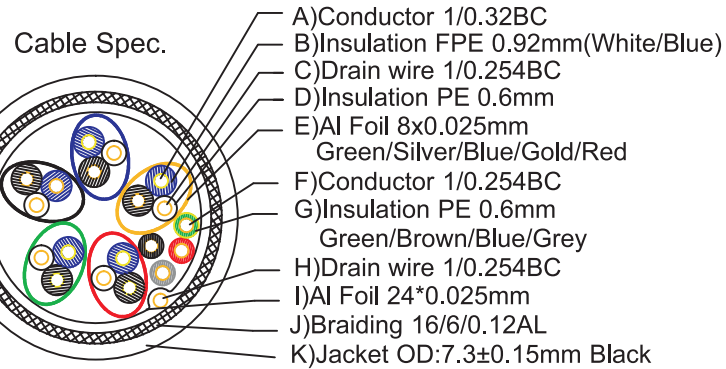

REV.	REVISED DESCRIPTION	DATE	CHECKED
A0	FIRST RELEASE	2017/07/10