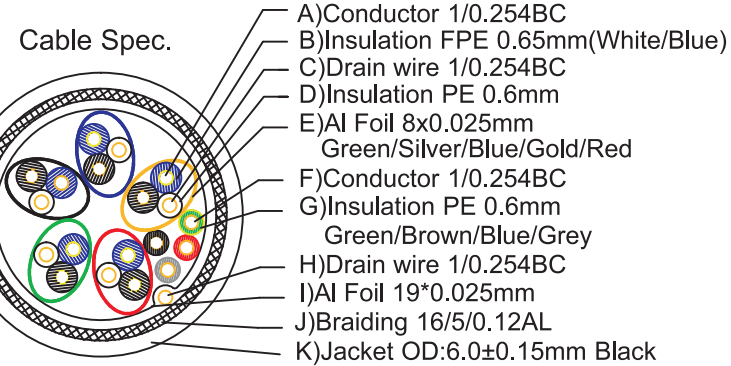

REV.	REVISED DESCRIPTION	DATE	CHECKED
A0	FIRST RELEASE	2017/07/10	

Signal Assignment

- Remark:**
- 1.100% Opne/Short Test
 - 2.Conductive Resistance:5ohms MAX
 - 3.Insulation Resistance:10M ohm MIN.
 - 4.HI-POT:DC 300V/10MS.
 - 5.The product is RoHS compliant.
 - 6.Support 1080P/3D/4K*2K@60Hz
 - 7.Maximum bandwidth 10.2Gbps

Item NO.	Length(m)
AK3900	0.5m
AK3901	1.0m
AK3902	2.0m
AK3903	3.0m
AK3904	5.0m

ITEM	DESCRIPTIONS & SPECIFICATIONS	QTY	REMARK
⑤	HDMI Protective Cap, PE	2PCS	
④	External Mold Outer Mould 45P PVC, Black	2PCS	
③	Inernal Mold Inner Mould PE	2PCS	
②	Connector HDMI A PLUG PIN, Gold-Plated	2PCS	
①	Cable 30AWG 2.0V (19+1BC) 80ALB HDMI Cable OD:6.0mm [(0.254BC+FPE)*1P+D+AL]*5C + (0.254BC+HDPE)*4C + AL + D + 80ALB + PVCOD6.0mm		