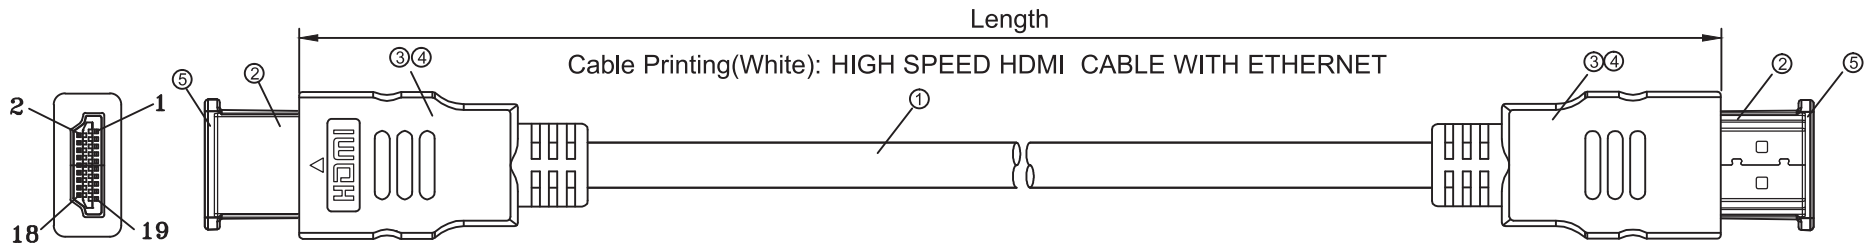

REV.	REVISED DESCRIPTION	DATE	CHECKED
A0	FIRST RELEASE	2017/07/10