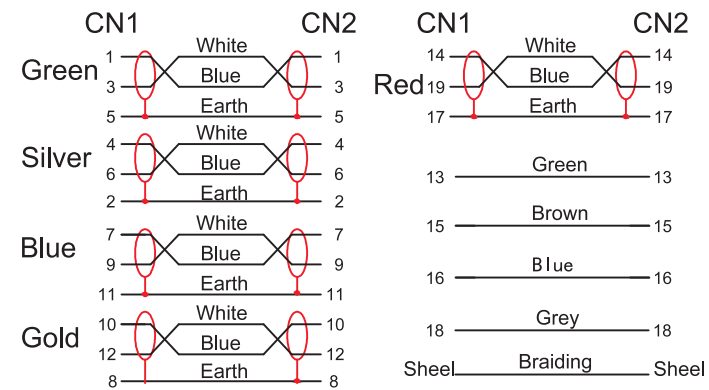

REV.	REVISED DESCRIPTION	DATE	CHECKED
A0	FIRST RELEASE	2017/07/10	

Signal Assignment

- Remark:**
- 1.100% Opne/Short Test
 - 2.Conductive Resistance:5ohms MAX
 - 3.Insulation Resistance:10M ohm MIN.
 - 4.HI-POT:DC 300V/10MS.
 - 5.The product is RoHS compliant.
 - 6.Support 1080P/3D/4K*2K@60Hz
 - 7.Maximum bandwidth 10.2Gbps

Item NO.	Length(m)
AK3900	0.5m
AK3901	1.0m
AK3902	2.0m
AK3903	3.0m
AK3904	5.0m

ITEM	DESCRIPTIONS & SPECIFICATIONS	QTY	REMARK
⑤	HDMI Protective Cap, PE	2PCS	
④	External Mold Outer Mould 45P PVC, Black	2PCS	
③	Inernal Mold Inner Mould PE	2PCS	
②	Connector HDMI A PLUG PIN, Gold-Plated	2PCS	
①	Cable 30AWG 2.0V (19+1BC) 80ALB HDMI Cable OD:6.0mm [(0.254BC+FPE)*1P+D+AL]*5C + (0.254BC+HDPE)*4C + AL + D + 80ALB + PVCOD6.0mm		