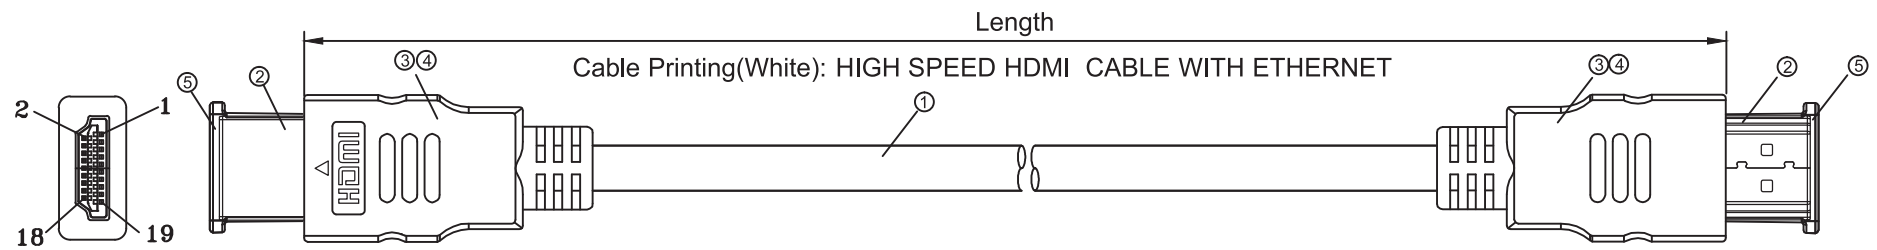

REV.	REVISED DESCRIPTION	DATE	CHECKED
A0	FIRST RELEASE	2017/07/10	

Signal Assignment

- Remark:**
- 1.100% Opne/Short Test
 - 2.Conductive Resistance:5ohms MAX
 - 3.Insulation Resistance:10M ohm MIN.
 - 4.HI-POT:DC 300V/10MS.
 - 5.The product is RoHS compliant.
 - 6.Support 1080P/3D/4K*2K@60Hz
 - 7.Maximum bandwidth 10.2Gbps

Item NO.	Length(m)
AK3900	0.5m
AK3901	1.0m
AK3902	2.0m
AK3903	3.0m
AK3904	5.0m

ITEM	DESCRIPTIONS & SPECIFICATIONS	QTY	REMARK
⑤	HDMI Protective Cap, PE	2PCS	
④	External Mold Outer Mould 45P PVC, Black	2PCS	
③	Inernal Mold Inner Mould PE	2PCS	
②	Connector HDMI A PLUG PIN, Gold-Plated	2PCS	
①	Cable 30AWG 2.0V (19+1BC) 80ALB HDMI Cable OD:6.0mm [(0.254BC+FPE)*1P+D+AL]*5C + (0.254BC+HDPE)*4C + AL + D + 80ALB + PVCOD6.0mm		

Item NO.	Length(m)
AK3905	7m

ITEM	DESCRIPTIONS & SPECIFICATIONS	QTY	REMARK
⑤	HDMI Protective Cap, PE	2PCS	
④	External Mold Outer Mould 45P PVC, Black	2PCS	
③	Internal Mold Inner Mould PE	2PCS	
②	Connector HDMI A PLUG PIN, Gold-Plated	2PCS	
①	Cable 28AWG 2.0V (19+1BC) 96ALB HDMI Cable OD:7.3mm [(0.32BC+FPE)*1P+D+AL]*5C + (0.254BC+HDPE)*4C + AL + D + 96ALB + PVCOD7.3mm		