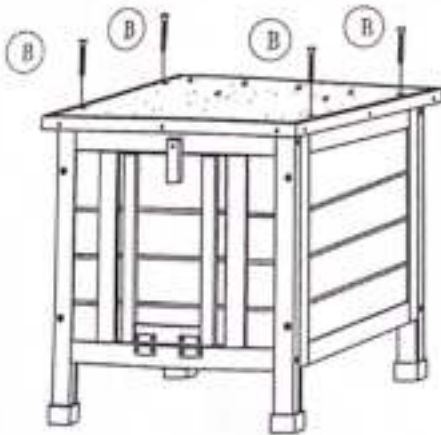

210092 Assembly Instructions

1x front panel

1x back panel

1x left side panel

1x right side panel

1x shelf

1x roof

(A) 
M3.5x40
8+1

(B) 
M3.5x35
4+1

1. Fix the front panel and the back panel with then two side panel.

2. Fix the shelf.

3. Fix the roof.

4. Finish.