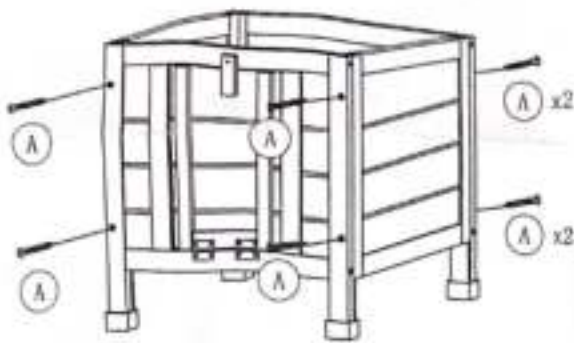

210092 Assembly Instructions

1x front panel

1x back panel

1x left side panel

1x right side panel

1x shelf

1x roof

(A) 
M3.5x40
8+1

(B) 
M3.5x35
4+1

1. Fix the front panel and the back panel with then two side panel.

2. Fix the shelf.

3. Fix the roof.

4. Finish.