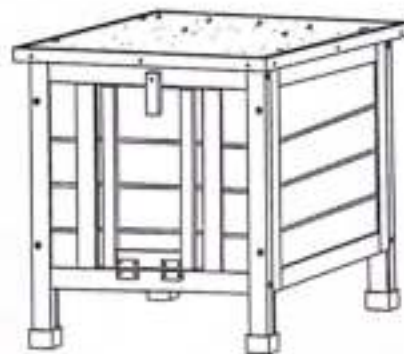

210092 Assembly Instructions

1x front panel

1x back panel

1x left side panel

1x right side panel

1x shelf

1x roof

(A) 
M3.5x40
8+1

(B) 
M3.5x35
4+1

1. Fix the front panel and the back panel with then two side panel.

2. Fix the shelf.

3. Fix the roof.

4. Finish.