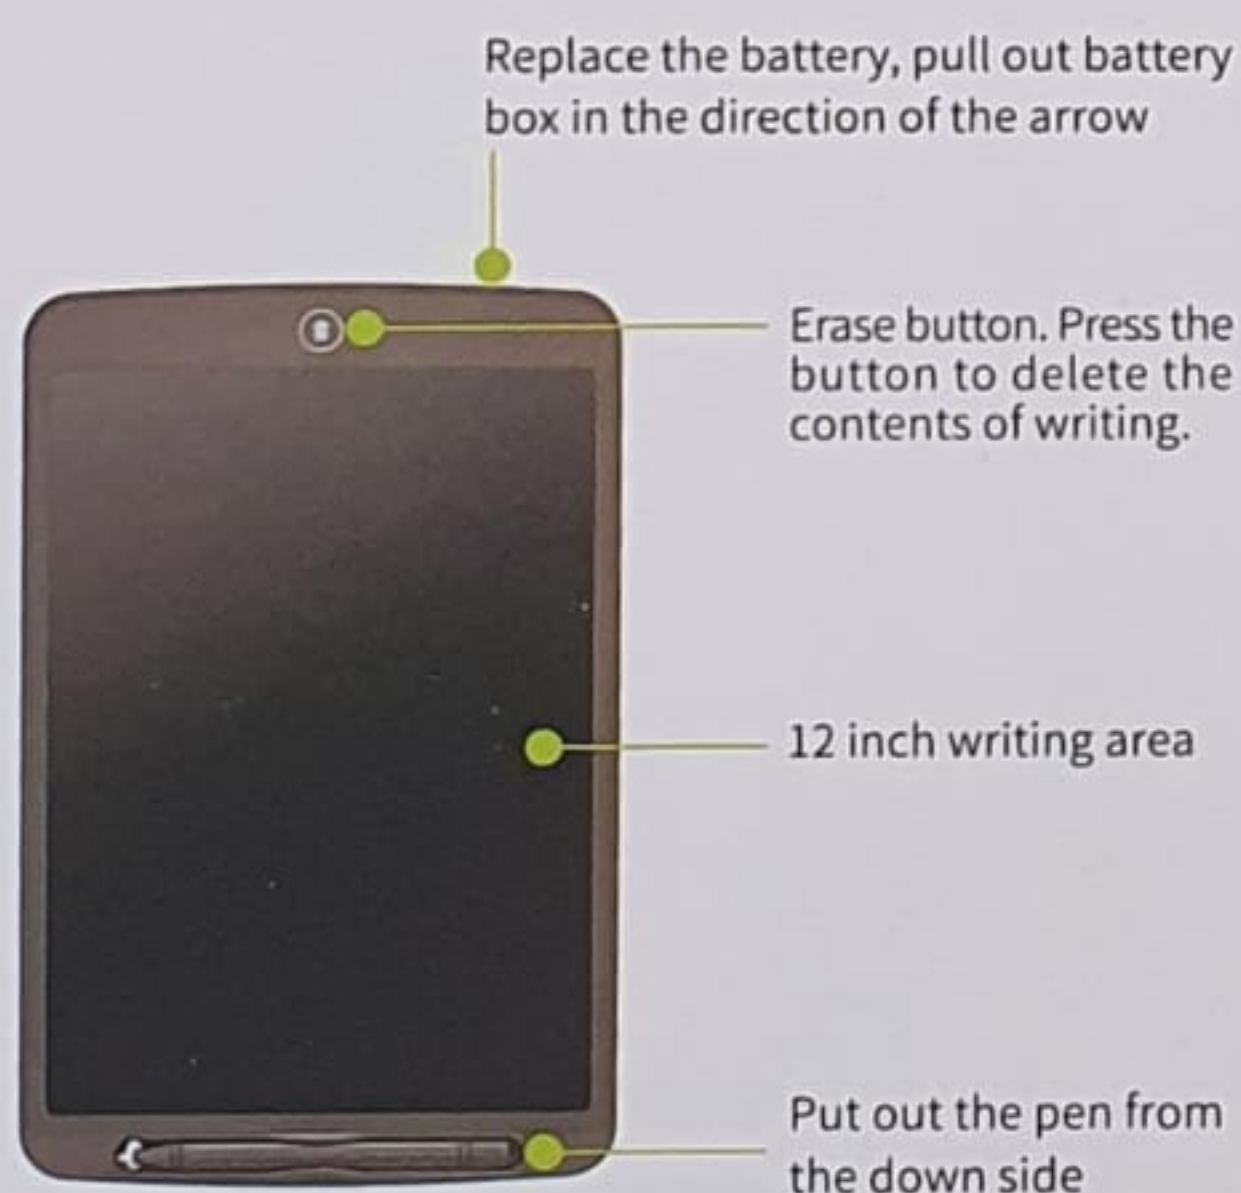

12" LCD WRITING TABLET

Thin Line

Thick Line

Colorful line

Product parameters

Name: 12 inch LCD writing board

Panel: Flexible LCD screen

Pressure output: 600g

Material: LCD; ABS

Battery model: CR2025

N.W: 210g

Size: 325*190*9MM

Colour: Black, white, red, blue and green.

Pay Attention

- Avoid follow situations:
Abrupt change of temperature;
Above temperature 40°C or minus five degrees;
Avoid prolonged exposure to ultraviolet light, dust, and humidity;
Do not allow to dip or soak in any liquid.
- Avoid using sharp or sticky items to contact the surface of the screen to prevent damage;
Avoid the intense impact of vertical dropping a product on the ground or other objects.
- Please use no-dust cloth to wipe clean surface gently.
- Do not disassemble this product without authorization.
If the product fails, please contact our after-sales service department for maintenance.
- Do not use unsafe and mismatching battery when run out of power.