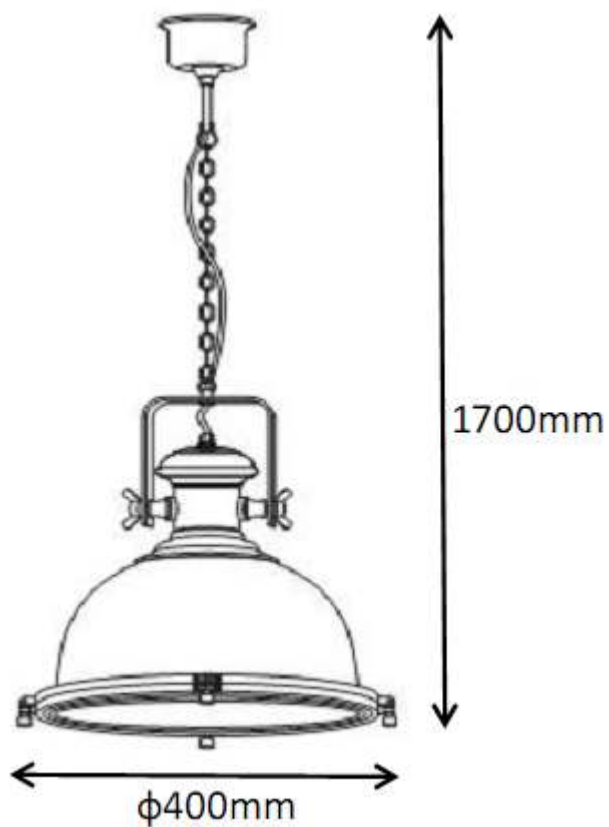

Line drawing of the item (with outline dimensions)

Item number: 31471/46/16

Installation drawing (the same as it in its instruction manual)

Technical details

materials used:	Steel/aluminum+glass	
color:	16	antique silver
dimmmable and how is the fixture dimmmable:		
size:	Height:	170cm
	Length:	
	Width:	D40cm
	Net Weight:	3.0/ 4.3kgs
power requirements:	220-240V~50HZ	
bulb type and maximum Wattage:	E27	Max.60w
number of bulbs:	1XE27	
IP degree:	IP20	