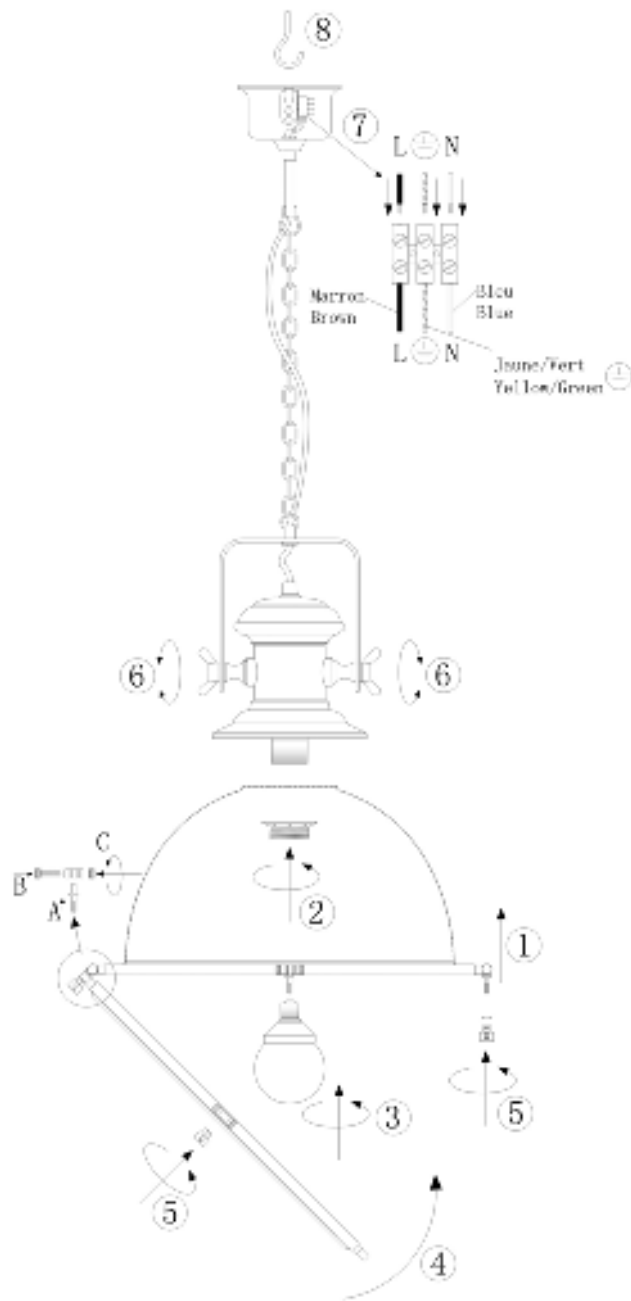

Line drawing of the item (with outline dimensions)

Item number: 31471/46/16

Installation drawing (the same as it in its instruction manual)

Technical details

materials used:	Steel/aluminum+glass	
color:	16	antique silver
dimmmable and how is the fixture dimmmable:		
size:	Height:	170cm
	Length:	
	Width:	D40cm
	Net Weight:	3.0/ 4.3kgs
power requirements:	220-240V~50HZ	
bulb type and maximum Wattage:	E27	Max.60w
number of bulbs:	1XE27	
IP degree:	IP20	