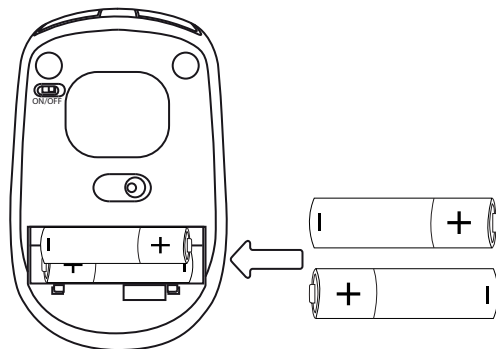

Quick Installation Guide

Siano Bluetooth Mouse

1

2

3

4

5

Press 3 sec