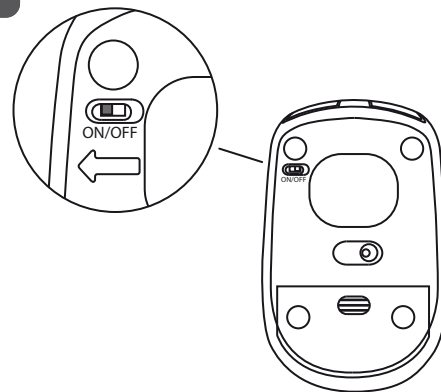

Quick Installation Guide

Siano Bluetooth Mouse

1

2

3

4

5

Press 3 sec