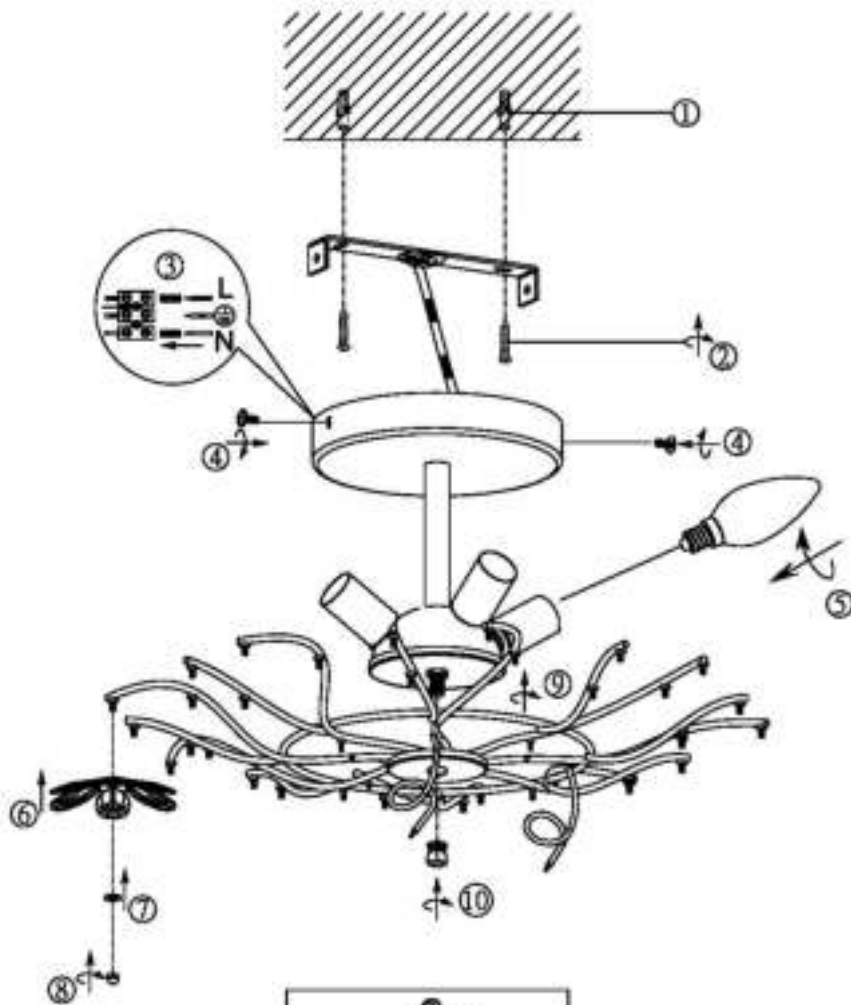

R60014017

Art.-Nr.:R60014017

|  | |
|---|-------|
| CL | 56PCS |
| WH | 9PCS |
| TBK | 9PCS |
| GR | 9PCS |
| PL | 9PCS |

230V~50Hz
4 x E14 max.40W