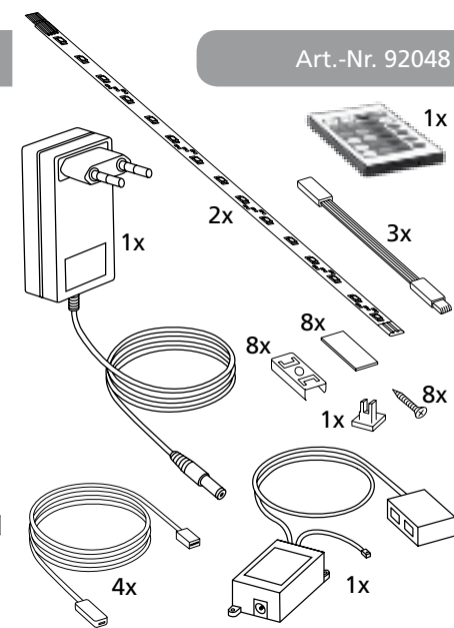

EGLO LEDSTRIPES

SYSTEM

Art.-Nr. 92046, 92048

EGLO Leuchten GmbH,
Heiligkreuz 22, 6136 Pill,
Austria
Made in China
www.eglo.com