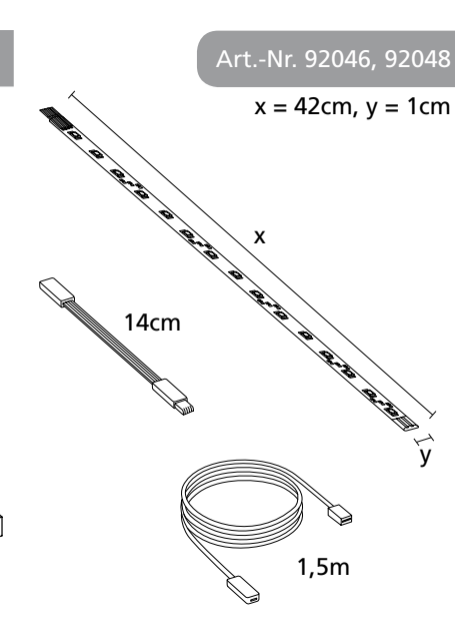

EGLO LEDSTRIPES

SYSTEM

Art.-Nr. 92046, 92048

EGLO Leuchten GmbH,
Heiligkreuz 22, 6136 Pill,
Austria
Made in China
www.eglo.com