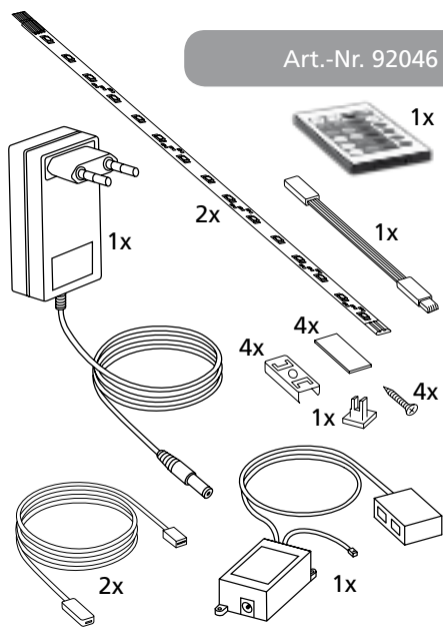

EGLO LEDSTRIPES

SYSTEM

Art.-Nr. 92046, 92048

EGLO Leuchten GmbH,
Heiligkreuz 22, 6136 Pill,
Austria
Made in China
www.eglo.com