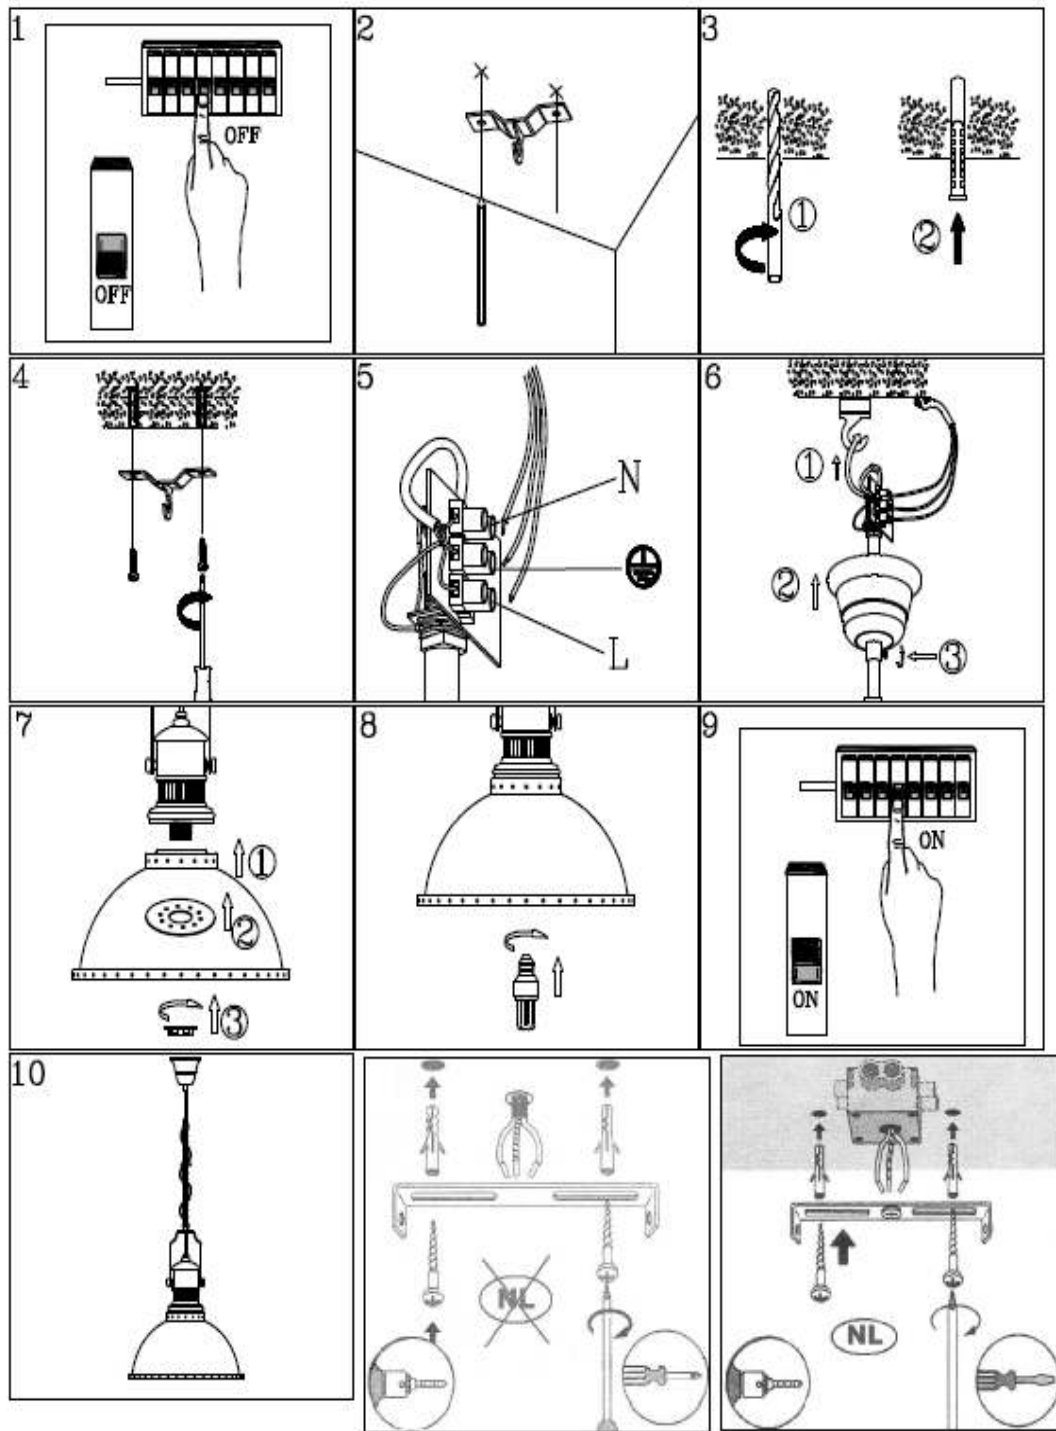

Line drawing of the item (with outline dimensions)

H 120 cm

W 40 cm

Item number: 71342/40/xx

Installation drawing (the same as it in its instruction manual)

### Technical details

materials used: metal	
color:	Charcoal /gray brush white
dimnable and how is the fixture dimmable:	ON / OFF
size:	Height: 120cm Length: 40cm Width: 40cm Net Weight: 2kgs
power requirements:	220-240V~50Hz
bulb type and maximum Wattage:	1xE27, Max. 18W
number of bulbs:	1xE27
IP degree:	IP20