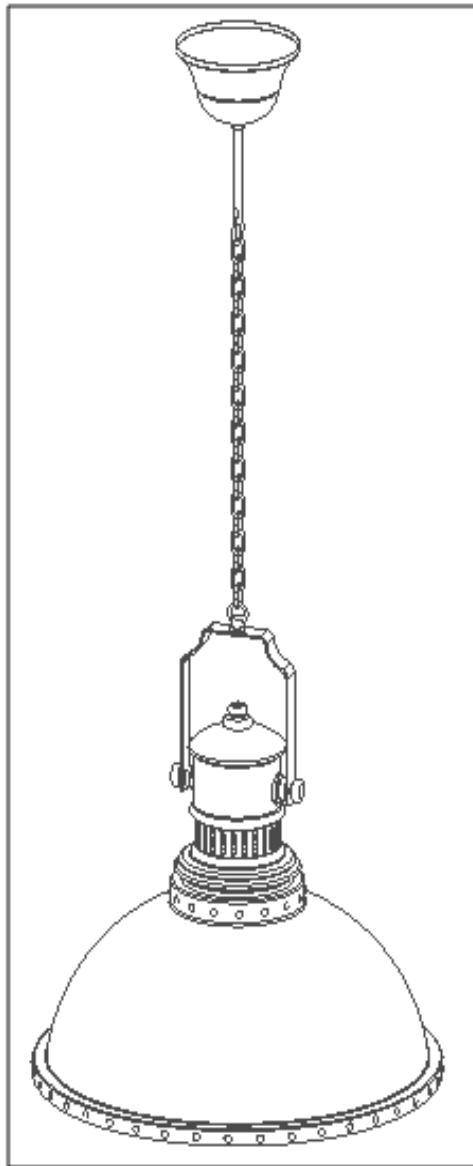

Line drawing of the item (with outline dimensions)

H 120 cm

W 40 cm

Item number: 71342/40/xx

Installation drawing (the same as it in its instruction manual)

### Technical details

materials used: metal	
color:	Charcoal /gray brush white
dimnable and how is the fixture dimmable:	ON / OFF
size:	Height: 120cm Length: 40cm Width: 40cm Net Weight: 2kgs
power requirements:	220-240V~50Hz
bulb type and maximum Wattage:	1xE27, Max. 18W
number of bulbs:	1xE27
IP degree:	IP20