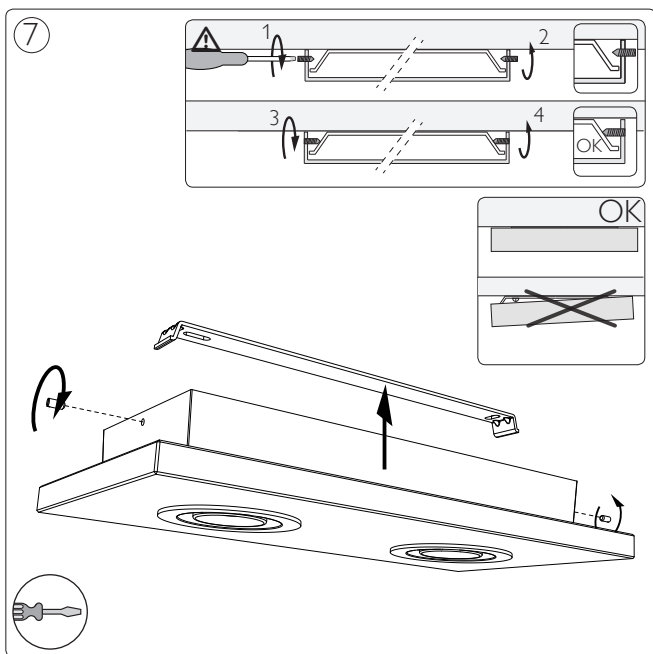

6 x Luxeon Rebel
Powered

Excl.

3a

Philips Lighting Contact Centre
Int. Business Reply Service
I.B.R.S. / C.C.R.I. Numéro 10461
5600 VB Eindhoven
Pays-Bas / The Netherlands

www.philips.com/homelighting
☎ +800 7445 4775