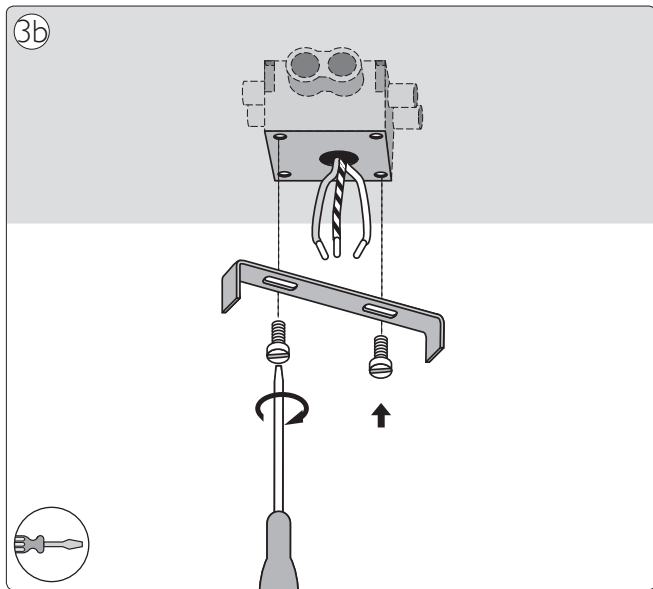

6 x Luxeon Rebel
Powered

Excl.

3a

Philips Lighting Contact Centre
Int. Business Reply Service
I.B.R.S. / C.C.R.I. Numéro 10461
5600 VB Eindhoven
Pays-Bas / The Netherlands

www.philips.com/homelighting
☎ +800 7445 4775