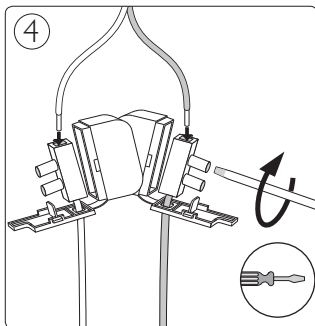

6 x Luxeon Rebel
Powered

Excl.

3a

Philips Lighting Contact Centre
Int. Business Reply Service
I.B.R.S. / C.C.R.I. Numéro 10461
5600 VB Eindhoven
Pays-Bas / The Netherlands

www.philips.com/homelighting
☎ +800 7445 4775