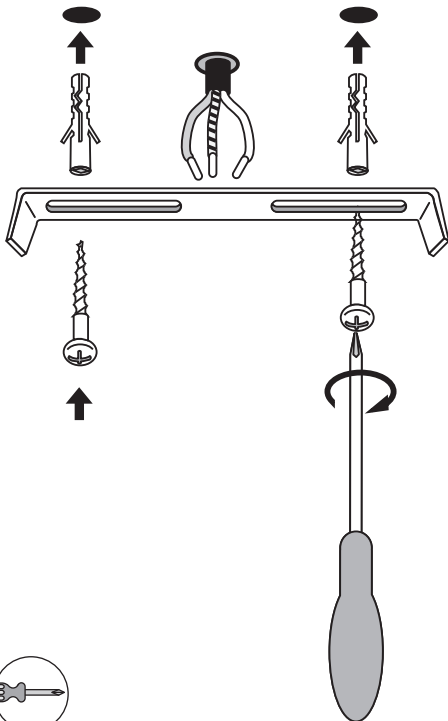

6 x Luxeon Rebel
Powered

Excl.

3a

Philips Lighting Contact Centre
Int. Business Reply Service
I.B.R.S. / C.C.R.I. Numéro 10461
5600 VB Eindhoven
Pays-Bas / The Netherlands

www.philips.com/homelighting
☎ +800 7445 4775