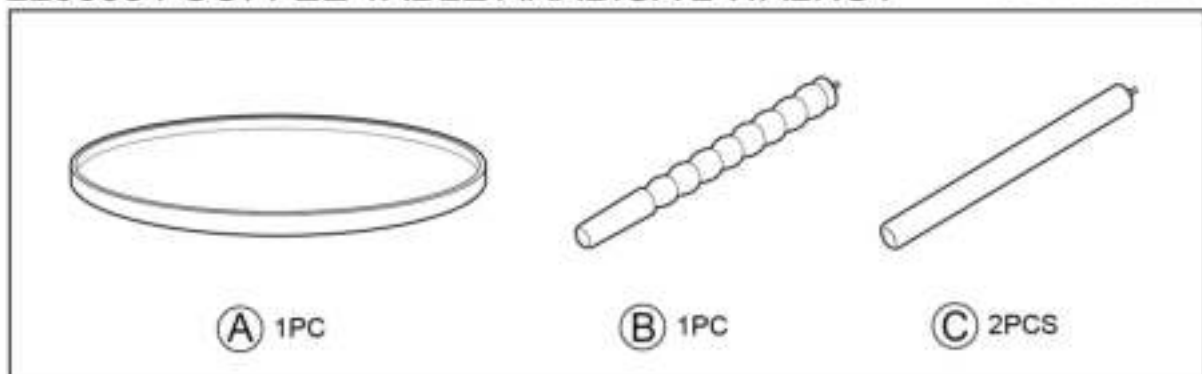

ASSEMBLY INSTRUCTIONS

2200004 COFFEE TABLE ARABICA L WALNUT

CAUTION : DO NOT TIGHTEN SCREWS COMPLETELY UNTIL ALL THE SCREWS ARE FIXED IN THE CORRECT POSITION.
TO MAINTAIN YOUR PRODUCT, WE RECOMMEND THAT YOU TAKE EXTRA CARE BY USING COASTERS FOR PROTECTION
AND IN CASE OF SPILLING, CLEAN DIRECTLY.