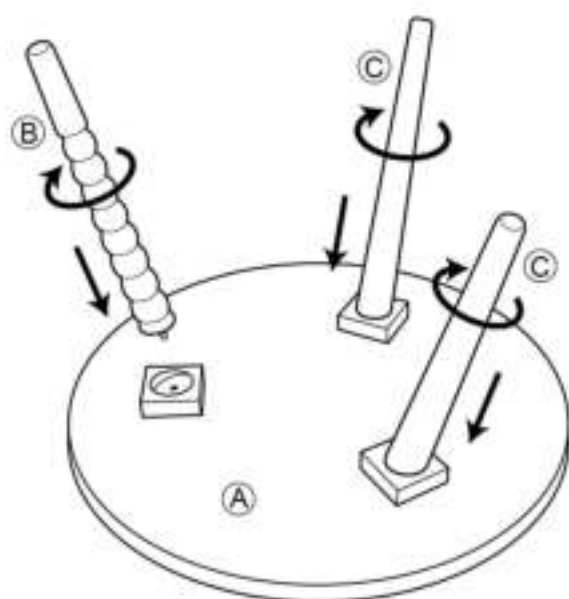

ASSEMBLY INSTRUCTIONS

2200004 COFFEE TABLE ARABICA L WALNUT

CAUTION : DO NOT TIGHTEN SCREWS COMPLETELY UNTIL ALL THE SCREWS ARE FIXED IN THE CORRECT POSITION.
TO MAINTAIN YOUR PRODUCT, WE RECOMMEND THAT YOU TAKE EXTRA CARE BY USING COASTERS FOR PROTECTION
AND IN CASE OF SPILLING, CLEAN DIRECTLY.

1

2