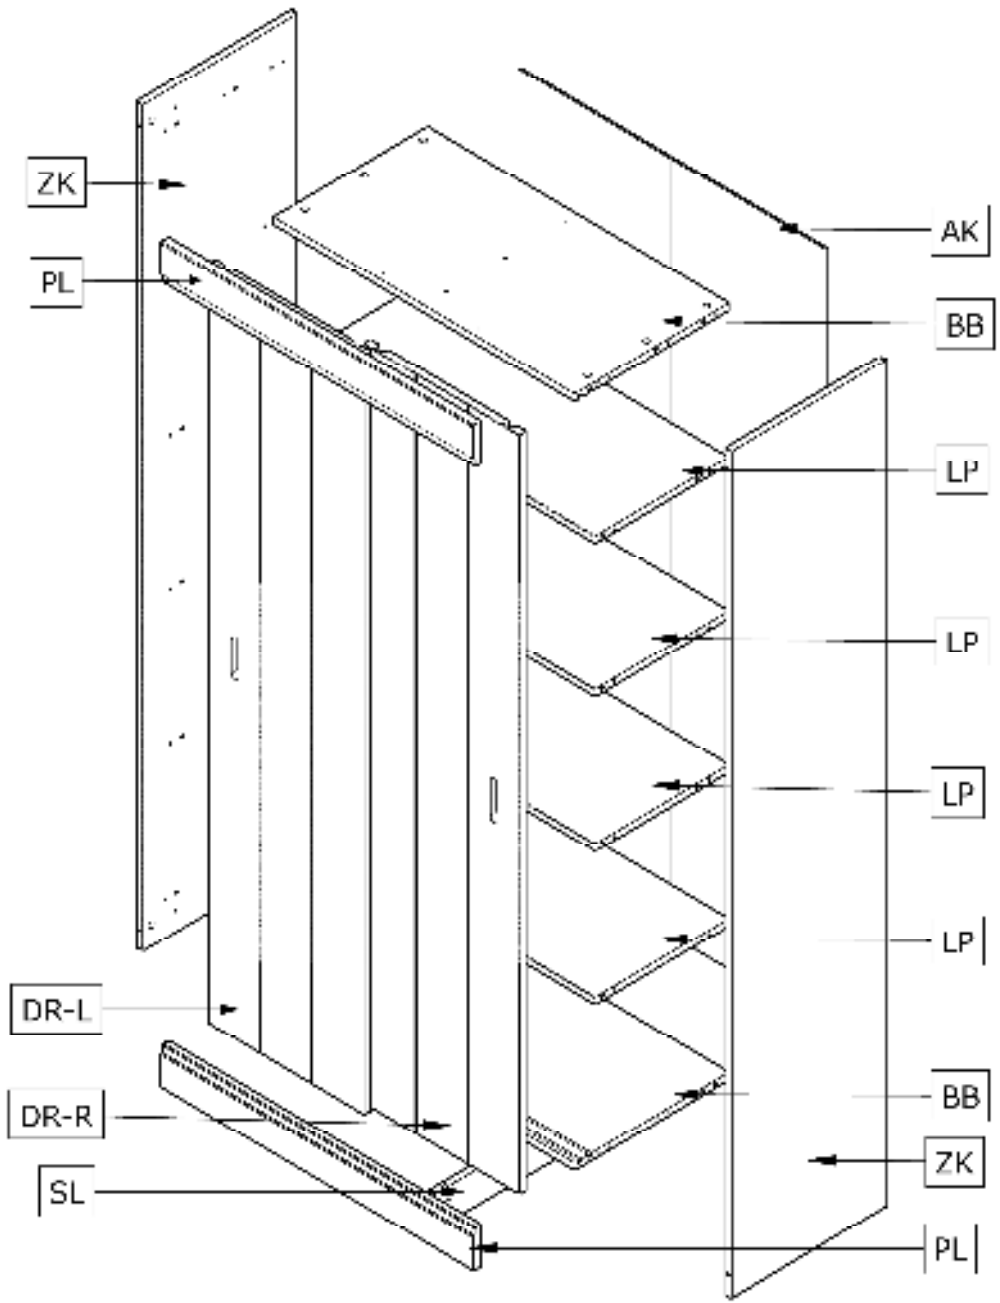

ROW PLANKENKAST

Schrank • Armoire • Cabinet

wood MADE BY

24mm	Ø15	8x35mm	Ø 1,4x25mm	Ø14mm
103	102	601	350	369/375
35x	35x	28x	50x	16x

4x16	38x28x21	Ø30	Ø30	3,5x14mm
204	315	430	429	239
8x	4x	4x	4x	8x

L=814	safety balance	M4	M4x15
901	356	154	155
4x	1x	1x	1x