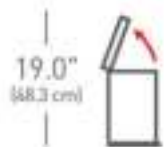

specs

sku #	CW1853
upc #	838810008615
material	white steel
product (W.D.H.)	7.6 x 10 x 12.1
box dimensions	10 x 7.6 x 12.1
MC box	24.4 x 18.2 x 12.9

(in)

weight w/pkg	4.5 lbs.
MC quantity	6
MC weight	18 lbs.
MC cube	3.315 ft. ³

(lbs / ft³)

product (W.D.H.)	19.3 x 25.4 x 30.7
box dimensions	25.4 x 19.3 x 30.7
MC box	61.9 x 46.2 x 32.7

(cm)

weight w/pkg	2.04
MC quantity	6
MC weight	8.16
MC cube	0.094

(kg / m)

strong steel pedal

Our strong steel pedal is engineered to last over 150,000 steps — that's more than 20 steps a day for 20 years.