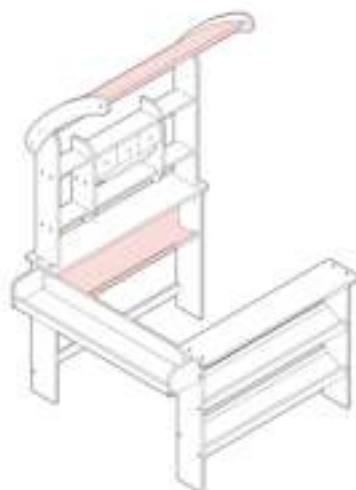

Assembly Instructions

Ax48
Cx4
E
Item

Ball
Dv12

Please read this information for future reference.

ADULT ASSEMBLY REQUIRED.

USE AND MAINTENANCE:

- Use on level surfaces only.

WARNING:

CHOKING HAZARD

1

2

3

4