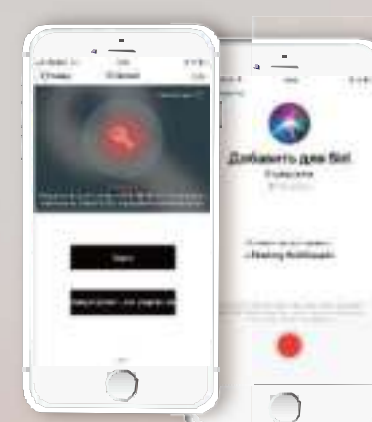

## IOS & ANDROID COMPATIBLE

Come with a handy App, easy to use.

The range is up to 80 meters (240 feet) --The range will based on the phone brand/model and your surroundings.

## STANDARD & REPLACEABLE BATTERY

The iTrack tag use standard CR2032 or CR2016 battery. It's common battery and easy to replace.

## CLOUD SYNC AND SECURITY

Support cloud sync, you can sign in with different phones with same iTrack list.  
End to end encrypted, protect data.

## MULTI LANGUAGE SUPPORT

The iTrackEasy App is in English, Deutsch, French, Italian, Russian, Czech. We can add more languages if needed.