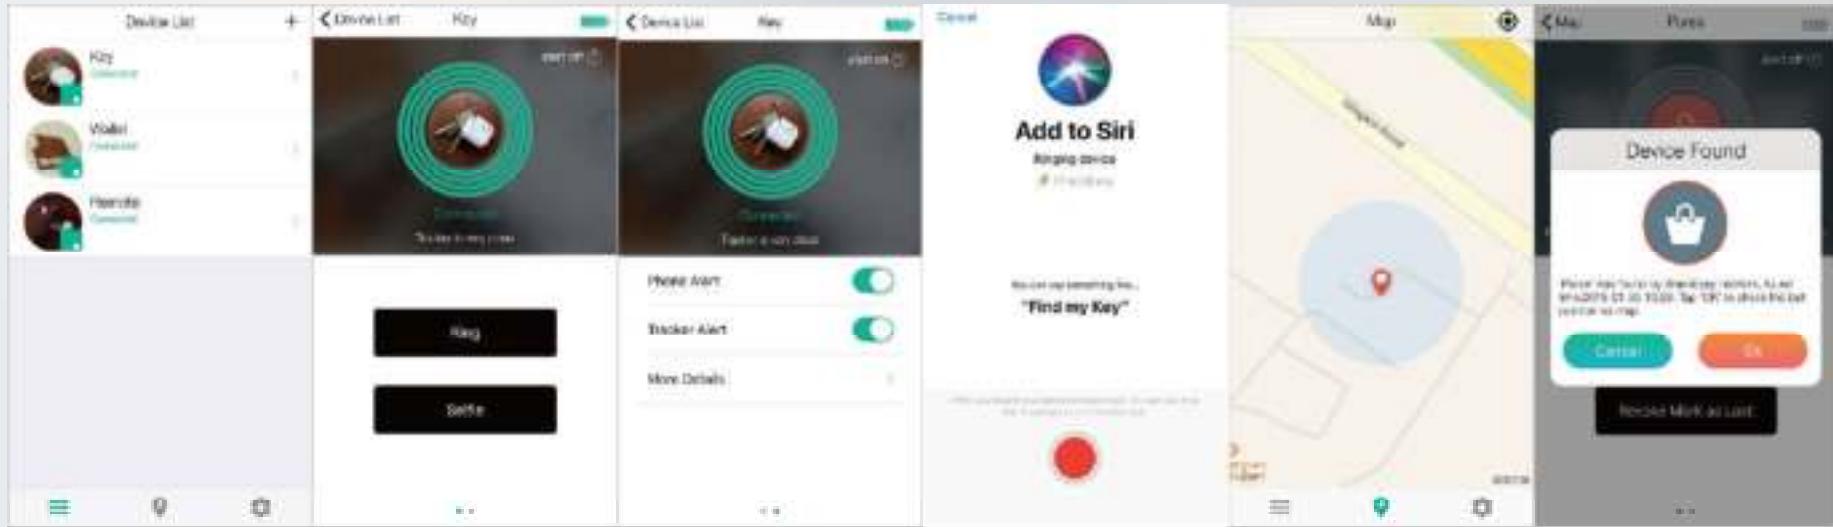

## SELFIE

The iTrack tag can also be used as a wireless selfie stick and it's perfect for taking group photos or capturing the breathtaking scenery behind you - it will work as a remote camera shutter for as long as the Bluetooth connection with your phone is active.

## SLEEP MODE & TRUSTED WIFI AREA

You can set the quiet period or WiFi zones, so the tag and phone will not make sound alert every time you move far away from your keys or wallet.

## IOS & ANDROID COMPATIBLE

Come with a handy App, easy to use.

The range is up to 80 meters (240 feet) --The range will be based on the phone brand/model and your surroundings.