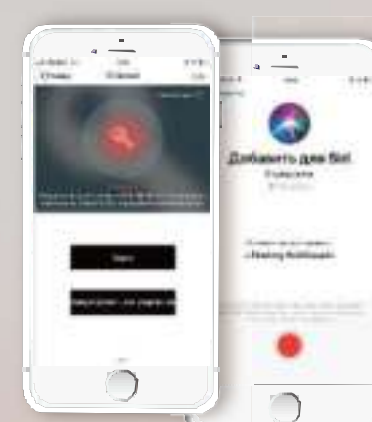

## IOS & ANDROID COMPATIBLE

Come with a handy App, easy to use.

The range is up to 80 meters (240 feet) --The range will be based on the phone brand/model and your surroundings.

## STANDARD & REPLACEABLE BATTERY

The iTrack tag uses standard CR2032 or CR2016 battery. It's a common battery and easy to replace.

## CLOUD SYNC AND SECURITY

Support cloud sync, you can sign in with different phones with same iTrack list.  
End to end encrypted, protect data.

## MULTI LANGUAGE SUPPORT

The iTrackEasy App is in English, Deutsch, French, Italian, Russian, Czech. We can add more languages if needed.