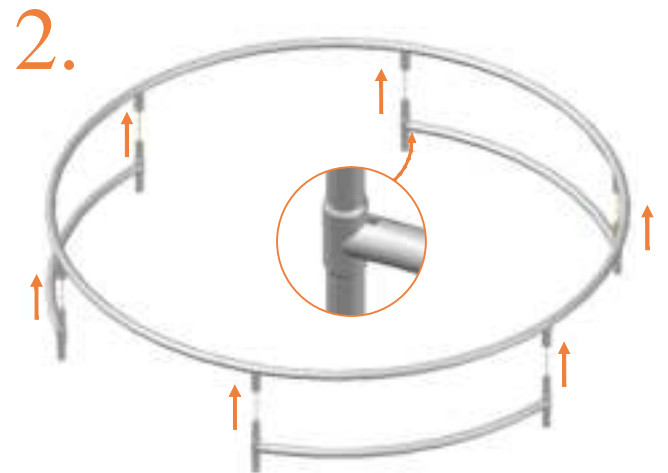

Model 08-I / Model 10-I

Aryna

Round Trampolines

Assembly manual

Model 08-I / Model 10-I

Model-08-I ø245cm				Model-10-I ø305cm			
	Quantity	Part number		Quantity	Part number		
Jumping mat	1	TEPL-08-222		1	TEPL-10-222		
Galvanized spring L=175mm ø3.2mm	60	TEPL-200-211/C		72	TEPL-200-211/C		
Safety pad	1	TEPL-08-333-I (green) or AVGR-08-333-I (grey) or CAM-08-333-I (camouflage) or ANBL-08-333-I (black)		1	TEPL-10-333-I (green) or AVGR-10-333-I (grey) or CAM-10-333-I (camouflage) or ANBL-10-333-I (black)		
Fastener for safety pad	6	TEPL-ELAS-A		6	TEPL-ELAS-A		
Fastener for safety pad	12	TEPL-ELAS-B		18	TEPL-ELAS-B		
H-tube	3	TEPL-08-115		3	TEPL-10-115		
Inground pin	6	TEPL-PIN		6	TEPL-PIN		
C-tube	3	TEPL-08-113		3	TEPL-10-113		
K-tube	3	TEPL-08-114		3	TEPL-10-114		
Tool for spring	1	TOOL-SPRING		1	TOOL-SPRING		
Inground pin for safe pad	12	TEPL-SP-PIN		12	TEPL-SP-PIN		
Users Manual	1	208010101		1	208010101		
Warning Card	1	208040101		1	208040101		
Tie rip for warning card	1	209010102		1	209010102		
Safety manual	1	208010301		1	208010301		

5.

6.

7.

TEPL-ELAS-B

TEPL-ELAS-B

6x

TEPL-ELAS-A

11.

Safety net for Model 08-I / Model 10-I

	Model 08-i ø245cm		Model 10-i ø305cm	
	Quantity	Part number	Quantity	Part number
Pole with sleeve for safety net	6	AVBL-08-802-A + AVBL-08-802-C	6	AVBL-08-802-A + AVBL-08-802-C
Pole for safety net	6	AVBL-08-802-B	6	AVBL-10-802-B
Clamp	6	CLAMP-TOOL- SN-08-i	6	CLAMP-TOOL- SN-10-i
Safety net	1	ANBL-208	1	ANBL-210
Straps for safety net	6	TEPL-BAND	6	TEPL-BAND
Fiberglass Rod	1set	FIBERGLASS-ROD-08-i	1set	FIBERGLASS-ROD-10-i
Screw M6-30	6	M6-30	6	M6-30
Fastener for safety net	6	TEPL-ELAS-C	12	TEPL-ELAS-C
Closure for safety net	2	TEPL-KNOOPJE	2	TEPL-KNOOPJE
Screw M8-20	24	M8-20	24	M8-20
Allen key	2	ALLEN-KEY	2	ALLEN-KEY
Wrench	2	WRENCH	2	WRENCH
Cap	6	TOP-CAP-BD	6	TOP-CAP-BD