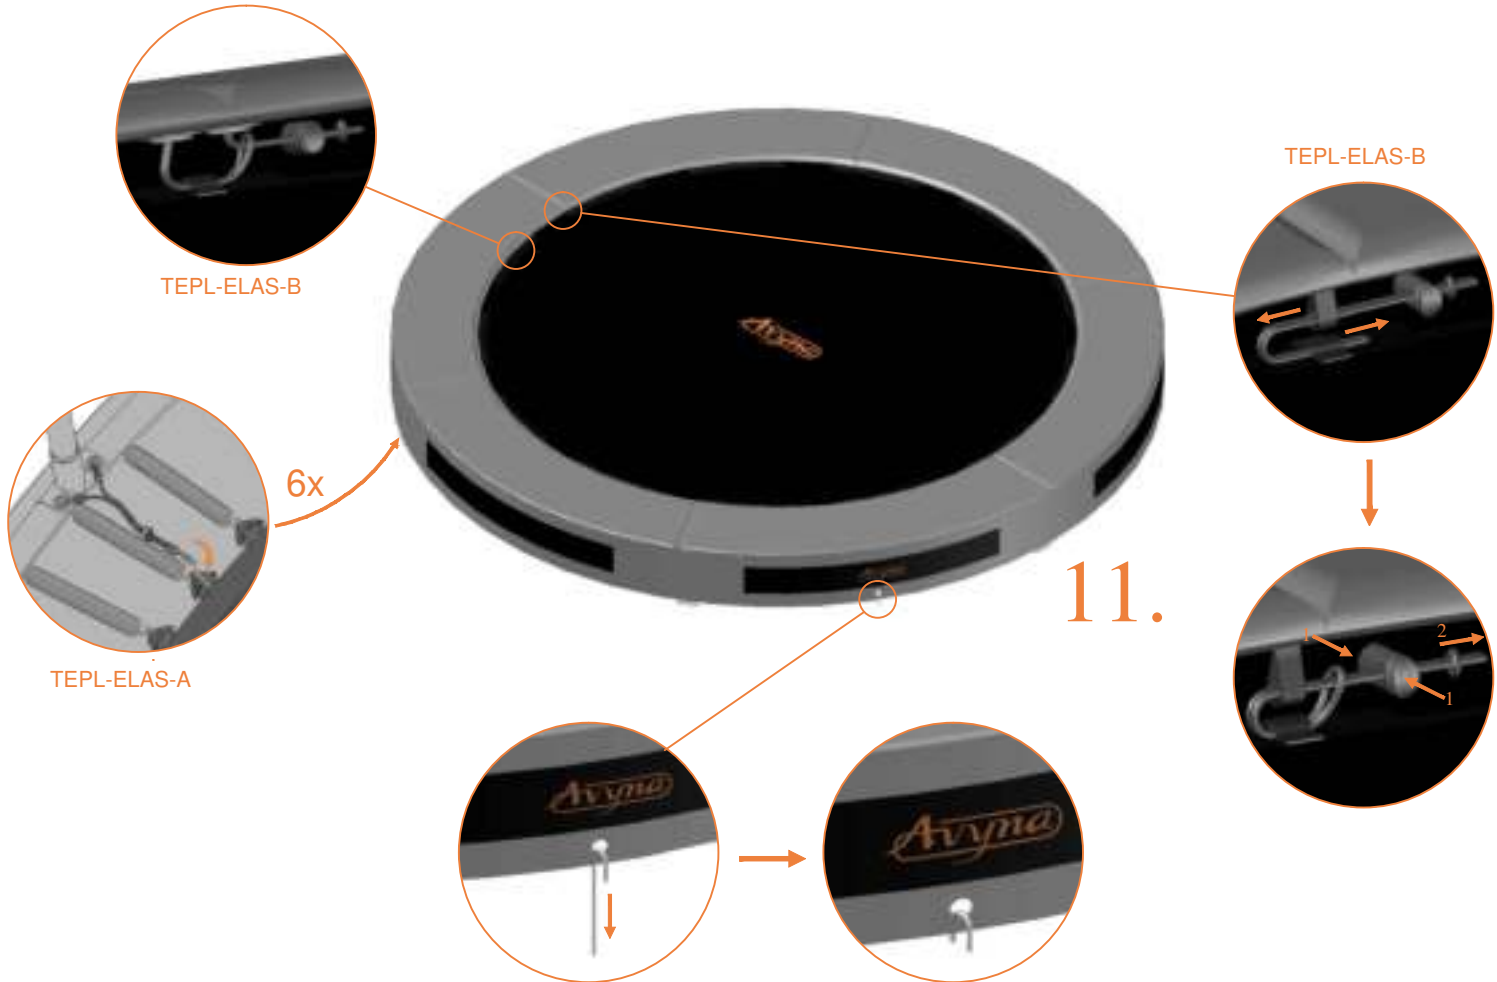

Model 08-I / Model 10-I

Aryna

Round Trampolines

Assembly manual

Model 08-I / Model 10-I

Model-08-I ø245cm				Model-10-I ø305cm			
	Quantity	Part number		Quantity	Part number		
Jumping mat	1	TEPL-08-222		1	TEPL-10-222		
Galvanized spring L=175mm ø3.2mm	60	TEPL-200-211/C		72	TEPL-200-211/C		
Safety pad	1	TEPL-08-333-I (green) or AVGR-08-333-I (grey) or CAM-08-333-I (camouflage) or ANBL-08-333-I (black)		1	TEPL-10-333-I (green) or AVGR-10-333-I (grey) or CAM-10-333-I (camouflage) or ANBL-10-333-I (black)		
Fastener for safety pad	6	TEPL-ELAS-A		6	TEPL-ELAS-A		
Fastener for safety pad	12	TEPL-ELAS-B		18	TEPL-ELAS-B		
H-tube	3	TEPL-08-115		3	TEPL-10-115		
Inground pin	6	TEPL-PIN		6	TEPL-PIN		
C-tube	3	TEPL-08-113		3	TEPL-10-113		
K-tube	3	TEPL-08-114		3	TEPL-10-114		
Tool for spring	1	TOOL-SPRING		1	TOOL-SPRING		
Inground pin for safe pad	12	TEPL-SP-PIN		12	TEPL-SP-PIN		
Users Manual	1	208010101		1	208010101		
Warning Card	1	208040101		1	208040101		
Tie rip for warning card	1	209010102		1	209010102		
Safety manual	1	208010301		1	208010301		

5.

6.

7.

TEPL-ELAS-B

TEPL-ELAS-B

6x

TEPL-ELAS-A

11.

Safety net for Model 08-I / Model 10-I

	Model 08-i ø245cm		Model 10-i ø305cm	
	Quantity	Part number	Quantity	Part number
Pole with sleeve for safety net	6	AVBL-08-802-A + AVBL-08-802-C	6	AVBL-08-802-A + AVBL-08-802-C
Pole for safety net	6	AVBL-08-802-B	6	AVBL-10-802-B
Clamp	6	CLAMP-TOOL- SN-08-i	6	CLAMP-TOOL- SN-10-i
Safety net	1	ANBL-208	1	ANBL-210
Straps for safety net	6	TEPL-BAND	6	TEPL-BAND
Fiberglass Rod	1set	FIBERGLASS-ROD-08-i	1set	FIBERGLASS-ROD-10-i
Screw M6-30	6	M6-30	6	M6-30
Fastener for safety net	6	TEPL-ELAS-C	12	TEPL-ELAS-C
Closure for safety net	2	TEPL-KNOOPJE	2	TEPL-KNOOPJE
Screw M8-20	24	M8-20	24	M8-20
Allen key	2	ALLEN-KEY	2	ALLEN-KEY
Wrench	2	WRENCH	2	WRENCH
Cap	6	TOP-CAP-BD	6	TOP-CAP-BD