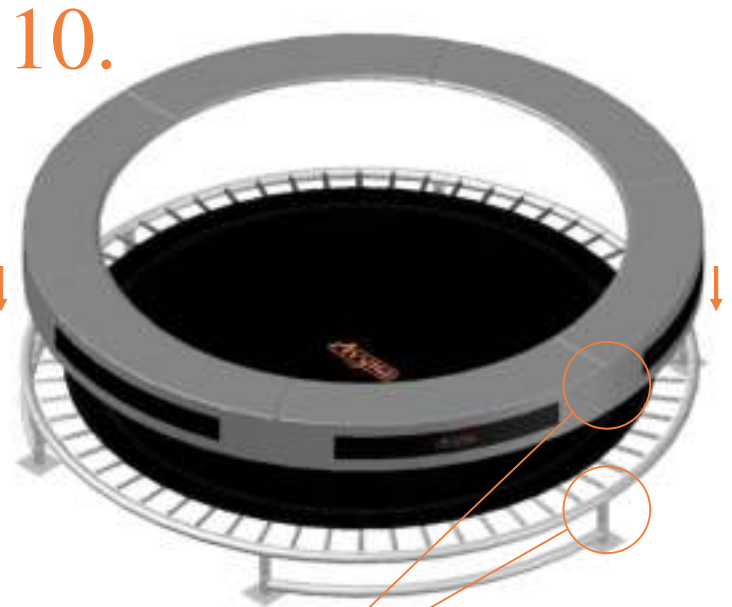

Model 08-I / Model 10-I

Aryna

Round Trampolines

Assembly manual

Model 08-I / Model 10-I

Model-08-I ø245cm				Model-10-I ø305cm			
	Quantity	Part number		Quantity	Part number		
Jumping mat	1	TEPL-08-222		1	TEPL-10-222		
Galvanized spring L=175mm ø3.2mm	60	TEPL-200-211/C		72	TEPL-200-211/C		
Safety pad	1	TEPL-08-333-I (green) or AVGR-08-333-I (grey) or CAM-08-333-I (camouflage) or ANBL-08-333-I (black)		1	TEPL-10-333-I (green) or AVGR-10-333-I (grey) or CAM-10-333-I (camouflage) or ANBL-10-333-I (black)		
Fastener for safety pad	6	TEPL-ELAS-A		6	TEPL-ELAS-A		
Fastener for safety pad	12	TEPL-ELAS-B		18	TEPL-ELAS-B		
H-tube	3	TEPL-08-115		3	TEPL-10-115		
Inground pin	6	TEPL-PIN		6	TEPL-PIN		
C-tube	3	TEPL-08-113		3	TEPL-10-113		
K-tube	3	TEPL-08-114		3	TEPL-10-114		
Tool for spring	1	TOOL-SPRING		1	TOOL-SPRING		
Inground pin for safe pad	12	TEPL-SP-PIN		12	TEPL-SP-PIN		
Users Manual	1	208010101		1	208010101		
Warning Card	1	208040101		1	208040101		
Tie rip for warning card	1	209010102		1	209010102		
Safety manual	1	208010301		1	208010301		

5.

6.

7.

TEPL-ELAS-B

TEPL-ELAS-B

6x

TEPL-ELAS-A

11.

Safety net for Model 08-I / Model 10-I

	Model 08-i ø245cm		Model 10-i ø305cm	
	Quantity	Part number	Quantity	Part number
Pole with sleeve for safety net	6	AVBL-08-802-A + AVBL-08-802-C	6	AVBL-08-802-A + AVBL-08-802-C
Pole for safety net	6	AVBL-08-802-B	6	AVBL-10-802-B
Clamp	6	CLAMP-TOOL- SN-08-i	6	CLAMP-TOOL- SN-10-i
Safety net	1	ANBL-208	1	ANBL-210
Straps for safety net	6	TEPL-BAND	6	TEPL-BAND
Fiberglass Rod	1set	FIBERGLASS-ROD-08-i	1set	FIBERGLASS-ROD-10-i
Screw M6-30	6	M6-30	6	M6-30
Fastener for safety net	6	TEPL-ELAS-C	12	TEPL-ELAS-C
Closure for safety net	2	TEPL-KNOOPJE	2	TEPL-KNOOPJE
Screw M8-20	24	M8-20	24	M8-20
Allen key	2	ALLEN-KEY	2	ALLEN-KEY
Wrench	2	WRENCH	2	WRENCH
Cap	6	TOP-CAP-BD	6	TOP-CAP-BD