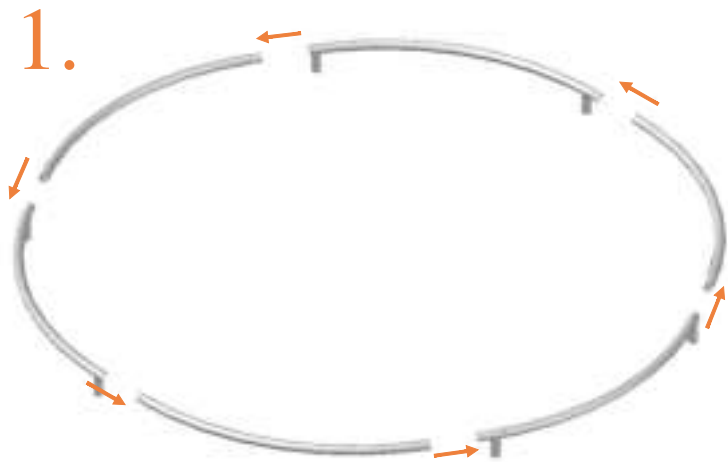

Model 08-I / Model 10-I

Aryna

Round Trampolines

Assembly manual

Model 08-I / Model 10-I

Model-08-I ø245cm				Model-10-I ø305cm			
	Quantity	Part number		Quantity	Part number		
Jumping mat	1	TEPL-08-222		1	TEPL-10-222		
Galvanized spring L=175mm ø3.2mm	60	TEPL-200-211/C		72	TEPL-200-211/C		
Safety pad	1	TEPL-08-333-I (green) or AVGR-08-333-I (grey) or CAM-08-333-I (camouflage) or ANBL-08-333-I (black)		1	TEPL-10-333-I (green) or AVGR-10-333-I (grey) or CAM-10-333-I (camouflage) or ANBL-10-333-I (black)		
Fastener for safety pad	6	TEPL-ELAS-A		6	TEPL-ELAS-A		
Fastener for safety pad	12	TEPL-ELAS-B		18	TEPL-ELAS-B		
H-tube	3	TEPL-08-115		3	TEPL-10-115		
Inground pin	6	TEPL-PIN		6	TEPL-PIN		
C-tube	3	TEPL-08-113		3	TEPL-10-113		
K-tube	3	TEPL-08-114		3	TEPL-10-114		
Tool for spring	1	TOOL-SPRING		1	TOOL-SPRING		
Inground pin for safe pad	12	TEPL-SP-PIN		12	TEPL-SP-PIN		
Users Manual	1	208010101		1	208010101		
Warning Card	1	208040101		1	208040101		
Tie rip for warning card	1	209010102		1	209010102		
Safety manual	1	208010301		1	208010301		

5.

6.

7.

TEPL-ELAS-B

TEPL-ELAS-B

6x

TEPL-ELAS-A

11.

Safety net for Model 08-I / Model 10-I

	Model 08-i ø245cm		Model 10-i ø305cm	
	Quantity	Part number	Quantity	Part number
Pole with sleeve for safety net	6	AVBL-08-802-A + AVBL-08-802-C	6	AVBL-08-802-A + AVBL-08-802-C
Pole for safety net	6	AVBL-08-802-B	6	AVBL-10-802-B
Clamp	6	CLAMP-TOOL- SN-08-i	6	CLAMP-TOOL- SN-10-i
Safety net	1	ANBL-208	1	ANBL-210
Straps for safety net	6	TEPL-BAND	6	TEPL-BAND
Fiberglass Rod	1set	FIBERGLASS-ROD-08-i	1set	FIBERGLASS-ROD-10-i
Screw M6-30	6	M6-30	6	M6-30
Fastener for safety net	6	TEPL-ELAS-C	12	TEPL-ELAS-C
Closure for safety net	2	TEPL-KNOOPJE	2	TEPL-KNOOPJE
Screw M8-20	24	M8-20	24	M8-20
Allen key	2	ALLEN-KEY	2	ALLEN-KEY
Wrench	2	WRENCH	2	WRENCH
Cap	6	TOP-CAP-BD	6	TOP-CAP-BD