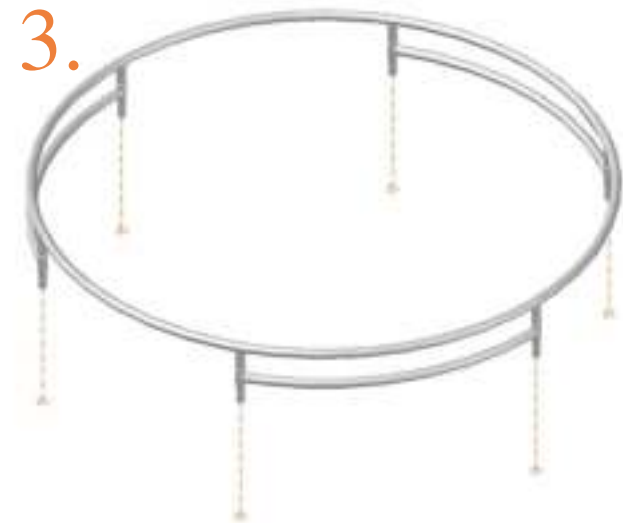

Model 08-I / Model 10-I

Aryna

Round Trampolines

Assembly manual

Model 08-I / Model 10-I

Model-08-I ø245cm				Model-10-I ø305cm			
	Quantity	Part number		Quantity	Part number		
Jumping mat	1	TEPL-08-222		1	TEPL-10-222		
Galvanized spring L=175mm ø3.2mm	60	TEPL-200-211/C		72	TEPL-200-211/C		
Safety pad	1	TEPL-08-333-I (green) or AVGR-08-333-I (grey) or CAM-08-333-I (camouflage) or ANBL-08-333-I (black)		1	TEPL-10-333-I (green) or AVGR-10-333-I (grey) or CAM-10-333-I (camouflage) or ANBL-10-333-I (black)		
Fastener for safety pad	6	TEPL-ELAS-A		6	TEPL-ELAS-A		
Fastener for safety pad	12	TEPL-ELAS-B		18	TEPL-ELAS-B		
H-tube	3	TEPL-08-115		3	TEPL-10-115		
Inground pin	6	TEPL-PIN		6	TEPL-PIN		
C-tube	3	TEPL-08-113		3	TEPL-10-113		
K-tube	3	TEPL-08-114		3	TEPL-10-114		
Tool for spring	1	TOOL-SPRING		1	TOOL-SPRING		
Inground pin for safe pad	12	TEPL-SP-PIN		12	TEPL-SP-PIN		
Users Manual	1	208010101		1	208010101		
Warning Card	1	208040101		1	208040101		
Tie rip for warning card	1	209010102		1	209010102		
Safety manual	1	208010301		1	208010301		

5.

6.

7.

TEPL-ELAS-B

TEPL-ELAS-B

6x

TEPL-ELAS-A

11.

Safety net for Model 08-I / Model 10-I

	Model 08-i ø245cm		Model 10-i ø305cm	
	Quantity	Part number	Quantity	Part number
Pole with sleeve for safety net	6	AVBL-08-802-A + AVBL-08-802-C	6	AVBL-08-802-A + AVBL-08-802-C
Pole for safety net	6	AVBL-08-802-B	6	AVBL-10-802-B
Clamp	6	CLAMP-TOOL- SN-08-i	6	CLAMP-TOOL- SN-10-i
Safety net	1	ANBL-208	1	ANBL-210
Straps for safety net	6	TEPL-BAND	6	TEPL-BAND
Fiberglass Rod	1set	FIBERGLASS-ROD-08-i	1set	FIBERGLASS-ROD-10-i
Screw M6-30	6	M6-30	6	M6-30
Fastener for safety net	6	TEPL-ELAS-C	12	TEPL-ELAS-C
Closure for safety net	2	TEPL-KNOOPJE	2	TEPL-KNOOPJE
Screw M8-20	24	M8-20	24	M8-20
Allen key	2	ALLEN-KEY	2	ALLEN-KEY
Wrench	2	WRENCH	2	WRENCH
Cap	6	TOP-CAP-BD	6	TOP-CAP-BD