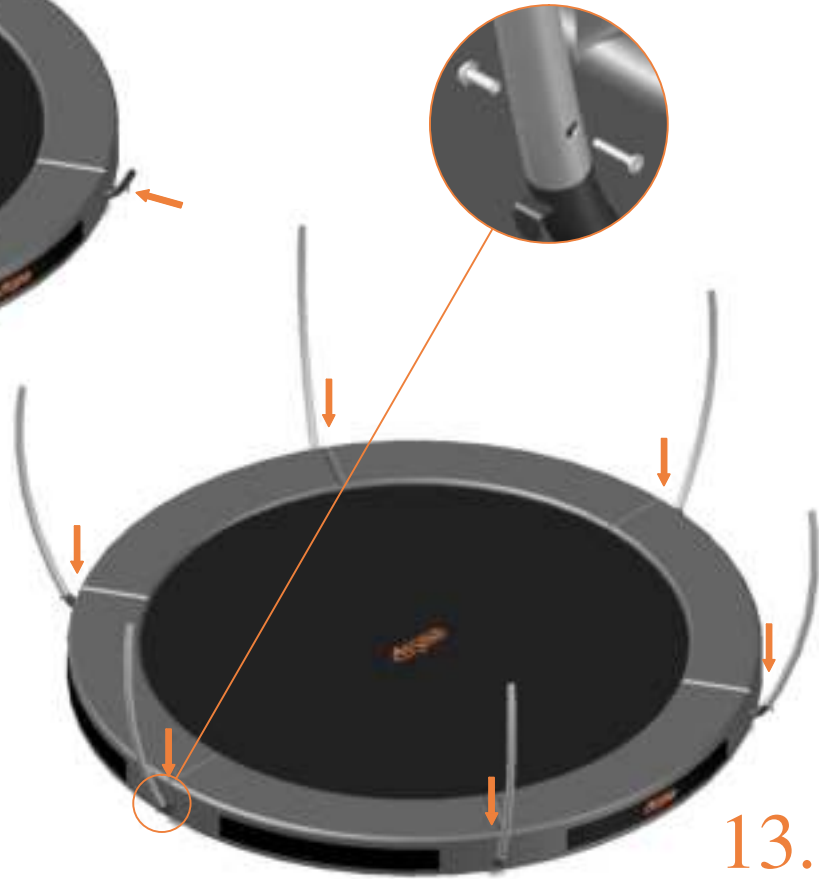

Model 08-i ø245cm		Model 10-i ø305cm	
	Quantity	Part number	Quantity	Part number
Pole with sleeve for safety net	6	AVBL-08-802-A + AVBL-08-802-C	6	AVBL-08-802-A + AVBL-08-802-C
Pole for safety net	6	AVBL-08-802-B	6	AVBL-10-802-B
Clamp	6	CLAMP-TOOL- SN-08-i	6	CLAMP-TOOL- SN-10-i
Safety net	1	ANBL-208	1	ANBL-210
Straps for safety net	6	TEPL-BAND	6	TEPL-BAND
Fiberglass Rod	1set	FIBERGLASS-ROD-08-i	1set	FIBERGLASS-ROD-10-i
Screw M6-30	6	M6-30	6	M6-30
Fastener for safety net	6	TEPL-ELAS-C	12	TEPL-ELAS-C
Closure for safety net	2	TEPL-KNOOPJE	2	TEPL-KNOOPJE
Screw M8-20	24	M8-20	24	M8-20
Allen key	2	ALLEN-KEY	2	ALLEN-KEY
Wrench	2	WRENCH	2	WRENCH
Cap	6	TOP-CAP-BD	6	TOP-CAP-BD

13.