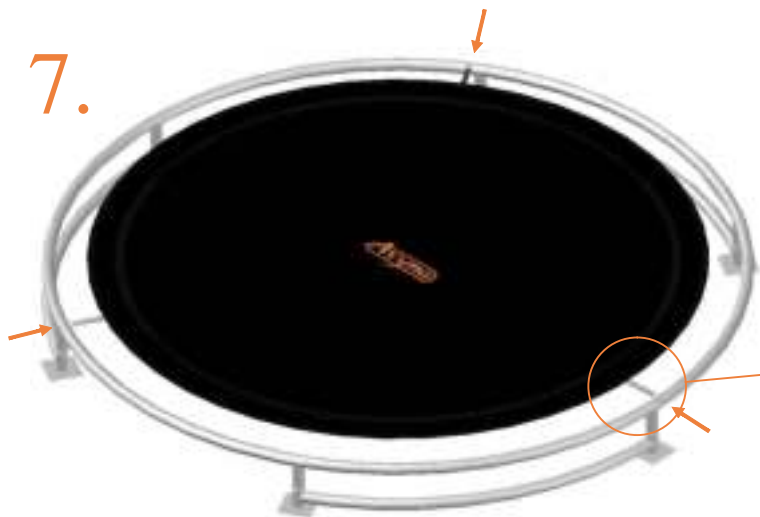

Model 08-I / Model 10-I

Aryna

Round Trampolines

Assembly manual

Model 08-I / Model 10-I

Model-08-I ø245cm				Model-10-I ø305cm			
	Quantity	Part number		Quantity	Part number		
Jumping mat	1	TEPL-08-222		1	TEPL-10-222		
Galvanized spring L=175mm ø3.2mm	60	TEPL-200-211/C		72	TEPL-200-211/C		
Safety pad	1	TEPL-08-333-I (green) or AVGR-08-333-I (grey) or CAM-08-333-I (camouflage) or ANBL-08-333-I (black)		1	TEPL-10-333-I (green) or AVGR-10-333-I (grey) or CAM-10-333-I (camouflage) or ANBL-10-333-I (black)		
Fastener for safety pad	6	TEPL-ELAS-A		6	TEPL-ELAS-A		
Fastener for safety pad	12	TEPL-ELAS-B		18	TEPL-ELAS-B		
H-tube	3	TEPL-08-115		3	TEPL-10-115		
Inground pin	6	TEPL-PIN		6	TEPL-PIN		
C-tube	3	TEPL-08-113		3	TEPL-10-113		
K-tube	3	TEPL-08-114		3	TEPL-10-114		
Tool for spring	1	TOOL-SPRING		1	TOOL-SPRING		
Inground pin for safe pad	12	TEPL-SP-PIN		12	TEPL-SP-PIN		
Users Manual	1	208010101		1	208010101		
Warning Card	1	208040101		1	208040101		
Tie rip for warning card	1	209010102		1	209010102		
Safety manual	1	208010301		1	208010301		

5.

6.

7.

TEPL-ELAS-B

TEPL-ELAS-B

6x

TEPL-ELAS-A

11.

Safety net for Model 08-I / Model 10-I

	Model 08-i ø245cm		Model 10-i ø305cm	
	Quantity	Part number	Quantity	Part number
Pole with sleeve for safety net	6	AVBL-08-802-A + AVBL-08-802-C	6	AVBL-08-802-A + AVBL-08-802-C
Pole for safety net	6	AVBL-08-802-B	6	AVBL-10-802-B
Clamp	6	CLAMP-TOOL- SN-08-i	6	CLAMP-TOOL- SN-10-i
Safety net	1	ANBL-208	1	ANBL-210
Straps for safety net	6	TEPL-BAND	6	TEPL-BAND
Fiberglass Rod	1set	FIBERGLASS-ROD-08-i	1set	FIBERGLASS-ROD-10-i
Screw M6-30	6	M6-30	6	M6-30
Fastener for safety net	6	TEPL-ELAS-C	12	TEPL-ELAS-C
Closure for safety net	2	TEPL-KNOOPJE	2	TEPL-KNOOPJE
Screw M8-20	24	M8-20	24	M8-20
Allen key	2	ALLEN-KEY	2	ALLEN-KEY
Wrench	2	WRENCH	2	WRENCH
Cap	6	TOP-CAP-BD	6	TOP-CAP-BD