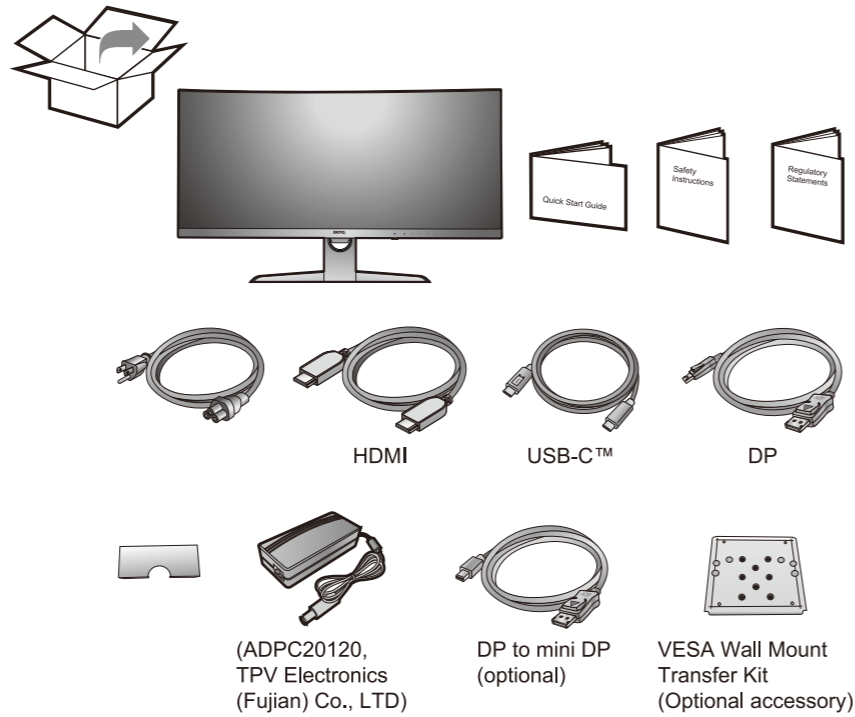

EX Series LCD Monitor Quick Start Guide

DN: EX3501-EQ-V0

© 2020 BenQ Corporation. All rights reserved. Rights of modification reserved.