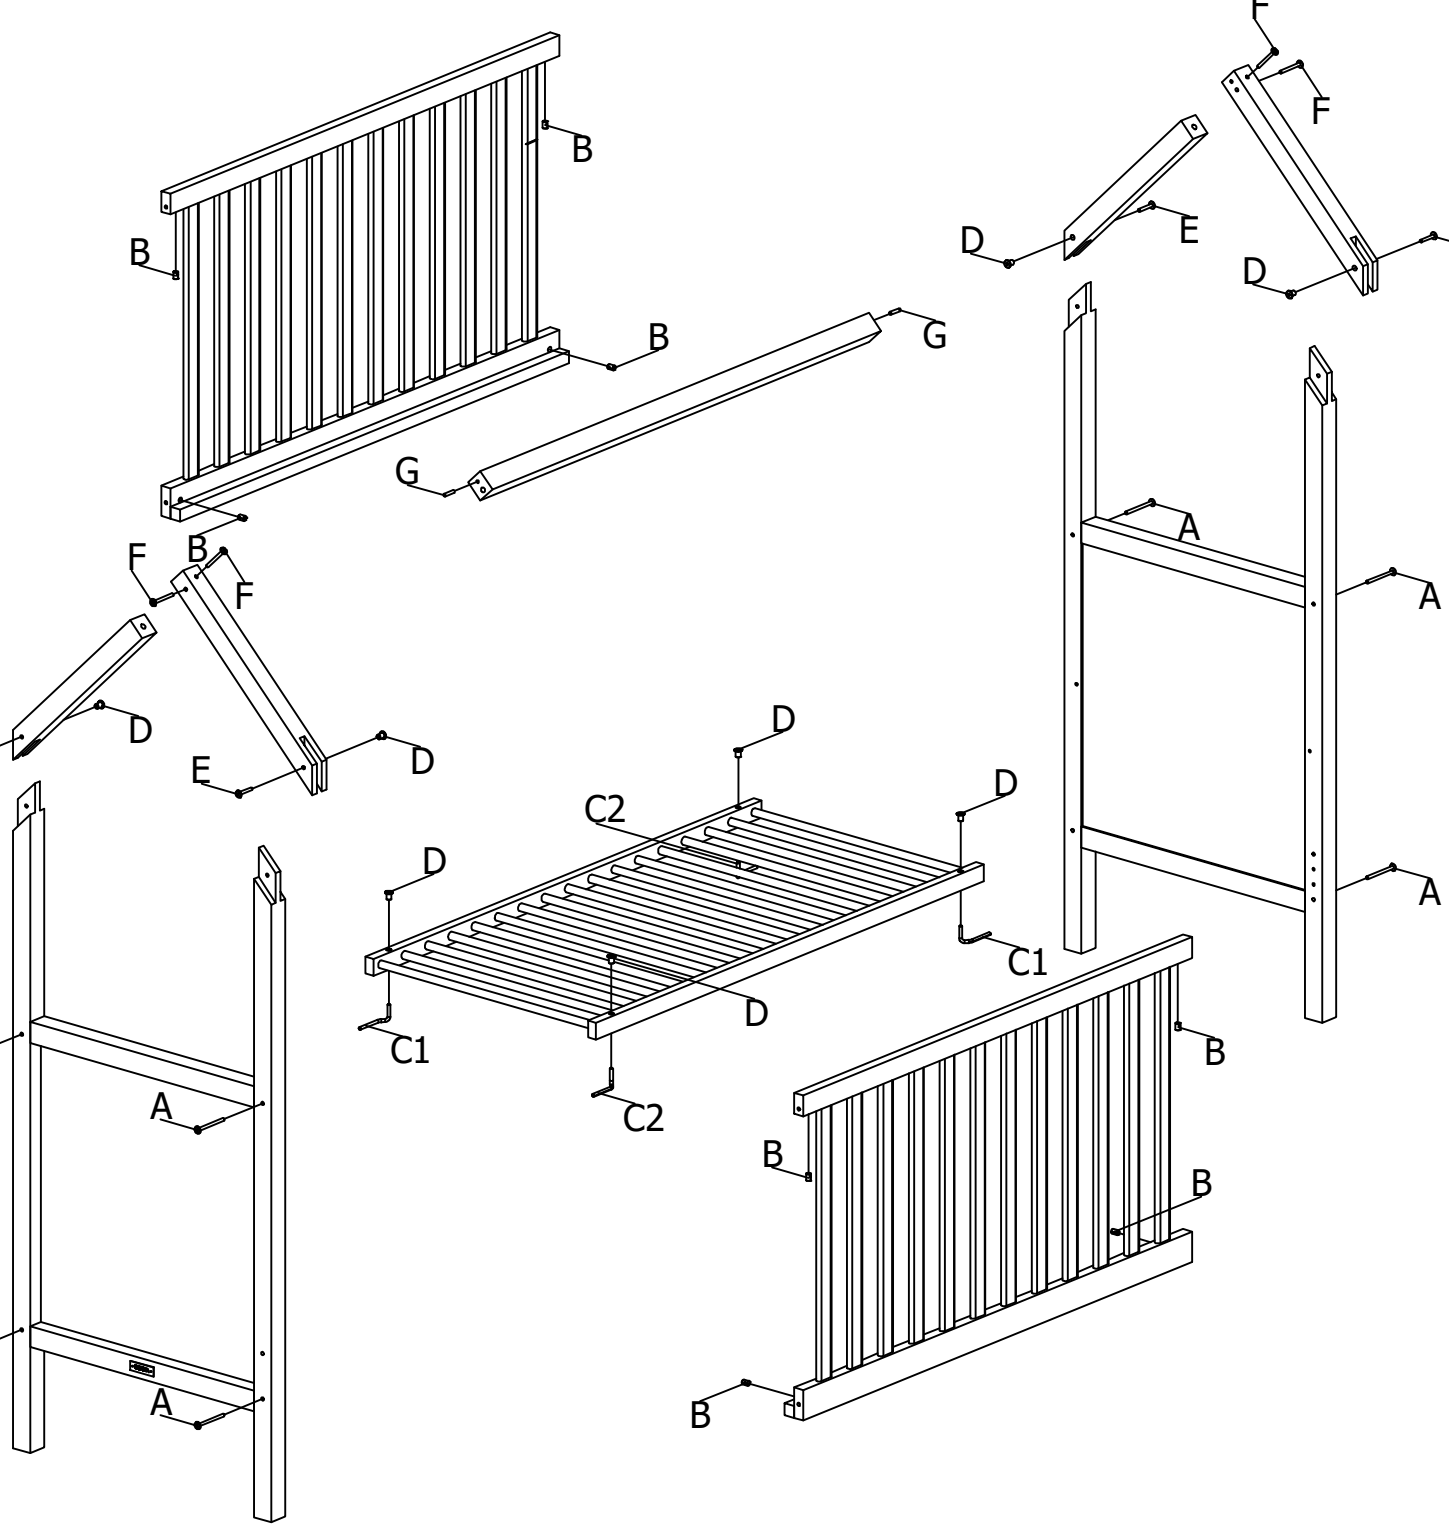

A M6X80 8X	 B M6 8X	 C1 2X	 C2 2X	 D M6 8X	 E M6X35 4X
artcode: 441022		artcode: 442004		artcode: 897024	
artcode: 441043		artcode: 445001		artcode: 445002	

artcode: 441022   artcode: 442004   artcode: 897024   artcode: 897024   artcode: 442009   artcode: 441013

  F M6X60 4X	 G Ø6X30 6X	 H SW4 1X	 I SW5 1X
artcode: 441043		artcode: 445002