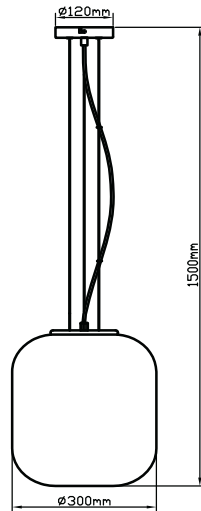

INSTRUCTION MANUAL

Bliss HL Black with Black Smoke Glass 93956

INPUT: AC220-240V