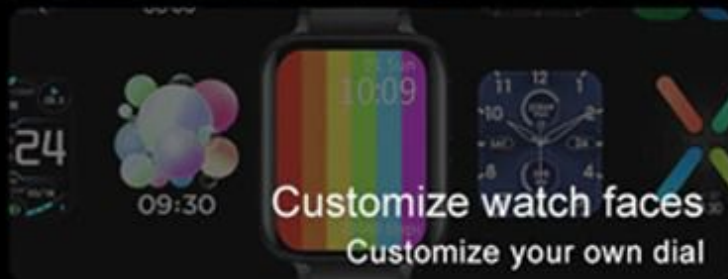

8 reasons choosing

Bluetooth call

Answer and make calls directly on the watch

Hyperboloid screen

1.78-inch full-screen

Both engines, full power
40 hours use

Sports health assistant
Exercise, heart rate, all-around monitoring

MP3 music

BUILT-IN 512 MB can hold dozens of songs

ECG monitoring

ECG monitoring anytime, anywhere

Customize watch faces

Customize your own dial

IP67 waterproof

Daily life waterproof

Note: 1.78" display, 40-hours use, 7-days standby, IP67 waterproof