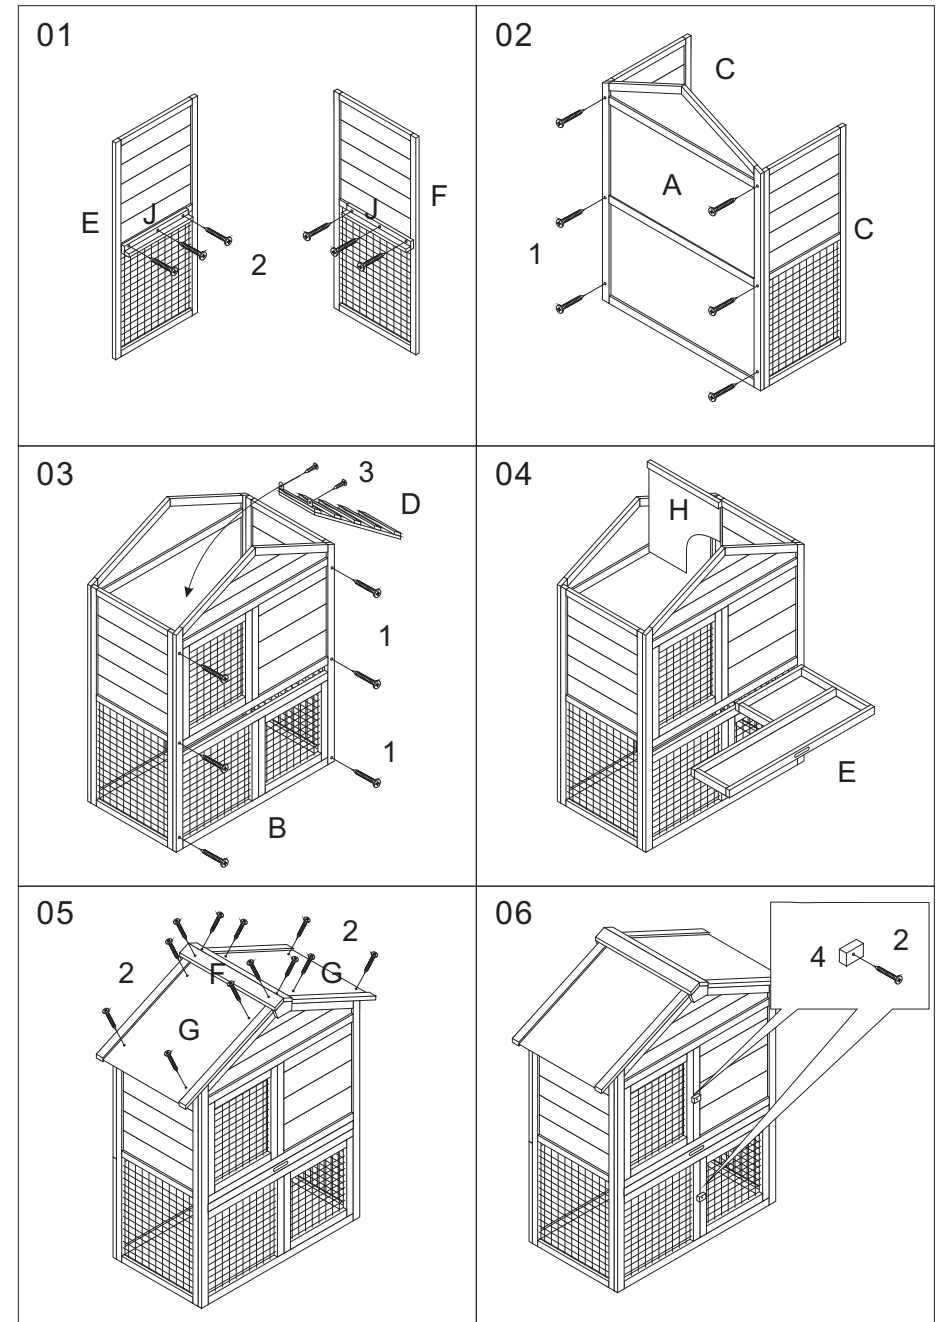

Konijnenhok Jana - Kippenhok

	1  3.5x40mm x12	2  3.5x30mm x20	3  3x16mm x2
	4  x2		

A  x1	B  x1	
C  x2	D  x1	E  x1
F  x1	G  x2	H  x1
	J  x2	