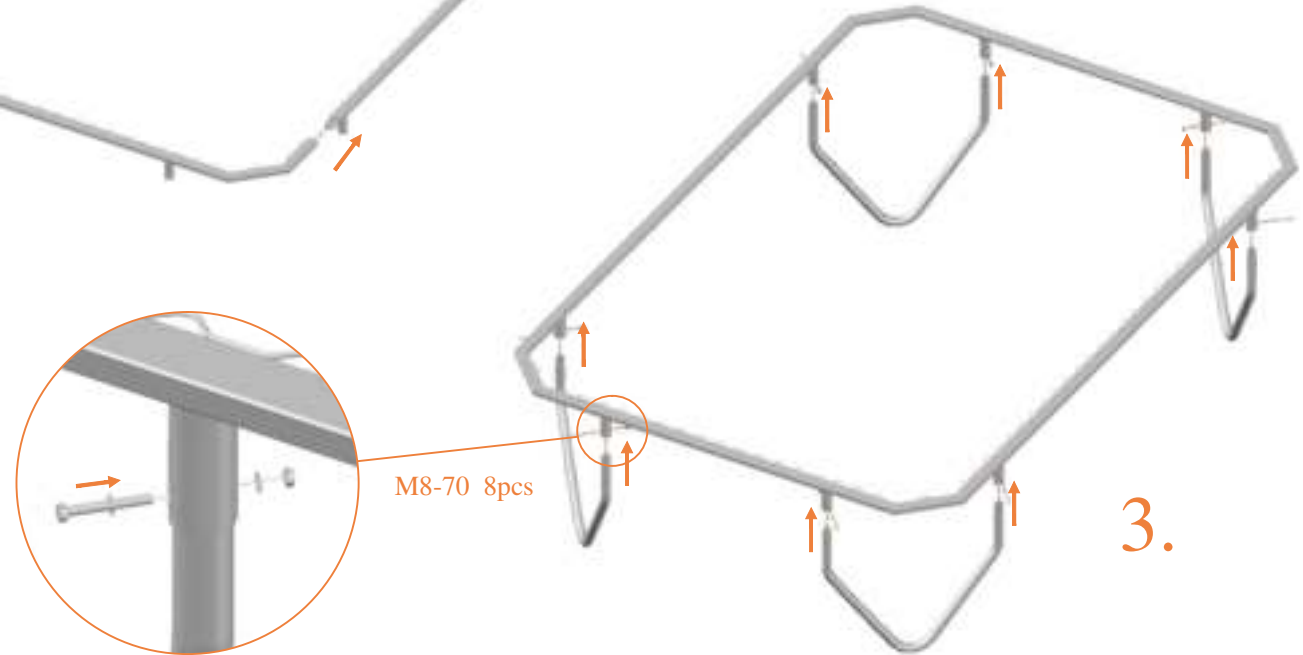

Model 238 APPROX 380x255cm			
Quantity	Part number		
Jumping mat	1	TEPL-238-222	
Galvanized spring L=215mm Ø3.2mm	90	TEPL-200-211/A	
Galvanized spring L=175mm Ø3.2mm	4	TEPL-200-211/C	
Safety pad	1	TEPL-238-333-grey or AVGR-238-333-green or CAM-238-333-camouflage	
Fastener for Safety pad	12	TEPL-ELAS-A	
V-tube	4	TEPL-238-116 A	
U-tube	2	TEPL-238-1142	

Model 238 APPROX 380x255cm			
Quantity	Part number		
K-tube	2	TEPL-238-1141	
Screw M8, nut and washer	8	M8-70	
Wrench	2	WRENCH	
Fastener for Safety pad	20	TEPL-ELAS-B	
Tool for springs	1	TOOL-SPRING	
Safety Manual	1	208010301	
Users Manual	1	208010101	
Warning Card	1	208040101	
Tie rip for warning card	1	209010102	
J-tube	8	TEPL-238-116 B	
Screw M8, nut and washer	8	M8 - 60