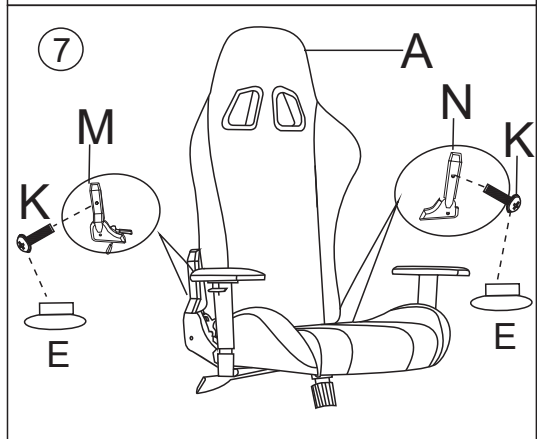

Ax1 	Ix16 M8x25
Bx1 	Jx10 M6x14
Cx1 	Kx2 M5x8
Dx5 	Lx2
Ex2 	Mx1
Fx1 	Nx1
Gx1 	Ox1
Hx1 	Px5