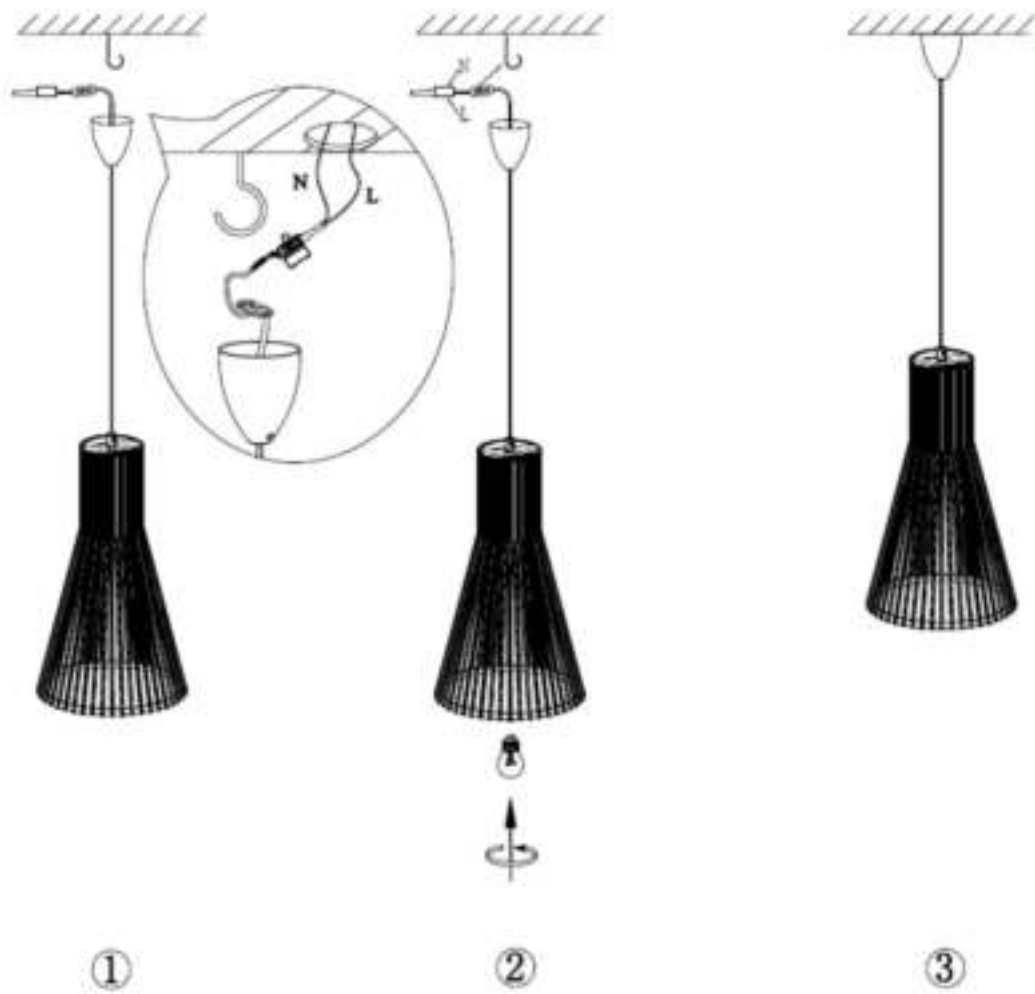

Line drawing of the item (with outline dimensions)

Item number: 06499/26/72

Installation drawing (the same as it in its instruction manual)

Technical details

materials used:	Bamboo, plastic, metal
color:	Natural, Transparent
dimmable and how is the fixture dimmable:	N/A
size:	Height: 47 Length: 26 Width: 26 Net Weight: 0.5KG
power requirements:	220-240V
bulb type and maximum Wattage:	E27 Max.60W
number of bulbs:	1XE27
IP degree:	20