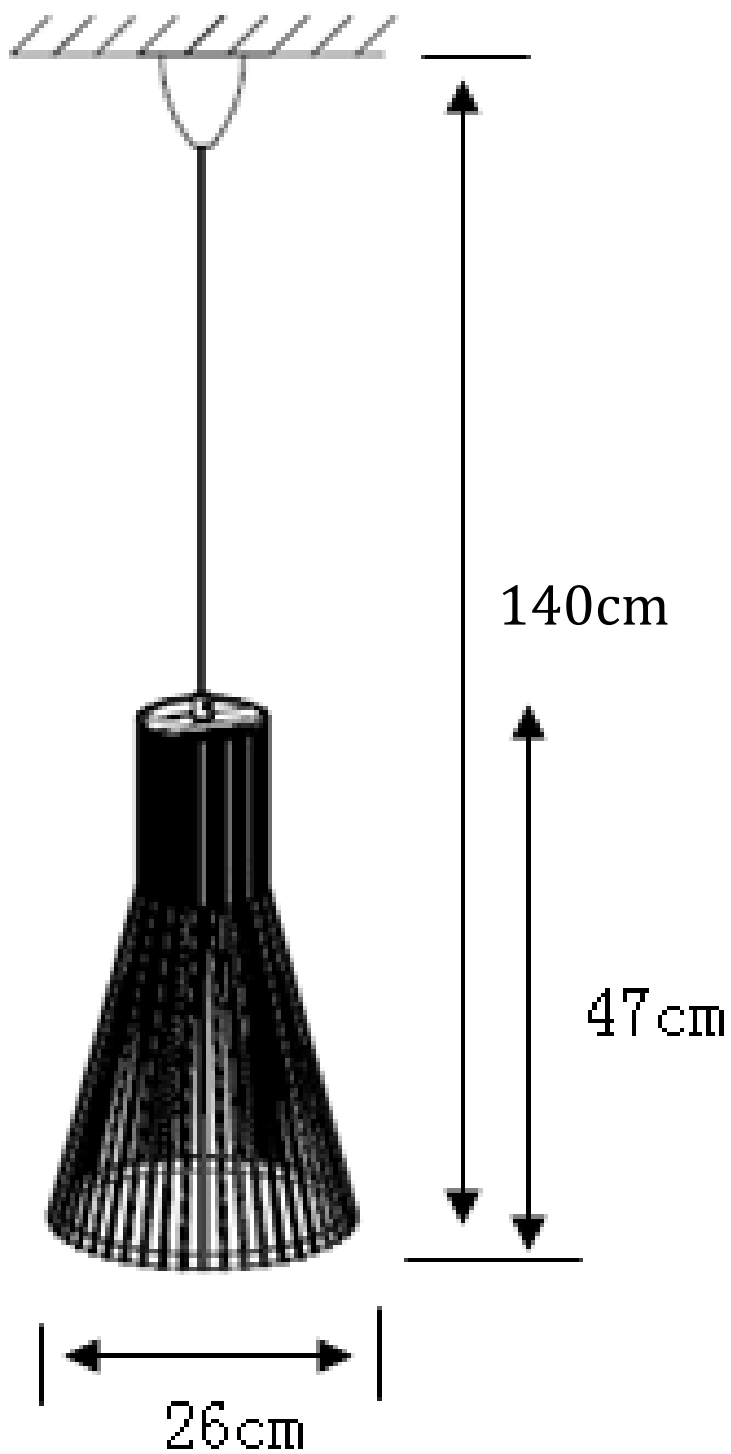

Line drawing of the item (with outline dimensions)

Item number: 06499/26/72

Installation drawing (the same as it in its instruction manual)

Technical details

materials used:	Bamboo, plastic, metal
color:	Natural, Transparent
dimmable and how is the fixture dimmable:	N/A
size:	Height: 47 Length: 26 Width: 26 Net Weight: 0.5KG
power requirements:	220-240V
bulb type and maximum Wattage:	E27 Max.60W
number of bulbs:	1XE27
IP degree:	20