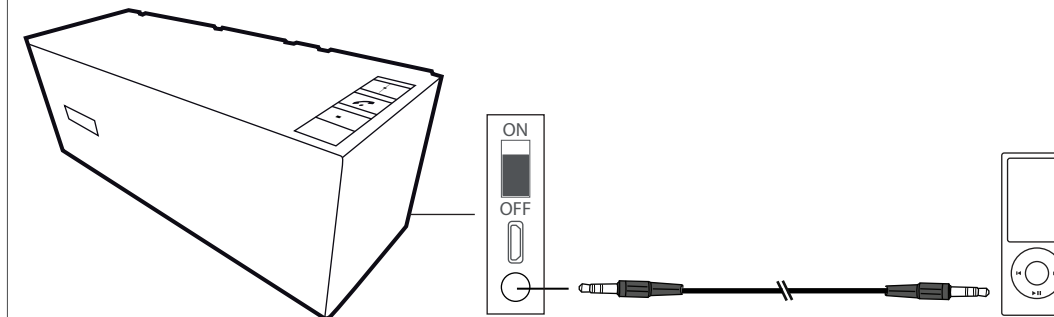

UR SPK-01

Wireless - play music

Wireless - phone call

Wired - setup

FAQ

Frequently asked questions

www.urbanrevolt.com/19668/faq