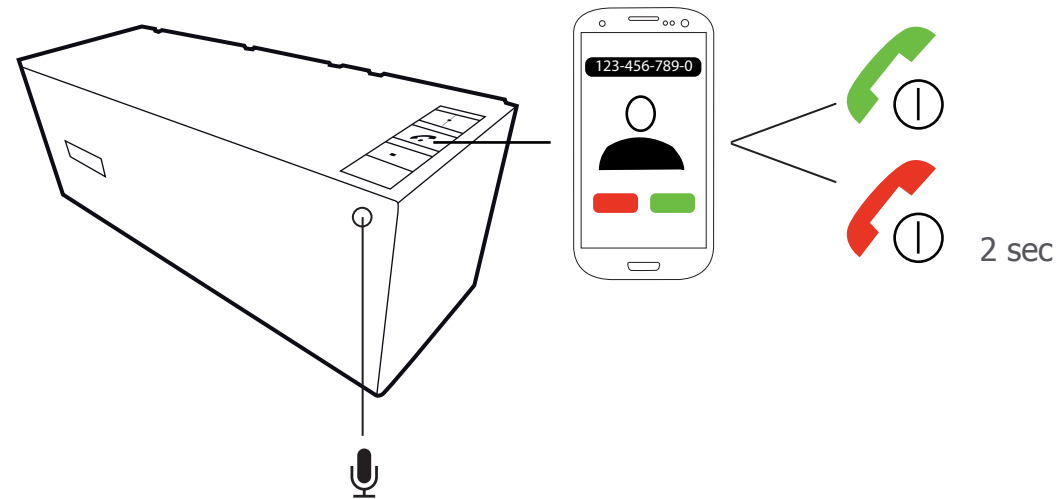

Wireless - phone call