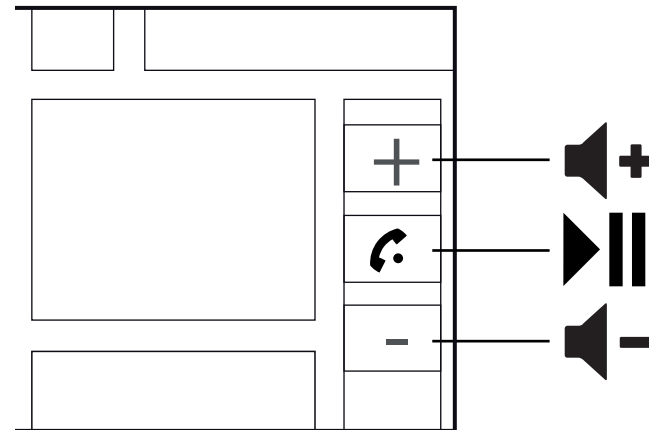

Wireless - play music