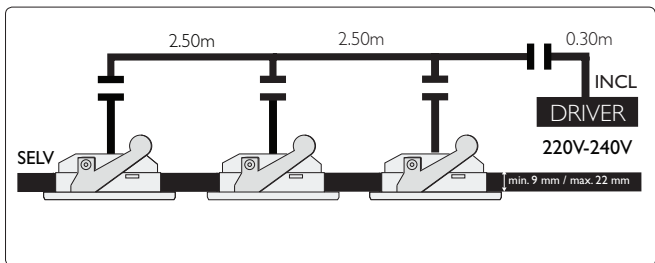

# PHILIPS

Incl.

3x Luxeon Rebel  
Powered

Ø 65mm

8

!

Philips Lighting Contact Centre  
Int. Business Reply Service  
I.B.R.S. / C.C.R.I. Numéro 10461  
5600 VB Eindhoven  
Pays-Bas / The Netherlands

[www.philips.com/homelighting](http://www.philips.com/homelighting)  
☎ +800 7445 4775