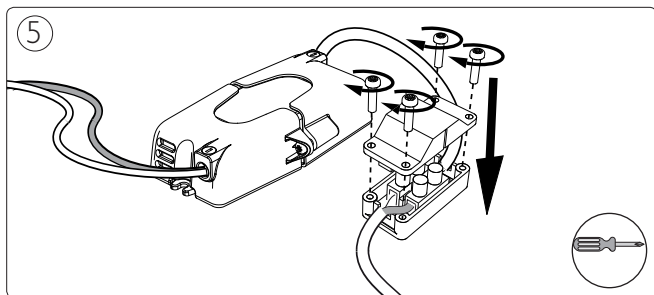

# PHILIPS

Incl.

3x Luxeon Rebel  
Powered

Ø 65mm

8

!

Philips Lighting Contact Centre  
Int. Business Reply Service  
I.B.R.S. / C.C.R.I. Numéro 10461  
5600 VB Eindhoven  
Pays-Bas / The Netherlands

[www.philips.com/homelighting](http://www.philips.com/homelighting)  
☎ +800 7445 4775