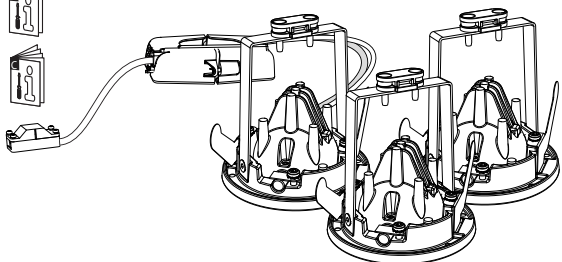

# PHILIPS

Incl.

3x Luxeon Rebel  
Powered

Ø 65mm

8

!

Philips Lighting Contact Centre  
Int. Business Reply Service  
I.B.R.S. / C.C.R.I. Numéro 10461  
5600 VB Eindhoven  
Pays-Bas / The Netherlands

[www.philips.com/homelighting](http://www.philips.com/homelighting)  
☎ +800 7445 4775