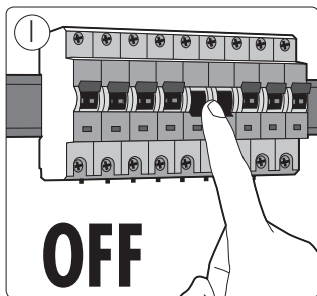

# PHILIPS

Incl.

3x Luxeon Rebel  
Powered

Ø 65mm

8

!

Philips Lighting Contact Centre  
Int. Business Reply Service  
I.B.R.S. / C.C.R.I. Numéro 10461  
5600 VB Eindhoven  
Pays-Bas / The Netherlands

[www.philips.com/homelighting](http://www.philips.com/homelighting)  
☎ +800 7445 4775