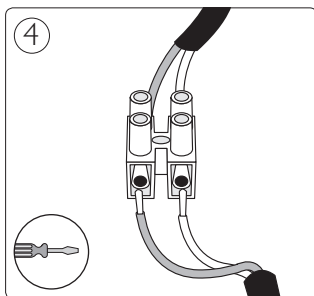

# PHILIPS

Incl.

3x Luxeon Rebel  
Powered

Ø 65mm

8

!

Philips Lighting Contact Centre  
Int. Business Reply Service  
I.B.R.S. / C.C.R.I. Numéro 10461  
5600 VB Eindhoven  
Pays-Bas / The Netherlands

[www.philips.com/homelighting](http://www.philips.com/homelighting)  
☎ +800 7445 4775