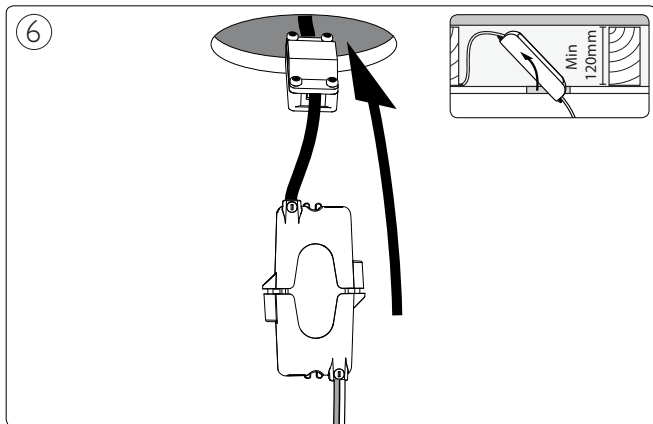

# PHILIPS

Incl.

3x Luxeon Rebel  
Powered

Ø 65mm

8

!

Philips Lighting Contact Centre  
Int. Business Reply Service  
I.B.R.S. / C.C.R.I. Numéro 10461  
5600 VB Eindhoven  
Pays-Bas / The Netherlands

[www.philips.com/homelighting](http://www.philips.com/homelighting)  
☎ +800 7445 4775