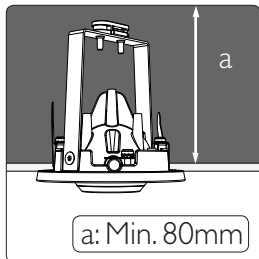

# PHILIPS

Incl.

3x Luxeon Rebel  
Powered

Ø 65mm

8

!

Philips Lighting Contact Centre  
Int. Business Reply Service  
I.B.R.S. / C.C.R.I. Numéro 10461  
5600 VB Eindhoven  
Pays-Bas / The Netherlands

[www.philips.com/homelighting](http://www.philips.com/homelighting)  
☎ +800 7445 4775