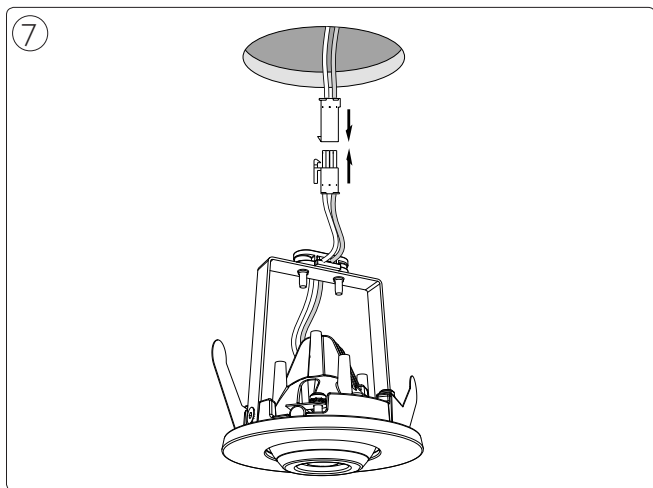

# PHILIPS

Incl.

3x Luxeon Rebel  
Powered

Ø 65mm

8

!

Philips Lighting Contact Centre  
Int. Business Reply Service  
I.B.R.S. / C.C.R.I. Numéro 10461  
5600 VB Eindhoven  
Pays-Bas / The Netherlands

[www.philips.com/homelighting](http://www.philips.com/homelighting)  
☎ +800 7445 4775