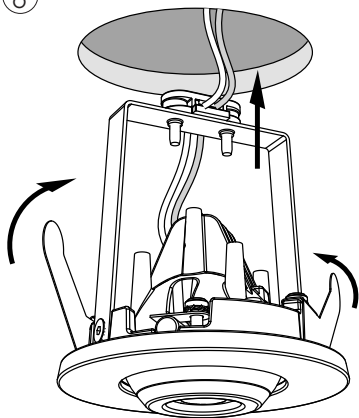

# PHILIPS

Incl.

3x Luxeon Rebel  
Powered

Ø 65mm

8

!

Philips Lighting Contact Centre  
Int. Business Reply Service  
I.B.R.S. / C.C.R.I. Numéro 10461  
5600 VB Eindhoven  
Pays-Bas / The Netherlands

[www.philips.com/homelighting](http://www.philips.com/homelighting)  
☎ +800 7445 4775