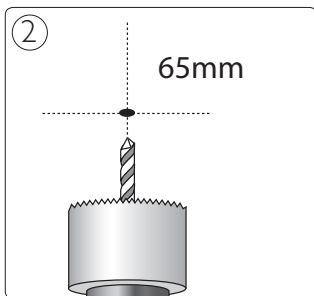

# PHILIPS

Incl.

3x Luxeon Rebel  
Powered

Ø 65mm

8

!

Philips Lighting Contact Centre  
Int. Business Reply Service  
I.B.R.S. / C.C.R.I. Numéro 10461  
5600 VB Eindhoven  
Pays-Bas / The Netherlands

[www.philips.com/homelighting](http://www.philips.com/homelighting)  
☎ +800 7445 4775