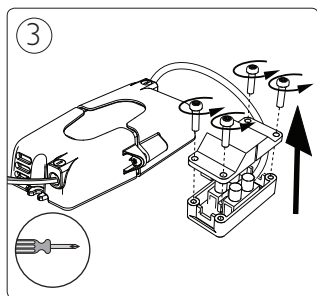

# PHILIPS

Incl.

3x Luxeon Rebel  
Powered

Ø 65mm

8

!

Philips Lighting Contact Centre  
Int. Business Reply Service  
I.B.R.S. / C.C.R.I. Numéro 10461  
5600 VB Eindhoven  
Pays-Bas / The Netherlands

[www.philips.com/homelighting](http://www.philips.com/homelighting)  
☎ +800 7445 4775