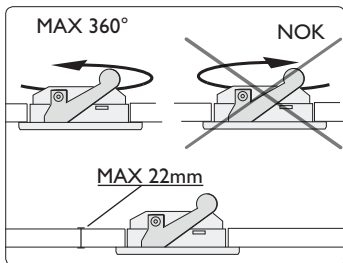

# PHILIPS

Incl.

3x Luxeon Rebel  
Powered

Ø 65mm

8

!

Philips Lighting Contact Centre  
Int. Business Reply Service  
I.B.R.S. / C.C.R.I. Numéro 10461  
5600 VB Eindhoven  
Pays-Bas / The Netherlands

[www.philips.com/homelighting](http://www.philips.com/homelighting)  
☎ +800 7445 4775