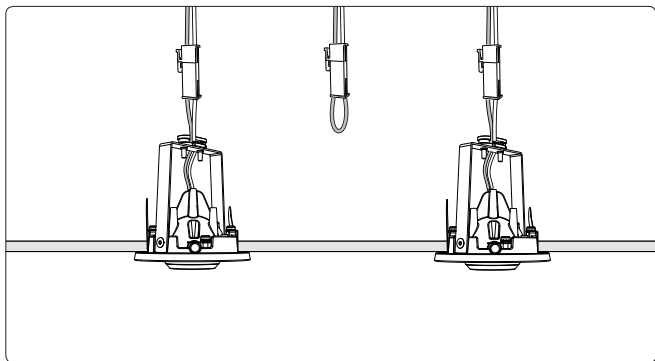

# PHILIPS

Incl.

3x Luxeon Rebel  
Powered

Ø 65mm

8

!

Philips Lighting Contact Centre  
Int. Business Reply Service  
I.B.R.S. / C.C.R.I. Numéro 10461  
5600 VB Eindhoven  
Pays-Bas / The Netherlands

[www.philips.com/homelighting](http://www.philips.com/homelighting)  
☎ +800 7445 4775