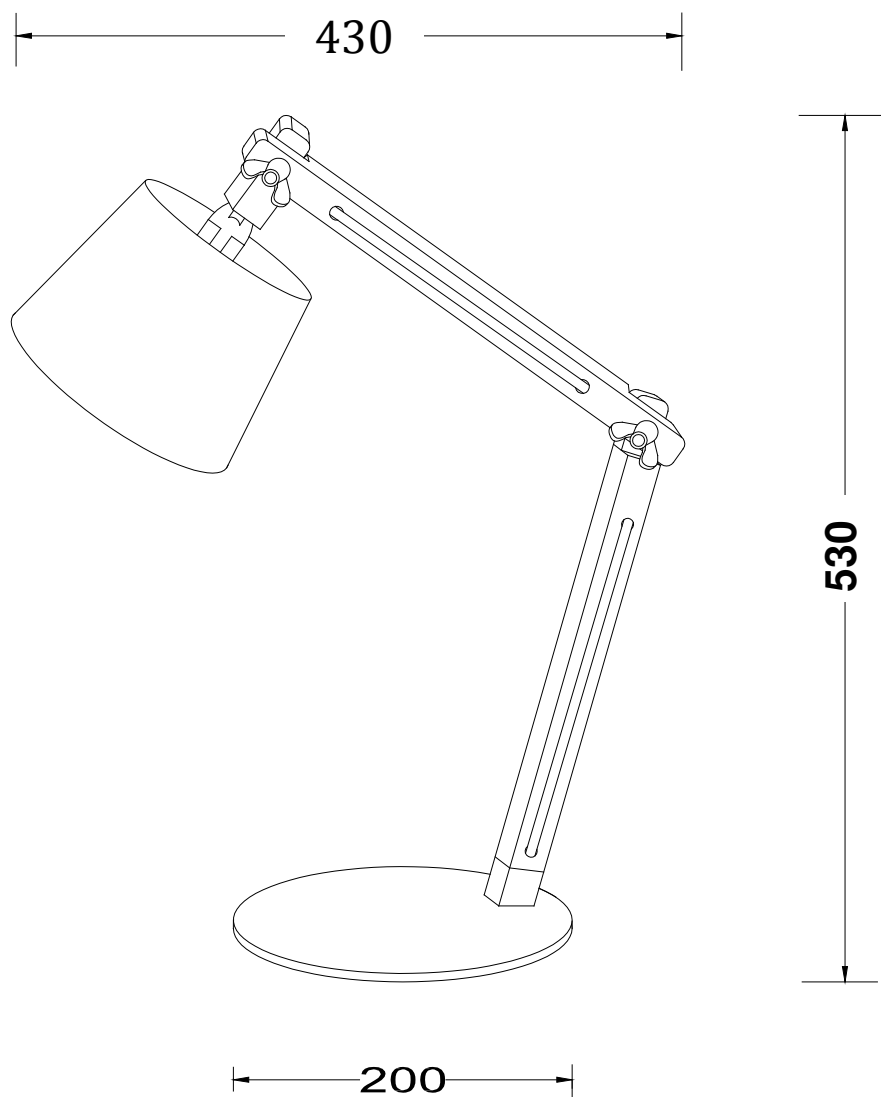

Line drawing of the item

item number: 03600/01/30

# Installation Drawing

materials used:	Metal+fabric+pine wood	
color:	black	
dimmable and how is the fixture dimmable:	No dimmable	
size:	Height:	530mm
	Length:	430mm
	Width:	200mm
	Net Weight:	1.66kg
power requirements:	220-240V~50Hz	
bulb type and maximum Wattage:	1x E14 Max. 40W	
number of bulbs:	1	
IP degree:	IP20	