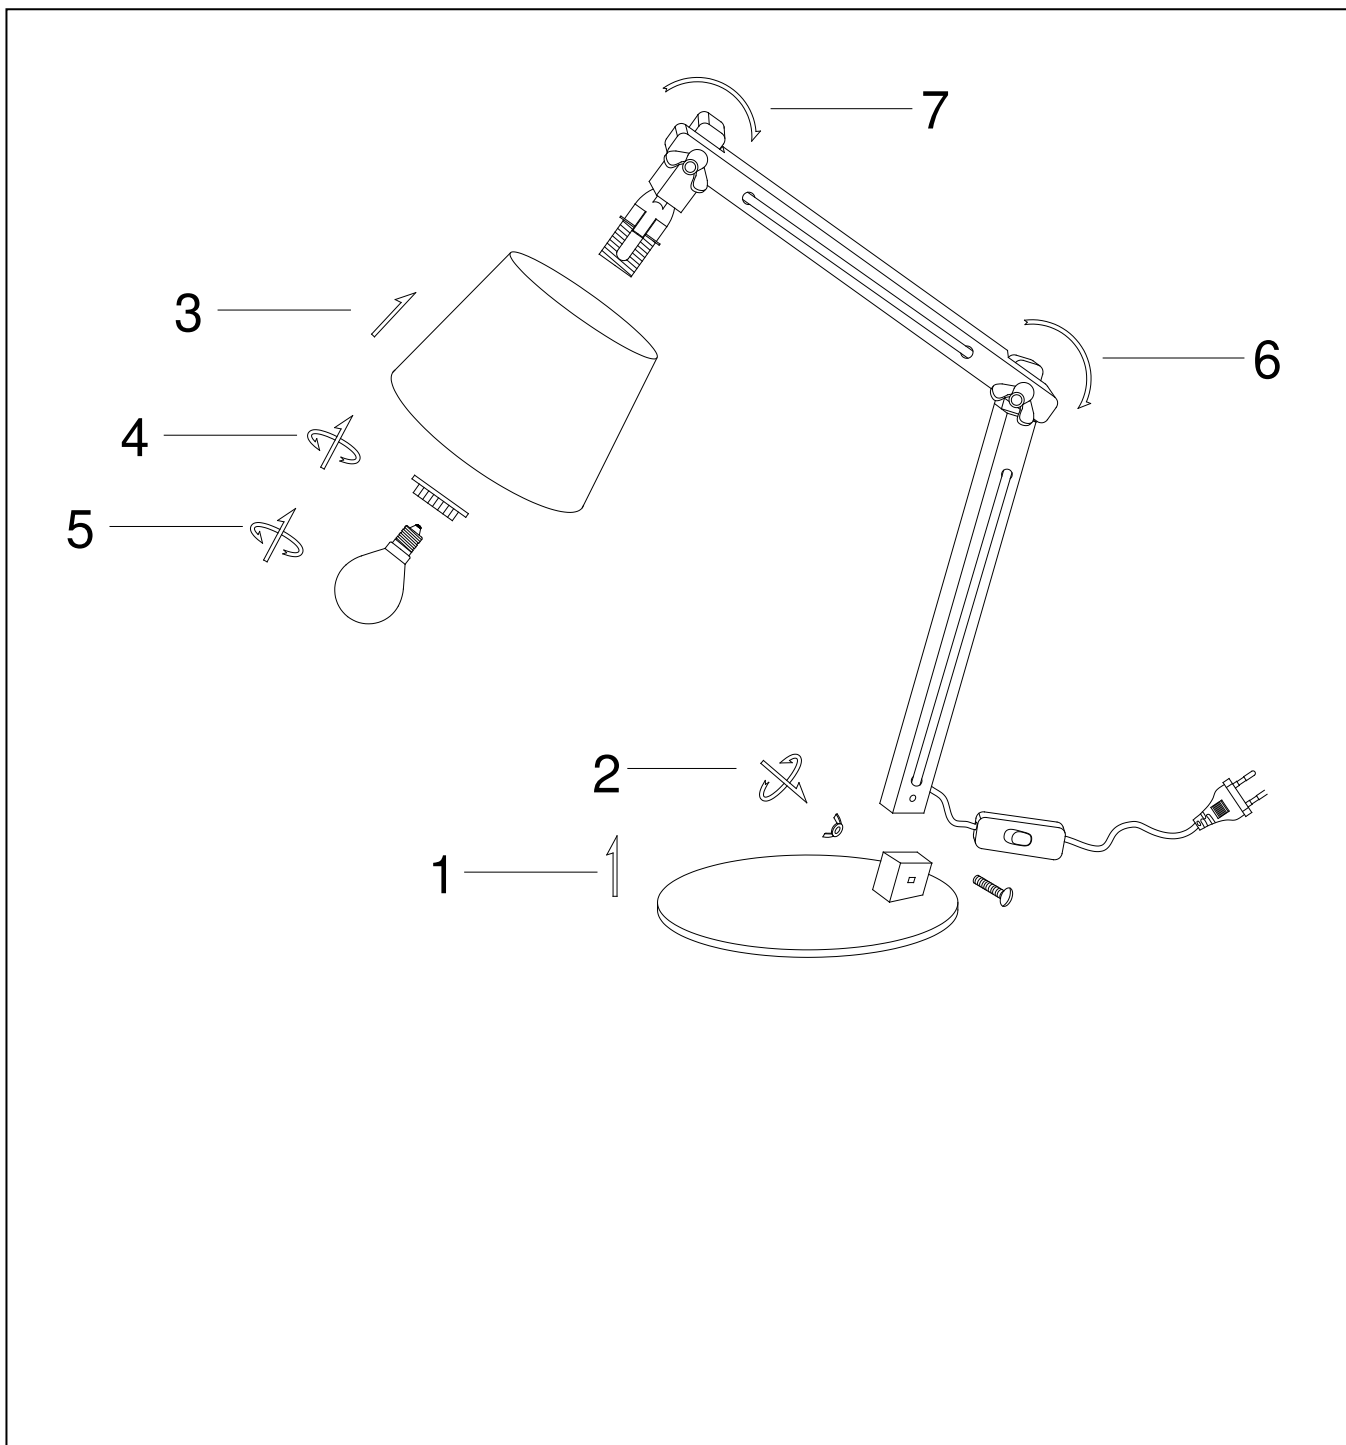

Line drawing of the item

item number: 03600/01/30

# Installation Drawing

materials used:	Metal+fabric+pine wood	
color:	black	
dimmable and how is the fixture dimmable:	No dimmable	
size:	Height:	530mm
	Length:	430mm
	Width:	200mm
	Net Weight:	1.66kg
power requirements:	220-240V~50Hz	
bulb type and maximum Wattage:	1x E14 Max. 40W	
number of bulbs:	1	
IP degree:	IP20	