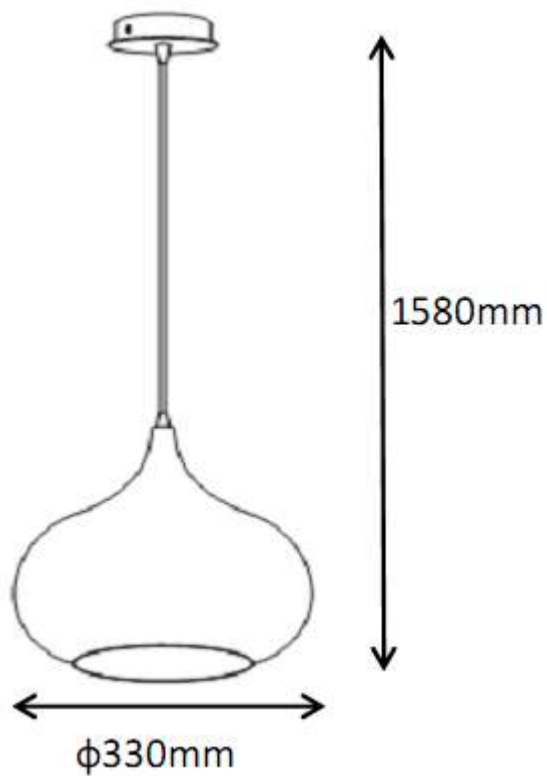

Line drawing of the item (with outline dimensions)

Item number: 31412/33/30

Installation drawing (the same as it in its instruction manual)

### Technical details

materials used:	aluminium	
color:	30	black
dimmable and how is the fixture dimmable:		
size:	Height:	158cm
	Length:	
	Width:	D33cm
	Net Weight:	1.0kgs
power requirements:	220-240V~50HZ	
bulb type and maximum Wattage:	E27	Max.60w
number of bulbs:	1XE27	
IP degree:	IP20	