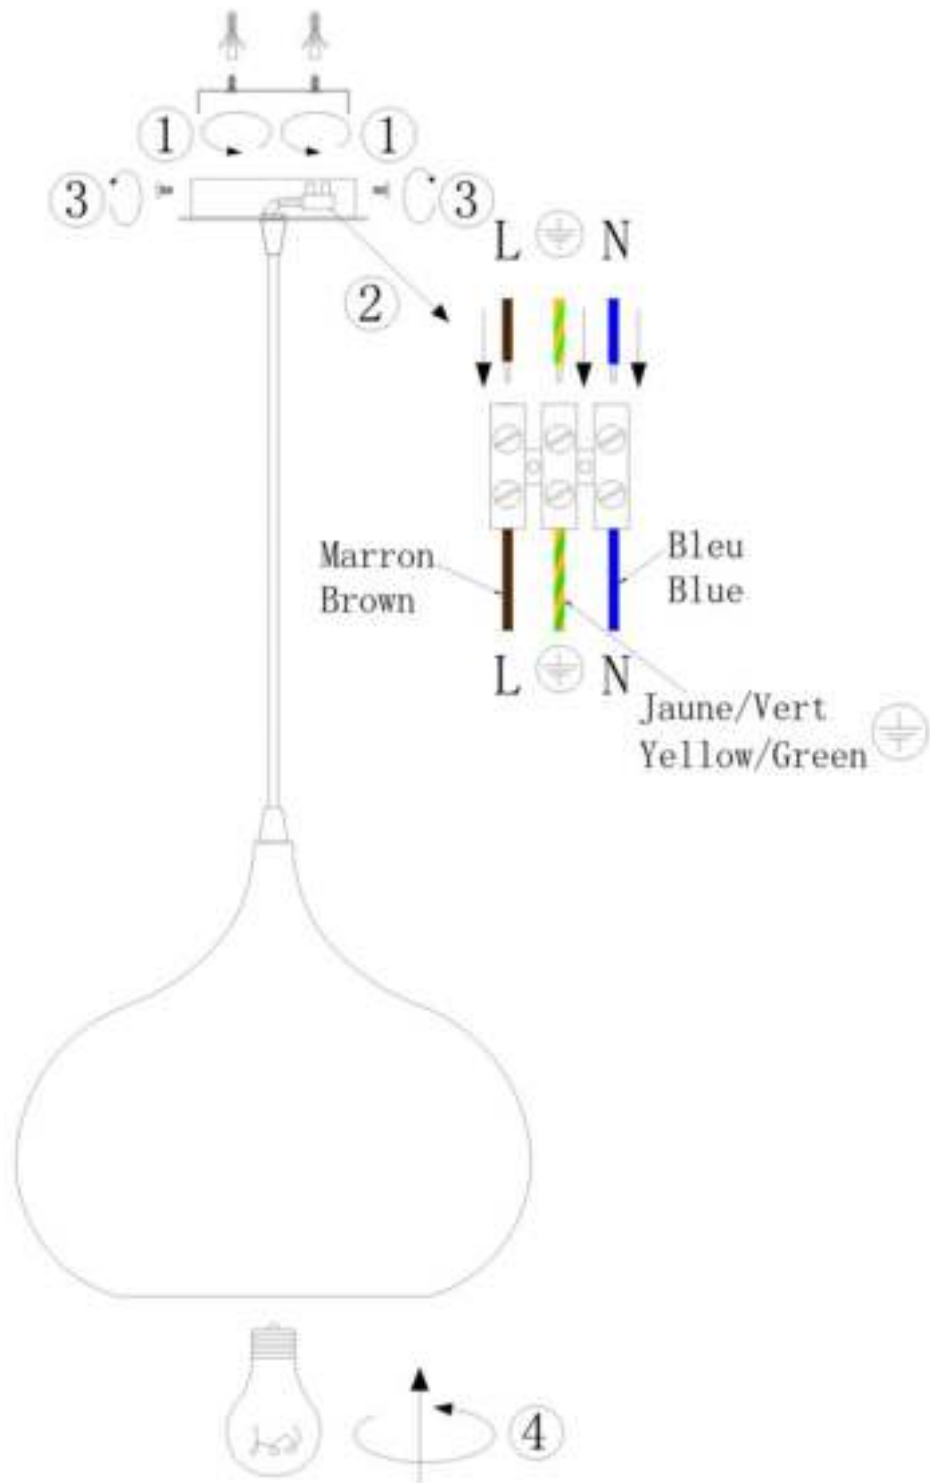

Line drawing of the item (with outline dimensions)

Item number: 31412/33/30

Installation drawing (the same as it in its instruction manual)

### Technical details

materials used:	aluminium	
color:	30	black
dimmable and how is the fixture dimmable:		
size:	Height:	158cm
	Length:	
	Width:	D33cm
	Net Weight:	1.0kgs
power requirements:	220-240V~50HZ	
bulb type and maximum Wattage:	E27	Max.60w
number of bulbs:	1XE27	
IP degree:	IP20	