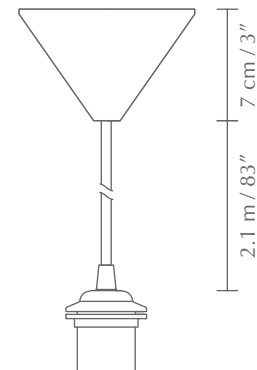

CORD SET | CANOPY

Designed by UIMAGE Design Team

CREATE YOUR OWN LIGHTING SOLUTION

This modern and minimal cord set consists of 2.1 meters of textile cord, a canopy and an E27 socket. Available in a black or white finish, add our Idea LED bulb and UIMAGE lampshade to create your own unique lighting solution that compliments your home.

 Cord set for pendants
Compatible with E27

 **TESTS & CERTIFICATIONS**
CE (for indoor use, UL,cUL certified)

 **DIMENSIONS**
Ø: 12 cm / 4.7" H: 7 cm / 3" L: 2.1 m / 83"

 **MATERIAL**
Textile cord, ceiling rose and E27 socket

 **WEIGHT INCL. PACKAGING**
2.5 kg

 **LIGHT SOURCE**
E27 - max 15W LED (not included)

 **PACKAGING DIMENSIONS (L x W x H)**
25 x 20 x 10 cm / 9 x 8 x 4"

 **ASSEMBLY TIME**
1 min

COLOUR VARIATIONS

white

black