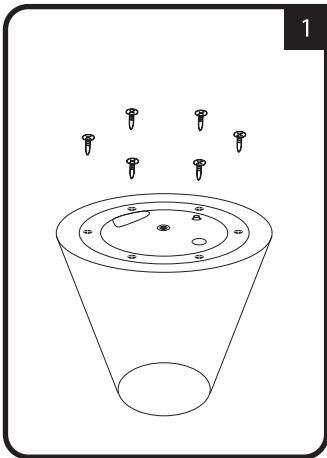

Use safety instructions

EU address:	UK address:
<b>smartwares<sup>®</sup></b> <b>Europe</b> Jules Verneweg 87 5015 BH Tilburg The Netherlands <a href="http://www.smartwares.eu">www.smartwares.eu</a>	<b>smartwares<sup>®</sup></b> <b>Safety and Lighting Ltd.</b> Meriden House, 6 Great Cornbow Halesowen, West Midlands, B63 3AB United Kingdom