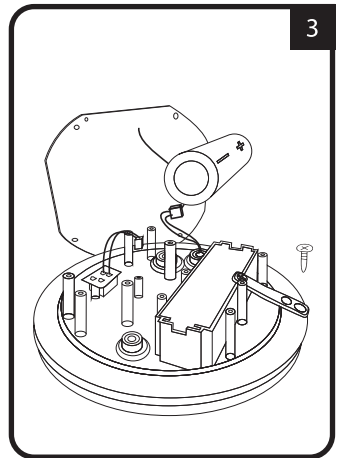

Use safety instructions

EU address:	UK address:
<b>smartwares<sup>®</sup></b> <b>Europe</b> Jules Verneweg 87 5015 BH Tilburg The Netherlands <a href="http://www.smartwares.eu">www.smartwares.eu</a>	<b>smartwares<sup>®</sup></b> <b>Safety and Lighting Ltd.</b> Meriden House, 6 Great Cornbow Halesowen, West Midlands, B63 3AB United Kingdom