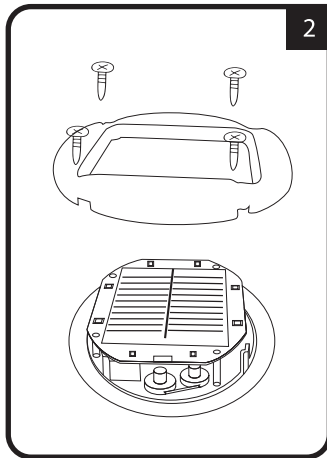

Use safety instructions

EU address:	UK address:
<b>smartwares<sup>®</sup></b> <b>Europe</b> Jules Verneweg 87 5015 BH Tilburg The Netherlands <a href="http://www.smartwares.eu">www.smartwares.eu</a>	<b>smartwares<sup>®</sup></b> <b>Safety and Lighting Ltd.</b> Meriden House, 6 Great Cornbow Halesowen, West Midlands, B63 3AB United Kingdom