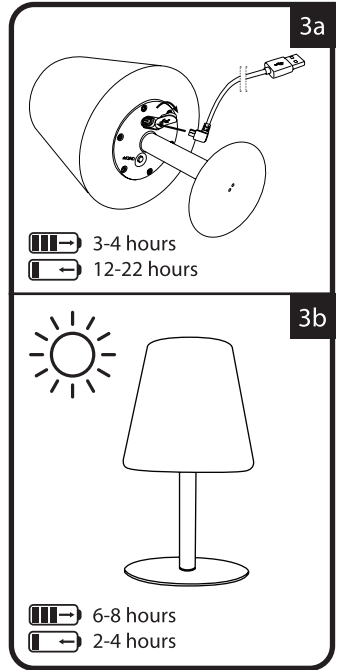

Use safety instructions

EU address:	UK address:
<b>smartwares<sup>®</sup></b> <b>Europe</b> Jules Verneweg 87 5015 BH Tilburg The Netherlands <a href="http://www.smartwares.eu">www.smartwares.eu</a>	<b>smartwares<sup>®</sup></b> <b>Safety and Lighting Ltd.</b> Meriden House, 6 Great Cornbow Halesowen, West Midlands, B63 3AB United Kingdom