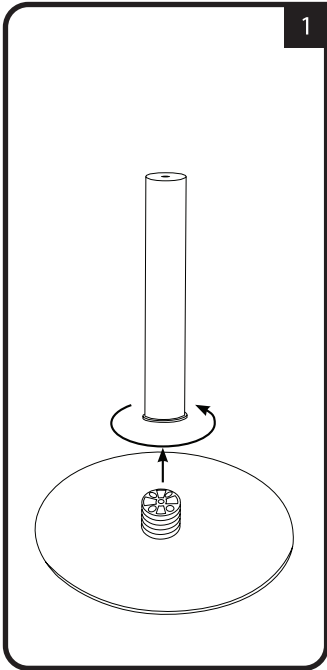

Use safety instructions

EU address:	UK address:
<b>smartwares<sup>®</sup></b> <b>Europe</b> Jules Verneweg 87 5015 BH Tilburg The Netherlands <a href="http://www.smartwares.eu">www.smartwares.eu</a>	<b>smartwares<sup>®</sup></b> <b>Safety and Lighting Ltd.</b> Meriden House, 6 Great Cornbow Halesowen, West Midlands, B63 3AB United Kingdom