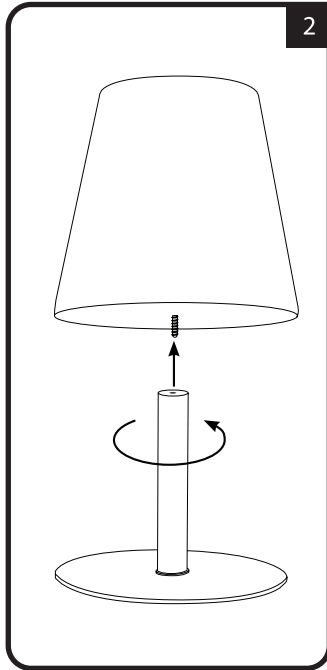

Use safety instructions

EU address:	UK address:
<b>smartwares<sup>®</sup></b> <b>Europe</b> Jules Verneweg 87 5015 BH Tilburg The Netherlands <a href="http://www.smartwares.eu">www.smartwares.eu</a>	<b>smartwares<sup>®</sup></b> <b>Safety and Lighting Ltd.</b> Meriden House, 6 Great Cornbow Halesowen, West Midlands, B63 3AB United Kingdom