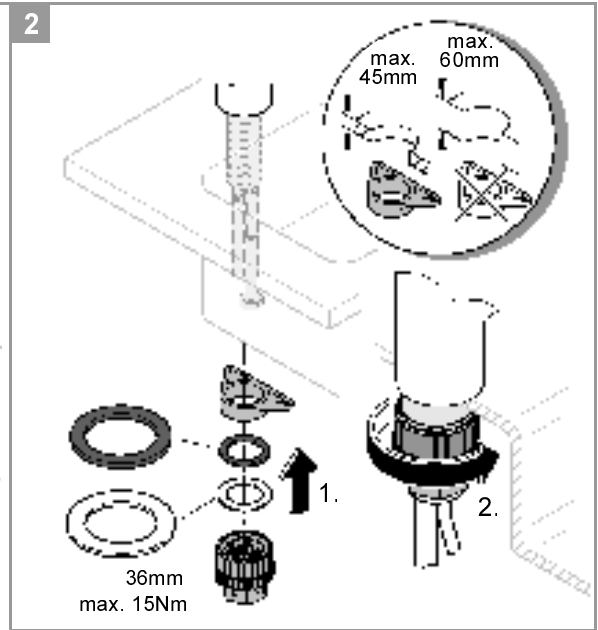

i

 **DIN 1988** **DIN EN 906**

bar

max. 10 5

0,5 0,1 (UK) 0,2 (UK)

max. 70°C 60

A series of horizontal lines providing a template for writing, consisting of 20 evenly spaced lines extending across the page.