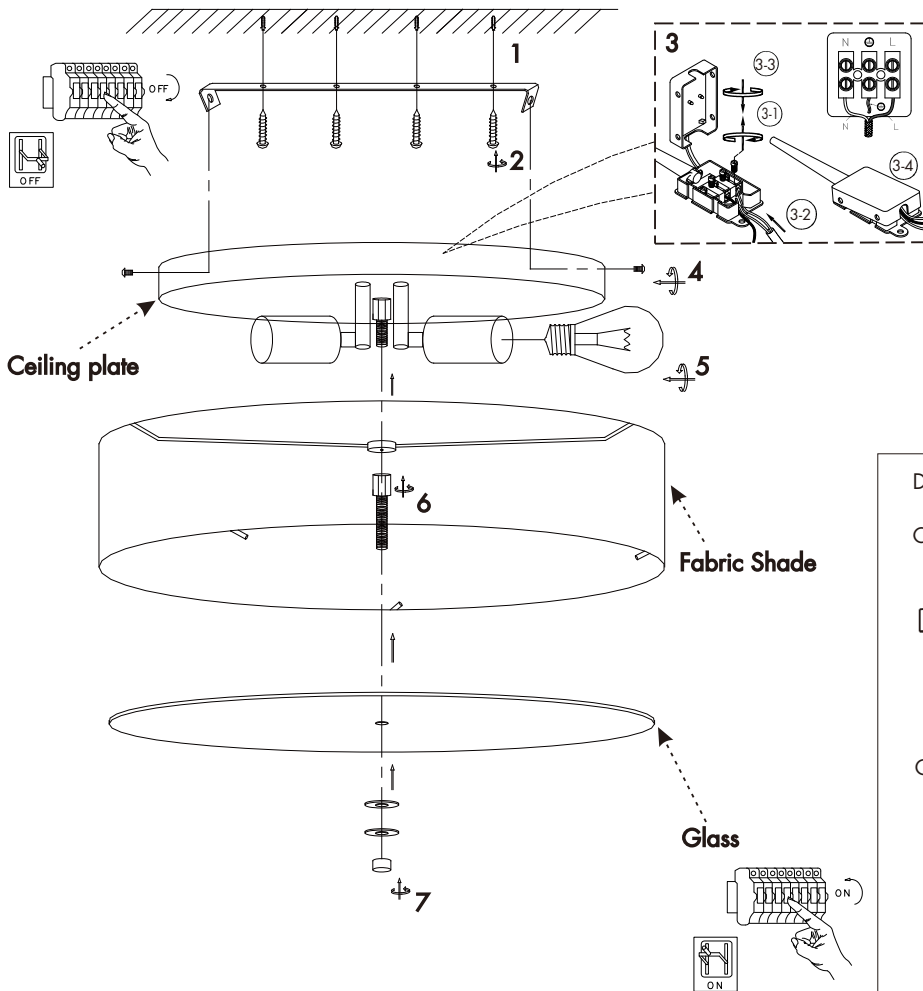

INSTRUCTION MANUAL

Drum CL

Drum CL 35 Square
Ceiling plate: 2xE27

Overall size:
35cm
16.5cm
35cm

Drum CL 30
Ceiling plate: 2xE27

Overall size:
15cm
30cm

Drum CL 50
Ceiling plate: 4xE27

Overall size:
15cm
50cm

Drum CL 70
Ceiling plate: 6xE27

Overall size:
16cm
70cm